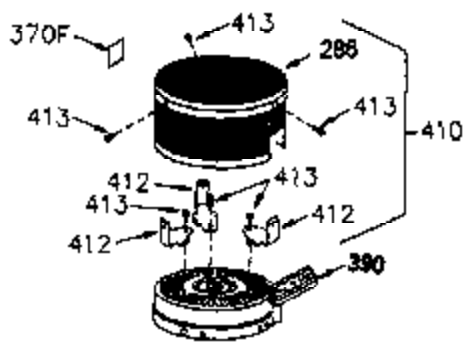

ILLUSTRATION SHOWS TYPICAL PARTS ONLY. ORDER BY PART NUMBER. PARTS NOT LISTED ARE SUPPLIED BY OEM.

VIEW 2 OF 2

Ref #	Part Number	Qty	Description
200	570675A	1	Control Bracket (Incl. 202 thru 206)
202	32924	1	Compression Spring
205	651051	1	Screw, T-10 10-32 x 1-1/8"
209A	650867	2	Screw, 10-24 x 1/2"
209	650735	1	Screw, 10-24 x 3/8"
245	34782A	1	## Air Cleaner Filter
245A	34783	1	##Air Cleaner Filter
287	650926	4	Screw, 8-32 x 21/64"
290	29774	1	Fuel Line
292	26460	2	Fuel Line Clamp
370E	37089	1	Air Cleaner Decal
370K	36695	1	Starter Decal (Replaces 64-1693-41)
390	590738	1	Rewind Starter (NOTE: This engine could have been built with 590732 starter.)