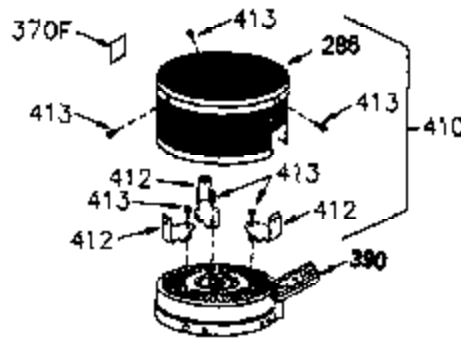

ILLUSTRATION SHOWS TYPICAL PARTS ONLY. ORDER BY PART NUMBER. PARTS NOT LISTED ARE SUPPLIED BY OEM.

VIEW 2 OF 2

Ref #	Part Number	Qty	Description
200	570675A	1	Control Bracket (Incl. 202 thru 206)
202	32924	1	Compression Spring
205	651051	1	Screw, T-10, 10-32 x 1-1/8"
209A	650867	2	Screw, 10-24 x 1/2"
209	650735	1	Screw, 10-24 x 3/8"
245	34782A	1	## Air Cleaner Filter
245A	34783	1	## Air Cleaner Filter
287	650926	4	Screw, 8-32 x 21/64"
290	29774	1	Fuel Line
292	26460	2	Fuel Line Clamp
390	590732A	1	Rewind Starter (NOTE: This engine could have been built with 590738 starter.)