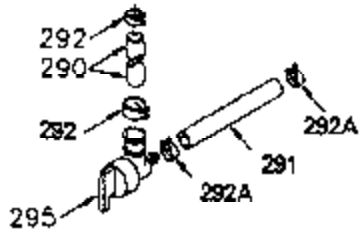

ILLUSTRATION SHOWS TYPICAL PARTS ONLY. ORDER BY PART NUMBER. PARTS NOT LISTED ARE SUPPLIED BY OEM.

VIEW 2 OF 2

Ref #	Part Number	Qty	Description
200	570675A	1	Control Bracket (Incl. 202 thru 206)
202	32924	1	Compression Spring
205	651051	1	Screw, T-10, 10-32 x 1-1/8"
209A	650867	2	Screw, 10-24 x 1/2"
209	650735	1	Screw, 10-24 x 3/8"
245	34782A	1	## Air Cleaner Filter
245A	34783	1	## Air Cleaner Filter
287	650926	4	Screw, 8-32 x 21/64"
290	29774	1	Fuel Line
292	26460	2	Fuel Line Clamp
390	590732A	1	Rewind Starter (NOTE: This engine could have been built with 590738 starter.)