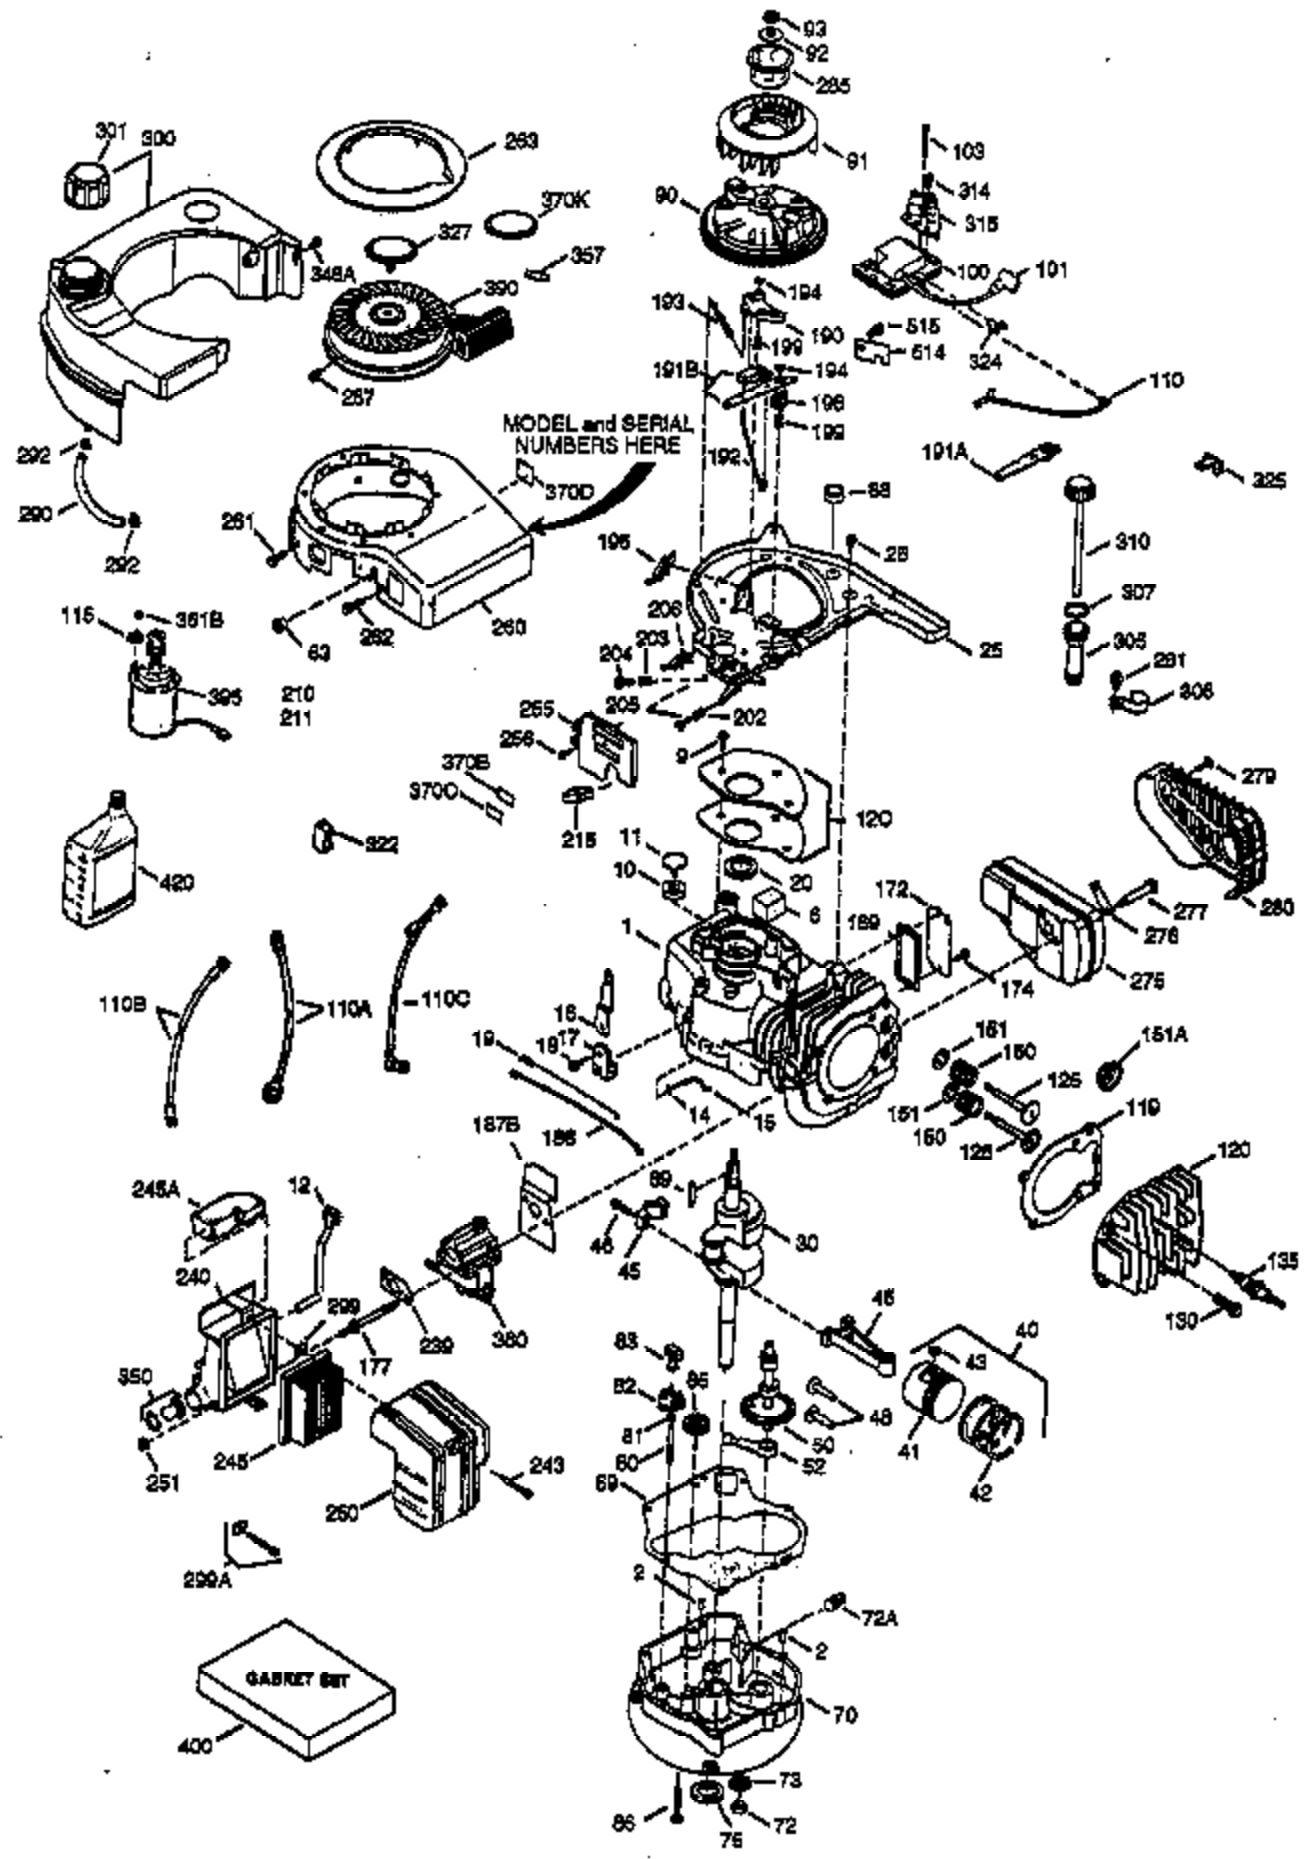

ILLUSTRATION SHOWS TYPICAL PARTS ONLY. ORDER BY PART NUMBER. PARTS NOT LISTED ARE SUPPLIED BY OEM.

Ref #	Part Number	Qty	Description
1	36118	1	Cylinder (Incl. 2,10,20 & 125)
2	27652	2	Dowel Pin
6	36059	1	Breather Element
7	36005A	1	* Breather Ass'y.
9	590568	3	Screw, 10-24 x 3/4"
10	36002	1	Breather Body
11	36003	1	Check Valve
12	36001	1	Breather Tube
14	28277	1	Washer
15	36006	1	Governor Rod
16	36008	1	Governor Lever
17	31335	1	Governor Lever Clamp
18	650548	1	Screw, 8-32 x 5/16"
19	36103	1	Extension Spring
20	36010	1	Oil Seal
25	36132	1	Blower Housing Baffle (Incl. 195)
26	650802	3	Screw, 1/4-20 x 5/8"
30	36127	1	Crankshaft
40	36073	1	Piston, Pin & Ring Set (Std.)
40	36074	1	Piston, Pin & Ring Set (.010" OS)
40	36075	1	Piston, Pin & Ring Set (.020" OS)
41	36070	1	Piston & Pin Ass'y. (Std.) (Incl. 43)
41	36071	1	Piston & Pin Ass'y. (.010" OS) (Incl. 43)
41	36072	1	Piston & Pin Ass'y. (.020" OS) (Incl. 43)
42	36076	1	Ring Set (Std.)
42	36077	1	Ring Set (.010" OS)
42	36078	1	Ring Set (.020" OS)
43	20381	2	Piston Pin Retaining Ring
45	36023A	1	Connecting Rod Ass'y. (Incl. 46)
46	32610A	2	Connecting Rod Bolt
48	36030	2	Valve Lifter
50	36031	1	Camshaft (MCR)
52	29914	1	Oil Pump Ass'y.
69	36032A	1	* Mounting Flange Gasket
70	36033A	1	Mounting Flange (Incl. 72 thru 85)
72	36083	1	Oil Drain Plug
75	36010	1	Oil Seal
80	30574A	1	Governor Shaft
81	30590A	1	Washer
82	30591	1	Governor Gear Ass'y. (Incl. 81)
83	36057	1	Governor Spool
85	36034	1	Idle Gear
86	650924	7	Screw, 1/4-20 x 1-9/16"
89	611154	1	Flywheel Key
90	611155	1	Flywheel
91	611156	1	Flywheel Fan
92	650815	1	Belleville Washer
93	650816	1	Flywheel Nut
100	34443A	1	Solid State Ignition
101	610118	1	Spark Plug Cover
103	651007	2	Screw, Torx T-15, 10-24 x 15/16"
110	36054	1	Ground Wire
119	36061	1	* Cylinder Head Gasket
120	36120	1	Cylinder Head
125	36471	1	Exhaust Valve (Std.) (Incl. 151)
125	36472	1	Exhaust Valve (1/32" OS) (Incl. 151)
126	29314B	1	Intake Valve (Std.) (Incl. 151)
126	29315C	1	Intake Valve (1/32" OS) (Incl. 151)