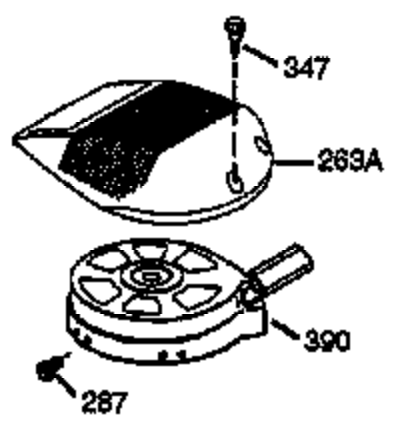

ILLUSTRATION SHOWS TYPICAL PARTS ONLY. ORDER BY PART NUMBER. PARTS NOT LISTED ARE SUPPLIED BY OEM.

Ref #	Part Number	Qty	Description
7	36005A	1	* Breather Assy.
179A	36141	1	Wire Clip
184	36035	1	* Spacer
191	36012	1	S.E. Brake Bracket
251	650928	2	Lock Nut 1/4-20
263A	36133	1	Starter Grill
287	650926	4	Screw, 8-32 x 21/64"
292B	36144	1	Fuel Line Clamp
350B	632647	1	Primer Bulb Filter
350	632694	1	Primer Ass'y.
351	36143	1	Primer Line
355	36136	1	Starter Handle
370A	36261	1	Lubrication Decal
390	590702	1	Rewind Starter (NOTE: This engine could have been built with 590637 starter. Refer to the design of the air intake louvers for part identification. Individual starter parts do not interchange.)