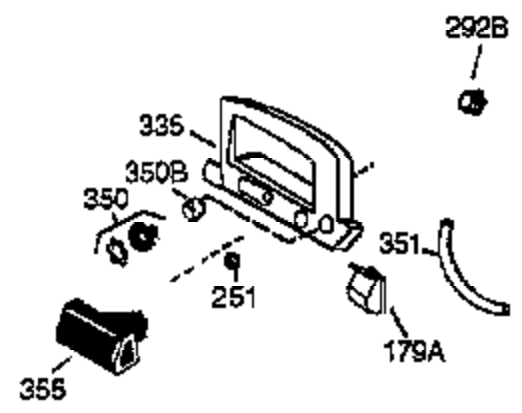

ILLUSTRATION SHOWS TYPICAL PARTS ONLY. ORDER BY PART NUMBER. PARTS NOT LISTED ARE SUPPLIED BY OEM.

Ref #	Part Number	Qty	Description
7	36005A	1	* Breather Assy.
179A	36141	1	Wire Clip
184	36035	1	* Spacer
191	36012	1	S.E. Brake Bracket
251	650928	2	Lock Nut 1/4-20
263A	36133	1	Starter Grill
287	650926	4	Screw, 8-32 x 21/64"
292B	36144	1	Fuel Line Clamp
350B	632647	1	Primer Bulb Filter
350	632694	1	Primer Ass'y.
351	36143	1	Primer Line
355	36136	1	Starter Handle
370A	36261	1	Lubrication Decal
390	590702	1	Rewind Starter (NOTE: This engine could have been built with 590637 starter. Refer to the design of the air intake louvers for part identification. Individual starter parts do not interchange.)