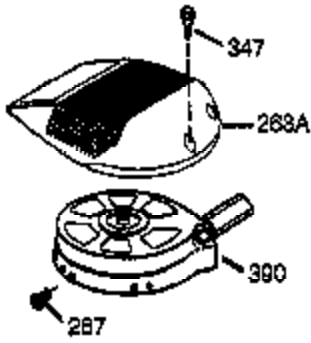

Ref #	Part Number	Qty	Description
130	6021A	7	Screw, 5/16-18 x 1-1/2"
135	35395	1	Resistor Spark Plug (RJ19LM)
150	31672	2	Valve Spring
151	31673	2	Valve Spring Cap
151A	40016	1	Intake Valve Seal
169	27234A	1	* Valve Cover Gasket
172	32755	1	Valve Cover
174	30200	2	Screw, 10-24 x 9/16"
177	650925	2	Carburetor Mounting Stud
186	36009	1	Governor Link
187B	36035	1	* Carburetor Gasket/Air Baffle
195	610973	1	Terminal
202	36482	1	Compression Spring
203	31342	1	Compression Spring
204	650549	1	Screw, 5-40 x 7/16"
205	650989	1	Screw, 6-32 x 17/32"
210	27793	1	Conduit Clip
211	28942	1	Screw, 10-32 x 3/8"
239	36048	1	* Air Cleaner Gasket
251	650928	2	Lock Nut 1/4-20
255	36137	1	Control Plate
256	650983	2	Screw, 8-32 x 1/2"
260	36129	1	Blower Housing
261	650737	3	Screw, 1/4-20 x 1/2"
275	36107	1	Muffler
276	36043	1	Locking Plate
277	650927	2	Screw, 5/16-18 x 2-11/32"
285	34449A	1	Starter Cup
287	650926	4	Screw, 8-32 x 21/64"
290	29774	1	Fuel Line
292	26460	2	Fuel Line Clamp
300	36130	1	Fuel Tank (Incl. 301)
301	36135	1	Fuel Cap
305	36063	1	Oil Fill Tube
307	35499	1	"O" Ring
308	36040	1	Fill Tube Clip
310	36134	1	Dipstick
346A	28763	2	Screw, 10-32 x 35/64"
350	632694	1	Primer Ass'y.
370A	36261	1	Lubrication Decal
380	632727	1	Carburetor (Incl. 187B & 239)
390	590702	1	Rewind Starter (NOTE: This engine could have been built with 590739 starter. Refer to the design of the rope pulley strength ribs for part identification. Individual starter parts do not interchange. Refer to service bulletin 116).
400	36062B	1	* Gasket Set (Incl. items marked PK in notes). Incl. part #'s 27234A (1), 36005A (1), 36032A (1), 36035 (1), 36048 (1), 36061 (1)
416	36085	1	Sprk Arrestor Kit (Incl. 417)(Optional)
417	650760	1	Screw, 8-32 x 3/8" (Optional)
420	730225	1	SAE 30 4-Cycle Engine Oil (Quart)