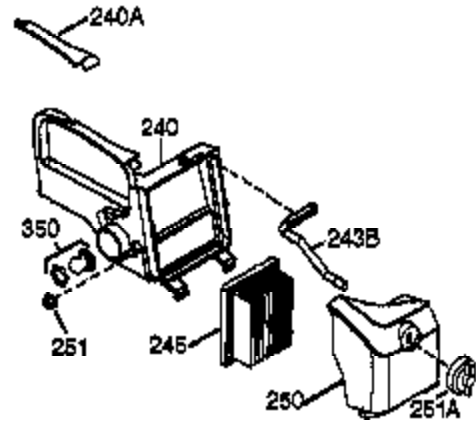

Ref #	Part Number	Qty	Description
130	6021A	7	Screw, 5/16-18 x 1-1/2"
135	35395	1	Resistor Spark Plug (RJ19LM)
150	31672	2	Valve Spring
151	31673	2	Valve Spring Cap
151A	40016	1	Intake Valve Seal
169	27234A	1	* Valve Cover Gasket
172	32755	1	Valve Cover
174	30200	2	Screw, 10-24 x 9/16"
177	650925	2	Carburetor Mounting Stud
186	36009	1	Governor Link
187B	36035	1	* Carburetor Gasket/Air Baffle
195	610973	1	Terminal
202	36482	1	Compression Spring
203	31342	1	Compression Spring
204	650549	1	Screw, 5-40 x 7/16"
205	650989	1	Screw, 6-32 x 17/32"
210	27793	1	Conduit Clip
211	28942	1	Screw, 10-32 x 3/8"
239	36048	1	* Air Cleaner Gasket
251	650928	2	Lock Nut 1/4-20
255	36137	1	Control Plate
256	650983	2	Screw, 8-32 x 1/2"
260	36129	1	Blower Housing
261	650737	3	Screw, 1/4-20 x 1/2"
275	36107	1	Muffler
276	36043	1	Locking Plate
277	650927	2	Screw, 5/16-18 x 2-11/32"
285	34449A	1	Starter Cup
287	650926	4	Screw, 8-32 x 21/64"
290	29774	1	Fuel Line
292	26460	2	Fuel Line Clamp
300	36130	1	Fuel Tank (Incl. 301)
301	36135	1	Fuel Cap
305	36063	1	Oil Fill Tube
307	35499	1	"O" Ring
308	36040	1	Fill Tube Clip
310	36134	1	Dipstick
346A	28763	2	Screw, 10-32 x 35/64"
350	632694	1	Primer Ass'y.
370A	36261	1	Lubrication Decal
380	632727	1	Carburetor (Incl. 187B & 239)
390	590702	1	Rewind Starter (NOTE: This engine could have been built with 590739 starter. Refer to the design of the rope pulley strength ribs for part identification. Individual starter parts do not interchange. Refer to service bulletin 116).
400	36062B	1	* Gasket Set (Incl. items marked PK in notes). Incl. part #'s 27234A (1), 36005A (1), 36032A (1), 36035 (1), 36048 (1), 36061 (1)
416	36085	1	Sprk Arrestor Kit (Incl. 417)(Optional)
417	650760	1	Screw, 8-32 x 3/8" (Optional)
420	730225	1	SAE 30 4-Cycle Engine Oil (Quart)