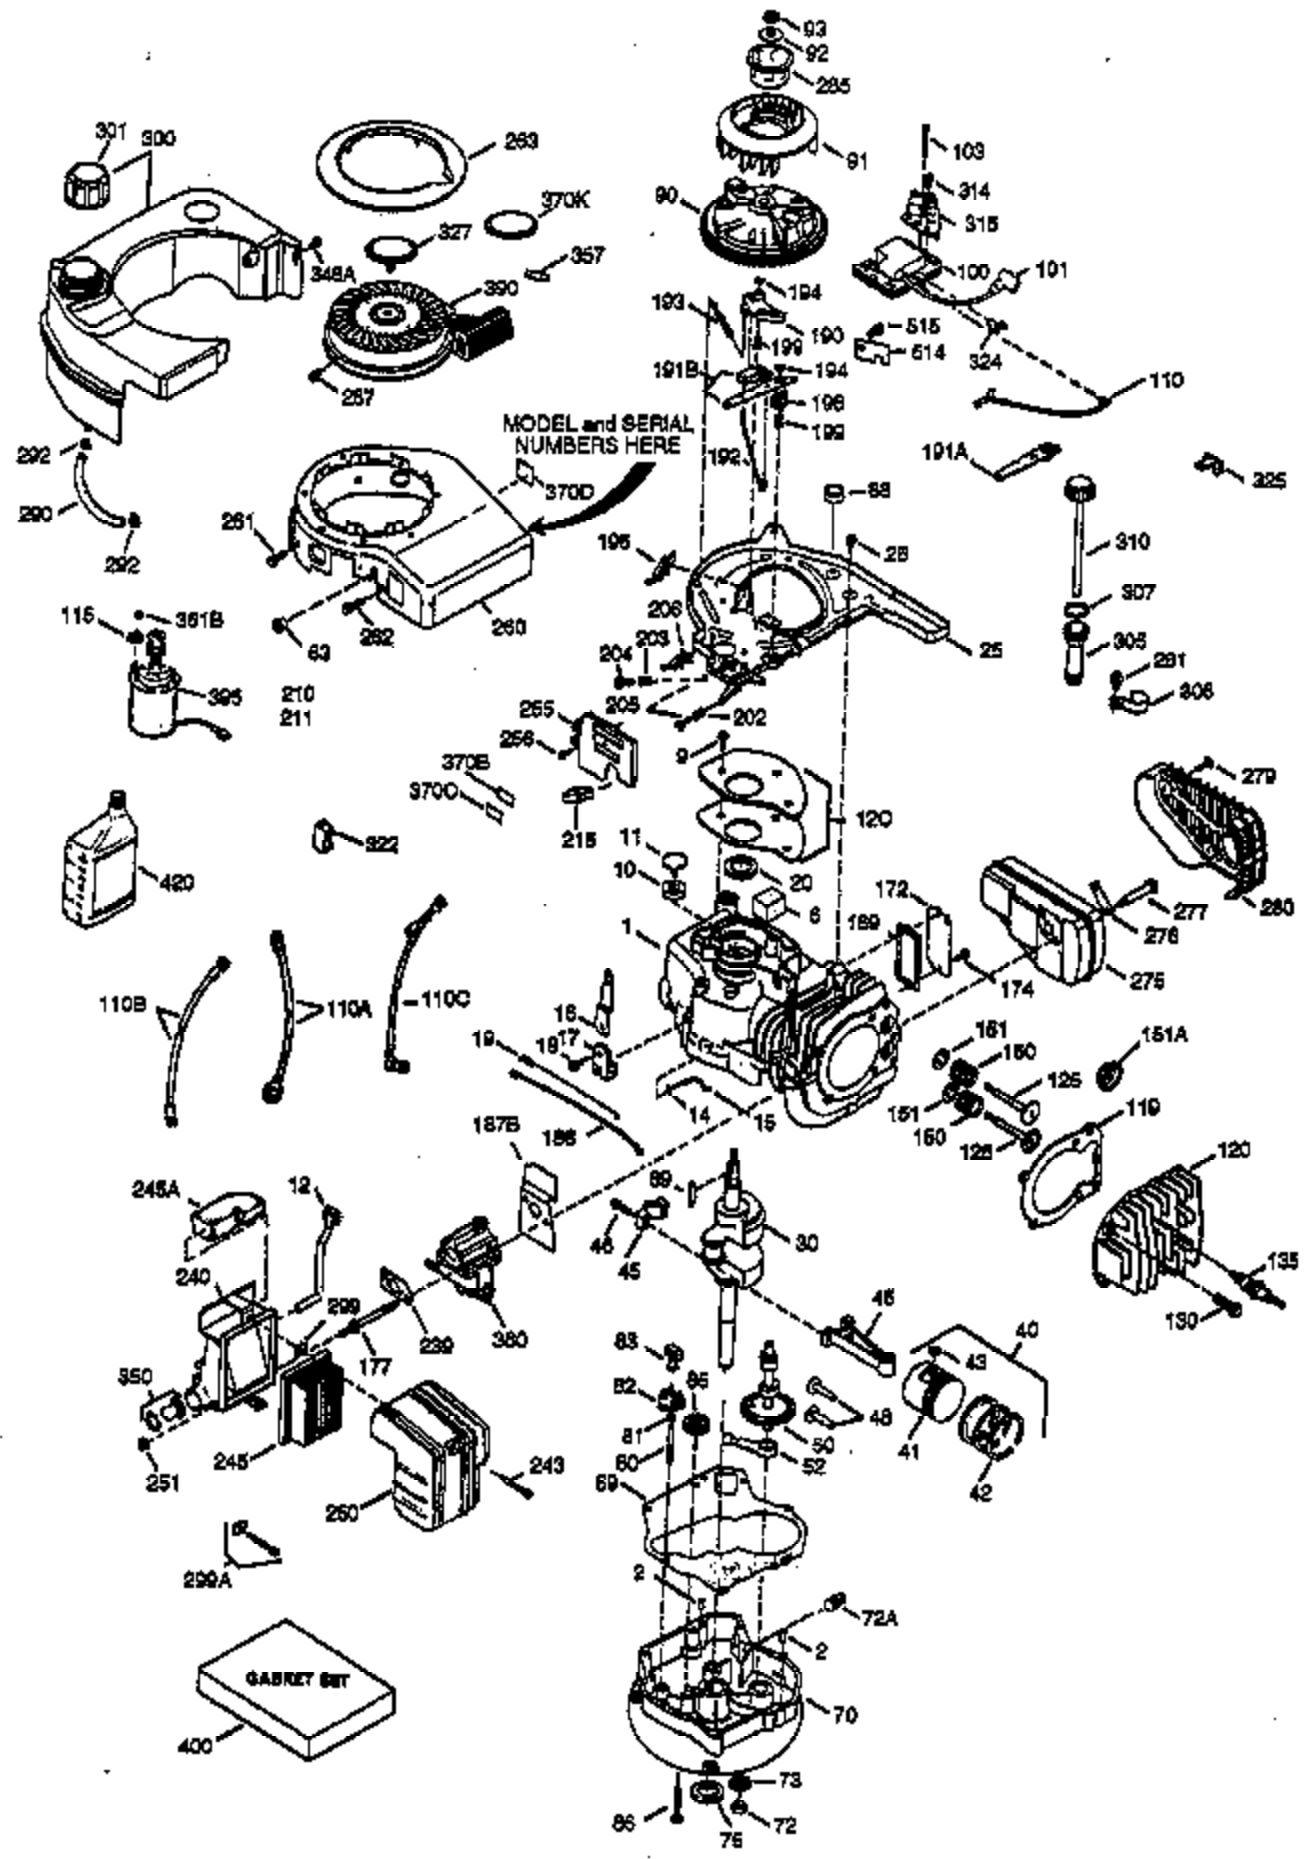

ILLUSTRATION SHOWS TYPICAL PARTS ONLY. ORDER BY PART NUMBER. PARTS NOT LISTED ARE SUPPLIED BY OEM.

Ref #	Part Number	Qty	Description
1	36125	1	Cylinder (Incl. 2,10,20 & 125)
2	27652	2	Dowel Pin
6	36059	1	Breather Element
7	36005A	1	* Breather Cover & Gasket
9	590568	3	Screw, 10-24 x 3/4"
10	36002	1	Breather Valve Body
11	36003	1	Check Valve
12	36001	1	Breather Tube
14	28277	1	Flat Washer
15	36006	1	Governor Rod (Machined)
16	36008	1	Governor Lever
17	31335	1	Governor Lever Clamp
18	650548	1	Screw, 8-32 x 5/16"
19	36103	1	Governor Spring
20	36010	1	Oil Seal
25	36132	1	Blower Housing Baffle Ass'y.(Incl.195)
26	650802	3	Screw, 1/4-20 x 5/8"
30	36127	1	Crankshaft
40	36073	1	Piston,Pin, Ring Set (Std.)
40	36074	1	Piston,Pin, Ring Set (.010 OS)
40	36075	1	Piston,Pin, Ring Set (.020 OS)
41	36070	1	Piston & Pin Ass'y.(Std.) (Incl. 43)
41	36071	1	Piston & Pin Ass'y.(.010 OS)(Incl.43)
41	36072	1	Piston & Pin Ass'y.(.020 OS)(Incl.43)
42	36076	1	Ring Set (Std.)
42	36077	1	Ring Set (.010 OS)
42	36078	1	Ring Set (.020 OS)
43	20381	2	Piston Pin Retaining Ring
45	36023A	1	Connecting Rod Ass'y. (Incl. 46)
46	32610A	2	Connecting Rod Bolt
48	36030	2	Valve Lifter
50	36031	1	Camshaft (MCR)
52	29914	1	Oil Pump Ass'y.
69	36032A	1	* Mounting Flange Gasket
70	36033A	1	Mounting Flange (Incl. 72 thru 85)
72	36083	1	Oil Drain Plug
75	36010	1	Oil Seal
80	30574A	1	Governor Shaft
81	30590A	1	Washer
82	30591	1	Governor Gear Ass'y. (Incl.81)
83	36057	1	Governor Spool
85	36034	1	Idle Gear
86	650924	7	Screw, 1/4-20 x 1-9/16"
89	611154	1	Flywheel Key
90	611155	1	Flywheel
91	611156	1	Flywheel Fan
92	650815	1	Belleville Washer
93	650816	1	Flywheel Nut
100	34443A	1	Solid State Ignition
101	610118	1	Spark Plug Cover
103	651007	2	Screw, Torx T-15, 10-24 x 15/16"
110	36054	1	Ground Wire
119	36061	1	* Cylinder Head Gasket
120	36120	1	Cylinder Head
125	36471	1	Exhaust Valve (Std.) (Incl. 151)
125	36472	1	Exhaust Valve (1/32" OS)
126	29314B	1	Intake Valve (Std.) (Incl. 151)
126	29315C	1	Intake Valve (1/32" OS)