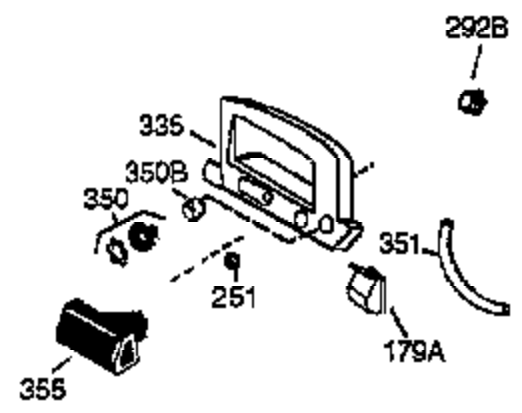

ILLUSTRATION SHOWS TYPICAL PARTS ONLY. ORDER BY PART NUMBER. PARTS NOT LISTED ARE SUPPLIED BY OEM.

Ref #	Part Number	Qty	Description
	7 36005A	1	* Breather Cover & Gasket
179A	36141	1	Retainer Clip
184	36035	1	* Carburetor Mounting Spacer
191	36012	1	Brake Control Lever
251	650928	2	Lock Nut, 1/4-20
263A	36133	1	Starter Grill
287	650926	4	Screw, 8-32 x 21/64"
292B	36144	1	Fuel Line Clamp
350B	632647	1	Primer Bulb Filter
350	632694	1	Primer Ass'y.
351	36143	1	Primer Line
355	36136	1	Starter Handle
370A	36261	1	Lubrication Decal
390	590702	1	Rewind Starter (NOTE: This engine could have been built with 590637 starter. Refer to the design of the air intake louvers for part identification. Individual starter parts do not interchange.)