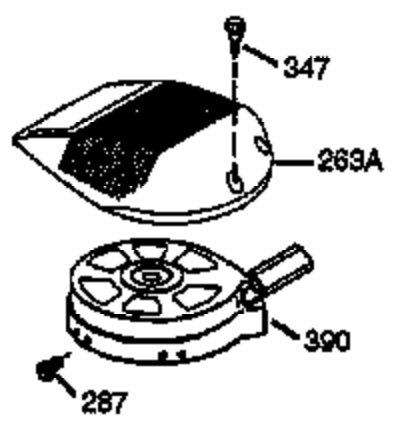

ILLUSTRATION SHOWS TYPICAL PARTS ONLY. ORDER BY PART NUMBER. PARTS NOT LISTED ARE SUPPLIED BY OEM.

Ref #	Part Number	Qty	Description
	7 36005A	1	* Breather Cover & Gasket
179A	36141	1	Retainer Clip
184	36035	1	* Carburetor Mounting Spacer
191	36012	1	Brake Control Lever
251	650928	2	Lock Nut, 1/4-20
263A	36133	1	Starter Grill
287	650926	4	Screw, 8-32 x 21/64"
292B	36144	1	Fuel Line Clamp
350B	632647	1	Primer Bulb Filter
350	632694	1	Primer Ass'y.
351	36143	1	Primer Line
355	36136	1	Starter Handle
370A	36261	1	Lubrication Decal
390	590702	1	Rewind Starter (NOTE: This engine could have been built with 590637 starter. Refer to the design of the air intake louvers for part identification. Individual starter parts do not interchange.)