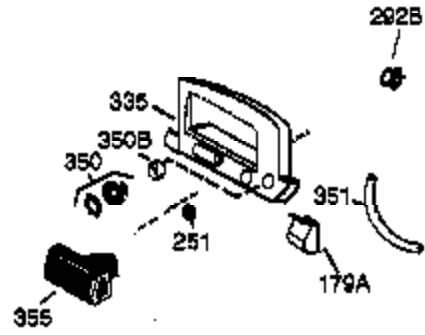

Ref #	Part Number	Qty	Description
135	35395	1	Resistor Spark Plug (RJ19LM)
150	31672	2	Valve Spring
151A	40016	1	Intake Valve Seal
151	31673	2	Lower Valve Spring Cap
152	37075	1	"O"-Ring
169	27234A	1	* Valve Spring Box Gasket
172	32755	1	Valve Spring Box Cover
174	30200	2	Screw, 10-24 x 9/16"
177	650925A	2	Carburetor Mounting Stud
184	36183	2	Carburetor Gasket
186	36009	1	Governor Link
187A	36182	1	Air Baffle
195	610973	1	Terminal Ass'y.
202	36482	1	Compression Spring
203	31342	1	Compression Spring
204	651029	1	Screw, 5-40 x 7/16"
205	651030	1	Screw, Torx T-10, 6-32 x 17/32"
210	27793	1	Conduit Clip
211	28942	1	Screw, 10-32 x 3/8"
239	36048	1	Air Cleaner Gasket
240	36131	1	Carburetor Intake Cover Ass'y.
251	650928	2	Lock Nut, 1/4-20
255	36137	1	Control Plate
256	650983	2	Screw, 8-32 x 21/64"
260	36139	1	Blower Housing
261	650737	4	Screw, 1/4-20 x 1/2"
275	36107	1	Muffler
276	36043	1	Locking Plate
277	650927	2	Screw, 5/6-18 x 2-11/32"
285	34449A	1	Starter Cup
287	650926	4	Screw, 8-32 x 21/64"
290	30962	1	Fuel Line
292	26460	2	Fuel Line Clamp
305	36063	1	Oil Fill Tube
307	35499	1	"O" Ring
308	36040	1	Oil Fill Tube Clip
310	36134	1	Dipstick
350	632694	1	Primer Ass'y.
370A	36261	1	Lubrication Decal
380	632757	1	Carburetor (Incl. 184,187A & 239)
390	590702	1	Rewind Starter (NOTE: This engine could have been built with 590739 starter. Refer to the design of the rope pulley strength ribs for part identification. Individual starter parts do not interchange. Refer to service bulletin 116).
400	36062B	1	* Gasket Set (Incl. items marked PK in notes). Incl. part #'s 27234A (1), 36005A (1), 36032A (1), 36035 (1), 36048 (1), 36061 (1)
416	36085	1	Spark Arrestor Kit (Inc. 417)(Optional)
417	650760	1	Screw, 8-32 x 3/8" (Optional)
420	730225	1	4 Cycle Oil, SAE 30 (Quart)