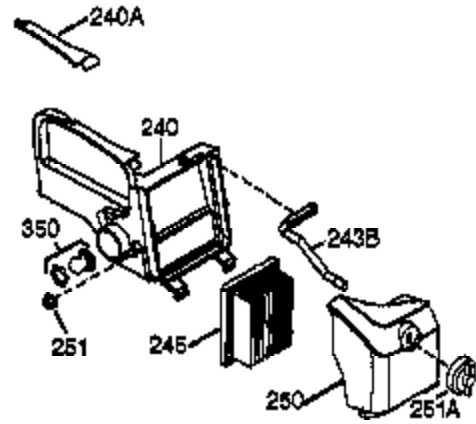

Ref #	Part Number	Qty	Description
135	35395	1	Resistor Spark Plug (RJ19LM)
150	31672	2	Valve Spring
151A	40016	1	Intake Valve Seal
151	31673	2	Lower Valve Spring Cap
152	37075	1	"O"-Ring
169	27234A	1	* Valve Spring Box Gasket
172	32755	1	Valve Spring Box Cover
174	30200	2	Screw, 10-24 x 9/16"
177	650925A	2	Carburetor Mounting Stud
184	36183	2	Carburetor Gasket
186	36009	1	Governor Link
187A	36182	1	Air Baffle
195	610973	1	Terminal Ass'y.
202	36482	1	Compression Spring
203	31342	1	Compression Spring
204	651029	1	Screw, 5-40 x 7/16"
205	651030	1	Screw, Torx T-10, 6-32 x 17/32"
210	27793	1	Conduit Clip
211	28942	1	Screw, 10-32 x 3/8"
239	36048	1	Air Cleaner Gasket
240	36131	1	Carburetor Intake Cover Ass'y.
251	650928	2	Lock Nut, 1/4-20
255	36137	1	Control Plate
256	650983	2	Screw, 8-32 x 21/64"
260	36139	1	Blower Housing
261	650737	4	Screw, 1/4-20 x 1/2"
275	36107	1	Muffler
276	36043	1	Locking Plate
277	650927	2	Screw, 5/6-18 x 2-11/32"
285	34449A	1	Starter Cup
287	650926	4	Screw, 8-32 x 21/64"
290	30962	1	Fuel Line
292	26460	2	Fuel Line Clamp
305	36063	1	Oil Fill Tube
307	35499	1	"O" Ring
308	36040	1	Oil Fill Tube Clip
310	36134	1	Dipstick
350	632694	1	Primer Ass'y.
370A	36261	1	Lubrication Decal
380	632757	1	Carburetor (Incl. 184,187A & 239)
390	590702	1	Rewind Starter (NOTE: This engine could have been built with 590739 starter. Refer to the design of the rope pulley strength ribs for part identification. Individual starter parts do not interchange. Refer to service bulletin 116).
400	36062B	1	* Gasket Set (Incl. items marked PK in notes). Incl. part #'s 27234A (1), 36005A (1), 36032A (1), 36035 (1), 36048 (1), 36061 (1)
416	36085	1	Spark Arrestor Kit (Inc. 417)(Optional)
417	650760	1	Screw, 8-32 x 3/8" (Optional)
420	730225	1	4 Cycle Oil, SAE 30 (Quart)