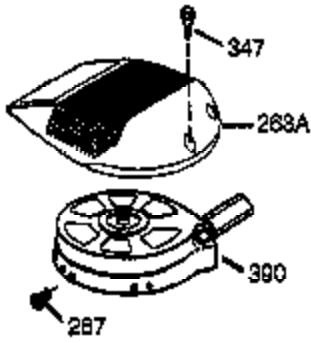

Ref #	Part Number	Qty	Description
135	35395	1	Resistor Spark Plug (RJ19LM)
150	31672	2	Valve Spring
151A	40016	1	Intake Valve Seal
151	31673	2	Lower Valve Spring Cap
152	37075	1	"O"-Ring
169	27234A	1	* Valve Spring Box Gasket
172	32755	1	Valve Spring Box Cover
174	30200	2	Screw, 10-24 x 9/16"
177	650925A	2	Carburetor Mounting Stud
184	36183	2	Carburetor Gasket
186	36009	1	Governor Link
187A	36182	1	Air Baffle
195	610973	1	Terminal Ass'y.
202	36482	1	Compression Spring
203	31342	1	Compression Spring
204	651029	1	Screw, 5-40 x 7/16"
205	651030	1	Screw, Torx T-10, 6-32 x 17/32"
210	27793	1	Conduit Clip
211	28942	1	Screw, 10-32 x 3/8"
239	36048	1	Air Cleaner Gasket
240	36131	1	Carburetor Intake Cover Ass'y.
251	650928	2	Lock Nut, 1/4-20
255	36137	1	Control Plate
256	650983	2	Screw, 8-32 x 21/64"
260	36139	1	Blower Housing
261	650737	4	Screw, 1/4-20 x 1/2"
275	36107	1	Muffler
276	36043	1	Locking Plate
277	650927	2	Screw, 5/6-18 x 2-11/32"
285	34449A	1	Starter Cup
287	650926	4	Screw, 8-32 x 21/64"
290	30962	1	Fuel Line
292	26460	2	Fuel Line Clamp
305	36063	1	Oil Fill Tube
307	35499	1	"O" Ring
308	36040	1	Oil Fill Tube Clip
310	36134	1	Dipstick
350	632694	1	Primer Ass'y.
370A	36261	1	Lubrication Decal
380	632757	1	Carburetor (Incl. 184,187A & 239)
390	590702	1	Rewind Starter (NOTE: This engine could have been built with 590739 starter. Refer to the design of the rope pulley strength ribs for part identification. Individual starter parts do not interchange. Refer to service bulletin 116).
400	36062B	1	* Gasket Set (Incl. items marked PK in notes). Incl. part #'s 27234A (1), 36005A (1), 36032A (1), 36035 (1), 36048 (1), 36061 (1)
416	36085	1	Spark Arrestor Kit (Inc. 417)(Optional)
417	650760	1	Screw, 8-32 x 3/8" (Optional)
420	730225	1	4 Cycle Oil, SAE 30 (Quart)