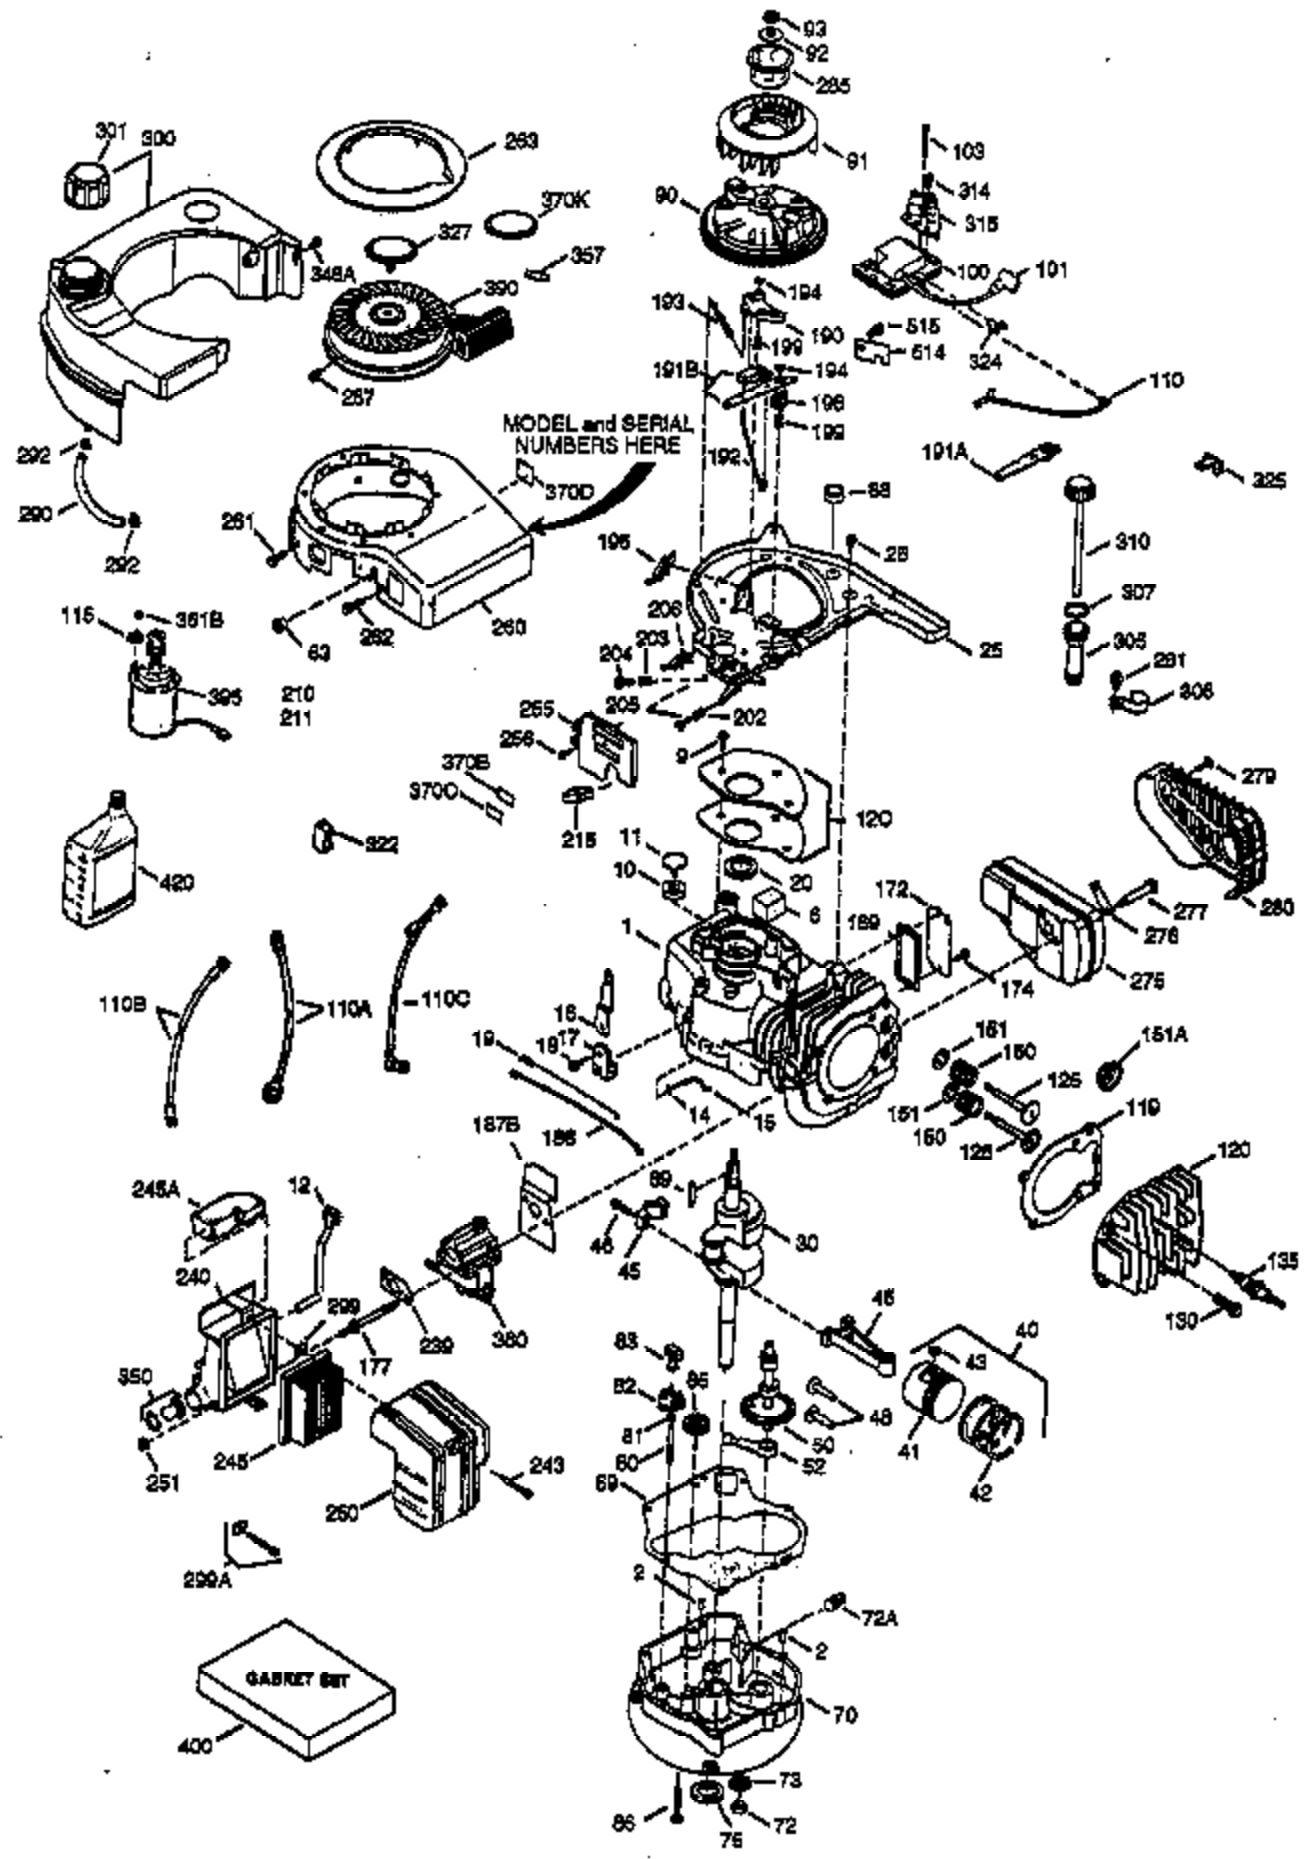

ILLUSTRATION SHOWS TYPICAL PARTS ONLY. ORDER BY PART NUMBER. PARTS NOT LISTED ARE SUPPLIED BY OEM.

Ref #	Part Number	Qty	Description
1	36125	1	Cylinder (Incl. 2,10,20 & 125)
2	27652	2	Dowel Pin
6	36059	1	Breather Element
7	36005A	1	* Breather Cover & Gasket
9	590568	3	Screw, 10-24 x 3/4"
10	36002	1	Breather Valve Body
11	36003	1	Check Valve
12	36001	1	Breather Tube
14	28277	1	Flat Washer
15	36006	1	Governor Rod (Machined)
16	36008	1	Governor Lever
17	31335	1	Governor Lever Clamp
18	650548	1	Screw, 8-32 x 5/16"
19	36140	1	Governor Spring
20	36010	1	Oil Seal
25	36132	1	Blower Housing Baffle Ass'y.(Incl.195 )
26	650802	3	Screw, 1/4-20 x 5/8"
30	36127	1	Crankshaft
40	36073	1	Piston,Pin,Ring Set (Std.)
40	36074	1	Piston,Pin,Ring Set (.010 OS)
40	36075	1	Piston,Pin,Ring Set (.020 OS)
41	36070	1	Piston & Pin Ass'y.(Std.) (Incl. 43)
41	36071	1	Piston & Pin Ass'y.(.010 OS)(Incl.43)
41	36072	1	Piston & Pin Ass'y.(.020 OS)(Incl.43)
42	36076	1	Ring Set (Std.)
42	36077	1	Ring Set (.010 OS)
42	36078	1	Ring Set (.020 OS)
43	20381	2	Piston Pin Retaining Ring
45	36023A	1	Connecting Rod Ass'y. (Incl. 46)
46	32610A	2	Connecting Rod Bolt
48	36030	2	Valve Lifter
50	36031	1	Camshaft (MCR)
52	29914	1	Oil Pump Ass'y.
69	36032A	1	* Mounting Flange Gasket
70	36033A	1	Mounting Flange (Incl. 72 thru 85)
72	36083	1	Oil Drain Plug
75	36010	1	Oil Seal
80	30574A	1	Governor Shaft
81	30590A	1	Washer
82	30591	1	Governor Gear Ass'y. (Incl.81)
83	36057	1	Governor Spool
85	36034	1	Idle Gear
86	650924	7	Screw, 1/4-20 x 1-9/16"
89	611154	1	Flywheel Key
90	611170	1	Flywheel
92	650815	1	Belleville Washer
93	650816	1	Flywheel Nut
100	34443A	1	Solid State Ignition
101	610118	1	Spark Plug Cover
103	651007	2	Screw, Torx T-15, 10-24 x 15/16"
110	36054	1	Ground Wire
119	36061	1	* Cylinder Head Gasket
120	36120	1	Cylinder Head
125	36471	1	Exhaust Valve (Std.) (Incl. 151)
125	36472	1	Exhaust Valve (1/32" OS)
126	29314B	1	Intake Valve (Std.) (Incl. 151)
126	29315C	1	Intake Valve (1/32" OS)
130	6021A	7	Screw, 5/16-18 x 1-1/2"