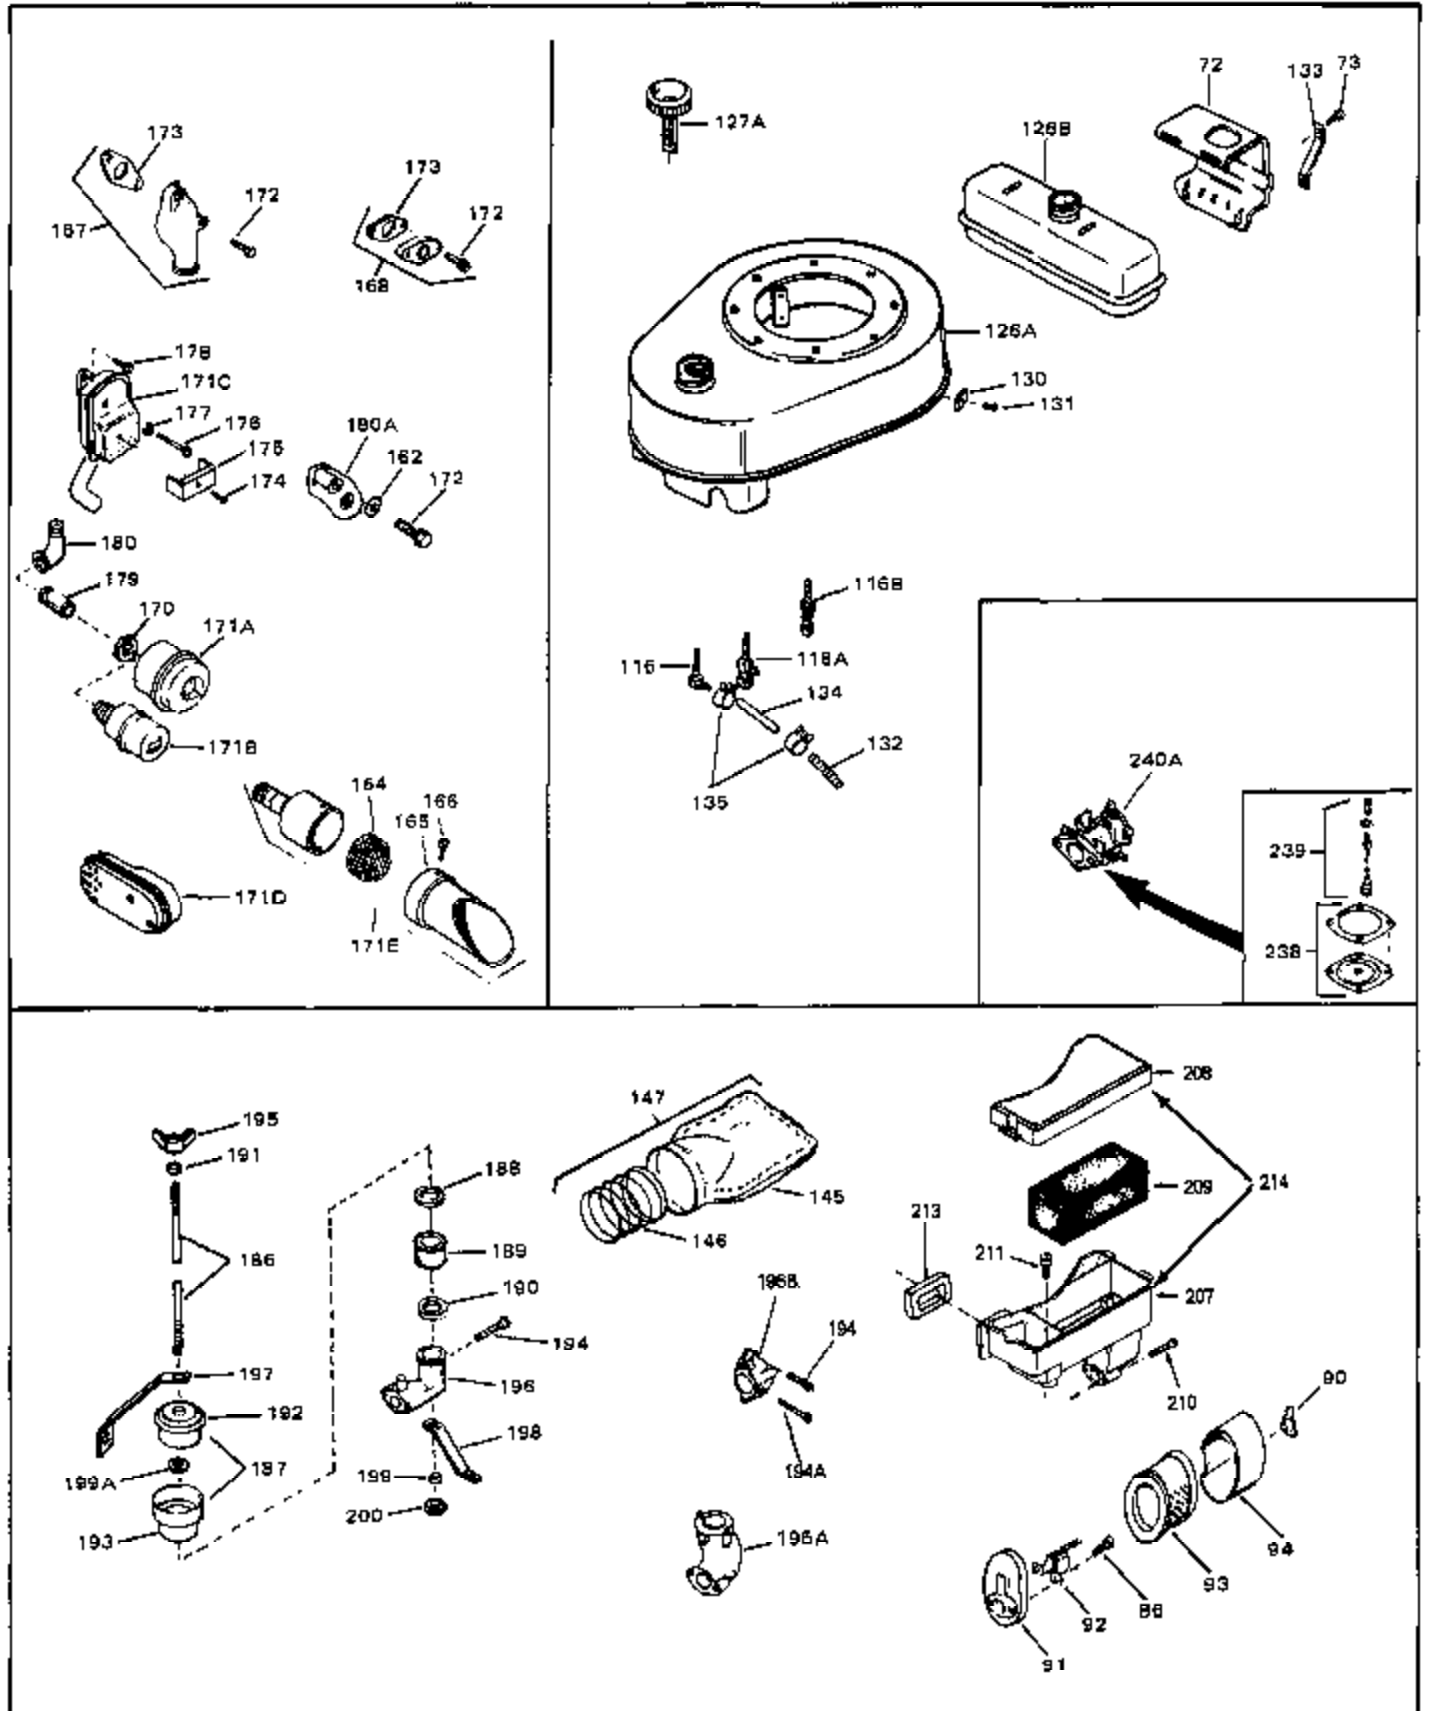

Ref #	Part Number	Qty	Description
	72 31572	0	Strap, Fuel tank
	73 650556	0	Screw
	73 792028	0	Screw, Hex hd. Sems, 5/16-18 x 7/8
	86 28820	0	Screw
116B	28837	0	Strainer & Fitting
116	28584	0	Strainer & Elbow
116A	29683	0	Strainer & Shut-off
130	28511	0	Plate, Securing
131	29747A	0	Screw
132	28819	0	Spring, Fuel line
133	31613	0	Brace, Fuel tank
134	29774	0	Line, Fuel (Braided 8.25")
134	30705	0	Line, Fuel (Braided 16")
134	30962	0	Line, Fuel (Braided 32")
134	30965	0	Line, Fuel (Braided 48")
135	26460	0	Clamp, Fuel line
145	31668	0	Bag, Pre-cleaner
146	31667	0	Spring, Pre-cleaner bag
147	730512	0	Kit, Pre-cleaner
162	8274	0	Lockwasher
164	33323	0	Screen, Muffler
165	33700	0	Cover & Tube, Muffler
166	650578	0	Screw
167	31288	0	Muffler Adapter Kit
168	730130	0	Muffler Adapter Kit
170	28443	0	Nut, Conduit (1/8" thick)
170	32862	0	Nut, Conduit (1/4" thick)
171E	391026	0	Muffler
172	30196	0	Screw
172	6021A	0	Screw, Hex flange hd., 5/16-18 x 1-1/2
172	650689	0	Screw
172	650695A	0	Screw, Hex flange hd., 5/16-18 x 2-1/4
172	650696	0	Screw, Hex hd., 5/16-18 x 2-3/4
172	650697A	0	Screw, Hex flange hd., 5/16-18 x 2-1/2
173	27930	0	Gasket, Exhaust
179	30244	0	Nipple, Exhaust pipe (2-1/2")
179	32332	0	Nipple, Exhaust pipe (2")
179	32454	0	Nipple, Exhaust pipe (1-3/8")
180	29574	0	Elbow, Exhaust (90°)
180	30209	0	Elbow, Exhaust (45°)