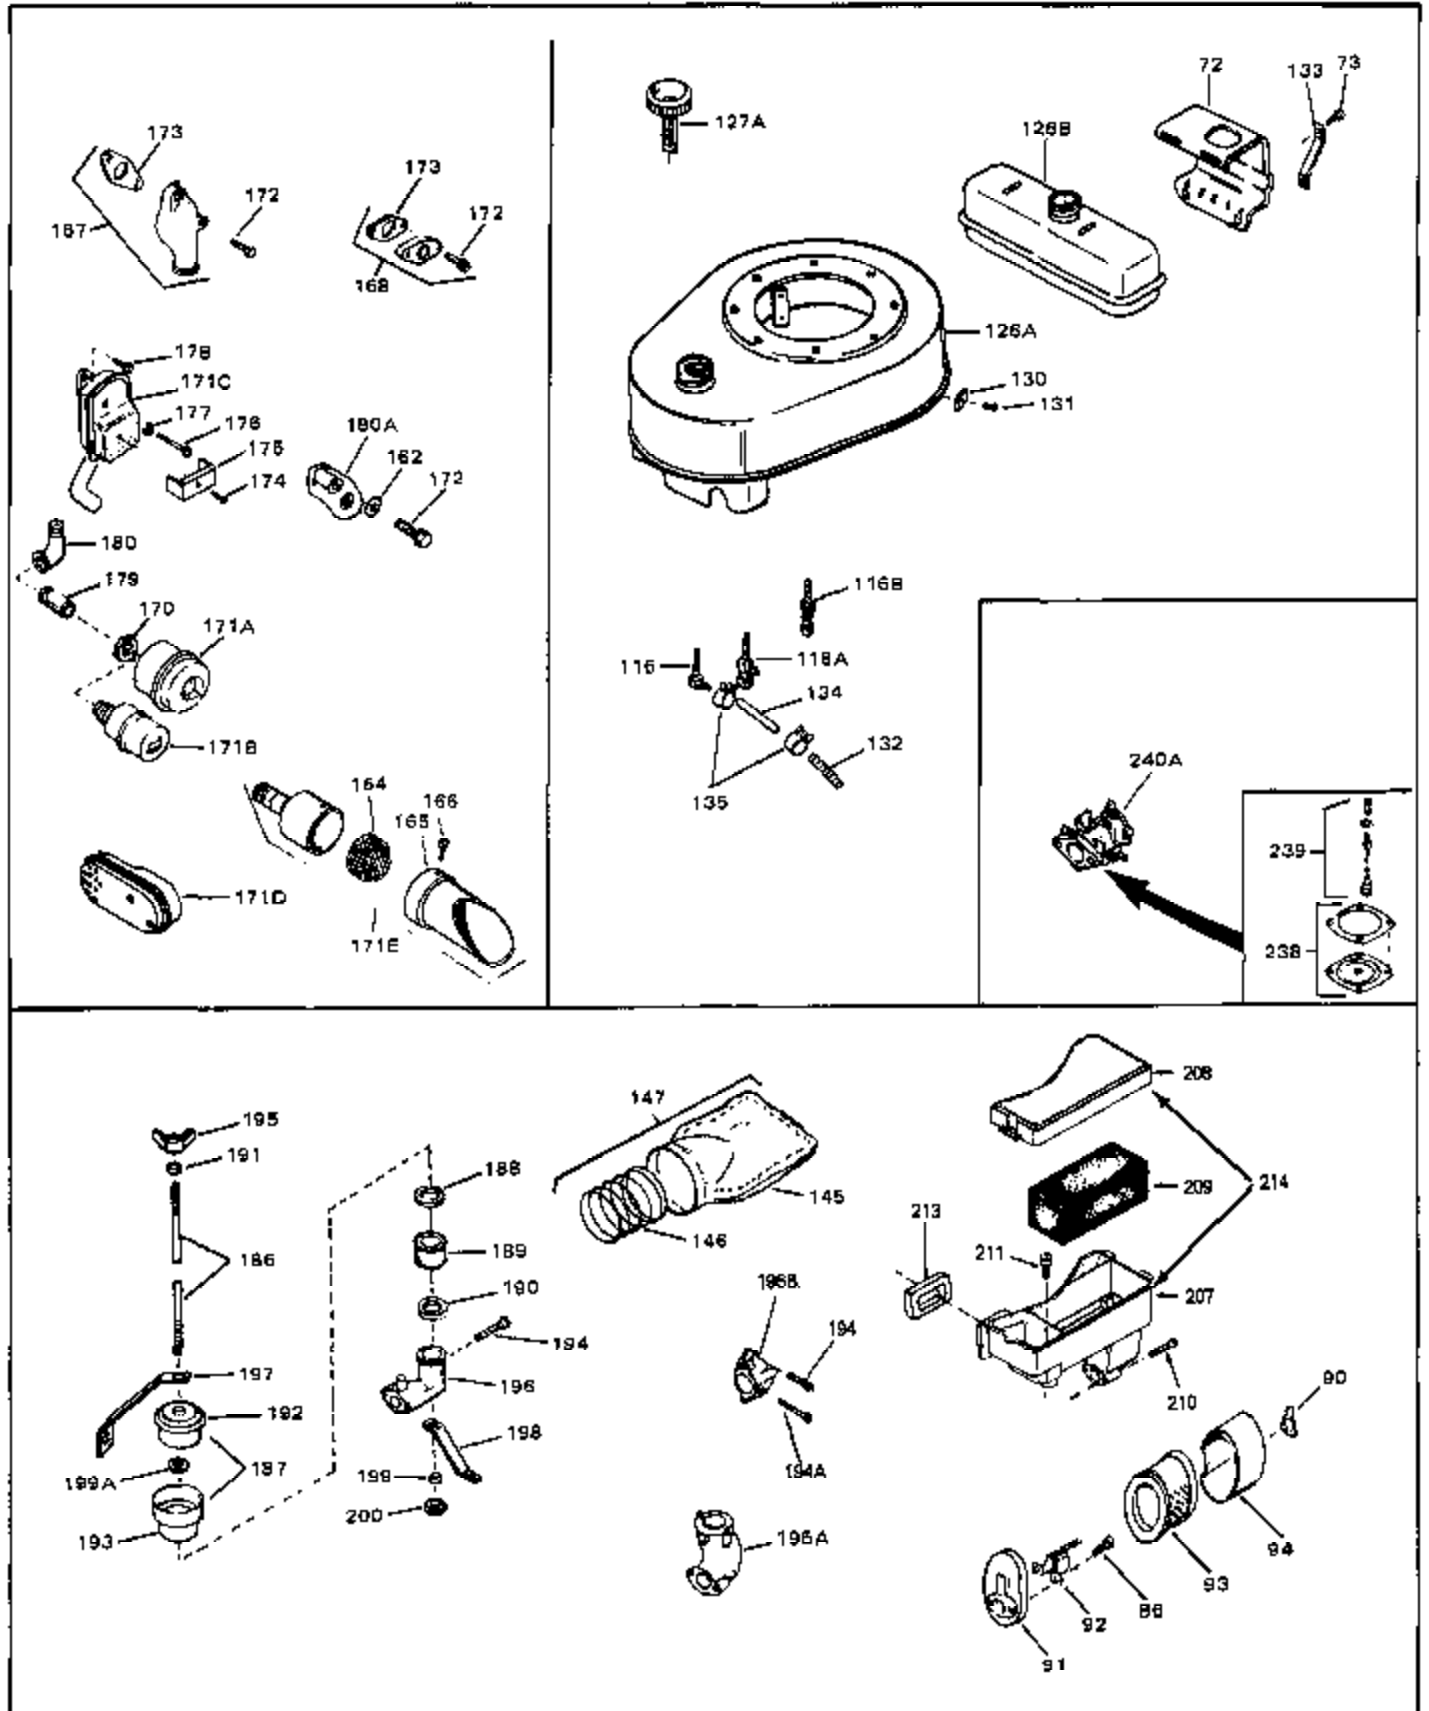

Ref #	Part Number	Qty	Description
72	31572	0	Strap, Fuel tank
73	650556	0	Screw
73	792028	0	Screw, Hex hd. Sems, 5/16-18 x 7/8
86	28820	0	Screw
116A	29683	0	Strainer & Shut-off
116B	28837	0	Strainer & Fitting
116	28584	0	Strainer & Elbow
126B	32441	0	Tank Assy., Fuel (2 qt.)
130	28511	0	Plate, Securing
131	29747A	0	Screw
132	28819	0	Spring, Fuel line
133	31613	0	Brace, Fuel tank
134	29774	0	Line, Fuel (Braided 8.25")
134	30705	0	Line, Fuel (Braided 16")
134	30962	0	Line, Fuel (Braided 32")
134	30965	0	Line, Fuel (Braided 48")
135	26460	0	Clamp, Fuel line
145	31668	0	Bag, Pre-cleaner
146	31667	0	Spring, Pre-cleaner bag
147	730512	0	Kit, Pre-cleaner
162	8274	0	Lockwasher
164	33323	0	Screen, Muffler
165	33700	0	Cover & Tube, Muffler
166	650578	0	Screw
167	31288	0	Muffler Adapter Kit
168	730130	0	Muffler Adapter Kit
170	28443	0	Nut, Conduit (1/8" thick)
170	32862	0	Nut, Conduit (1/4" thick)
171E	391026	0	Muffler
172	30196	0	Screw
172	6021A	0	Screw, Hex flange hd., 5/16-18 x 1-1/2
172	650689	0	Screw
172	650695A	0	Screw, Hex flange hd., 5/16-18 x 2-1/4
172	650696	0	Screw, Hex hd., 5/16-18 x 2-3/4
172	650697A	0	Screw, Hex flange hd., 5/16-18 x 2-1/2
173	27930	0	Gasket, Exhaust
179	30244	0	Nipple, Exhaust pipe (2-1/2")
179	32332	0	Nipple, Exhaust pipe (2")
179	32454	0	Nipple, Exhaust pipe (1-3/8")
180	29574	0	Elbow, Exhaust (90°)
180	30209	0	Elbow, Exhaust (45°)