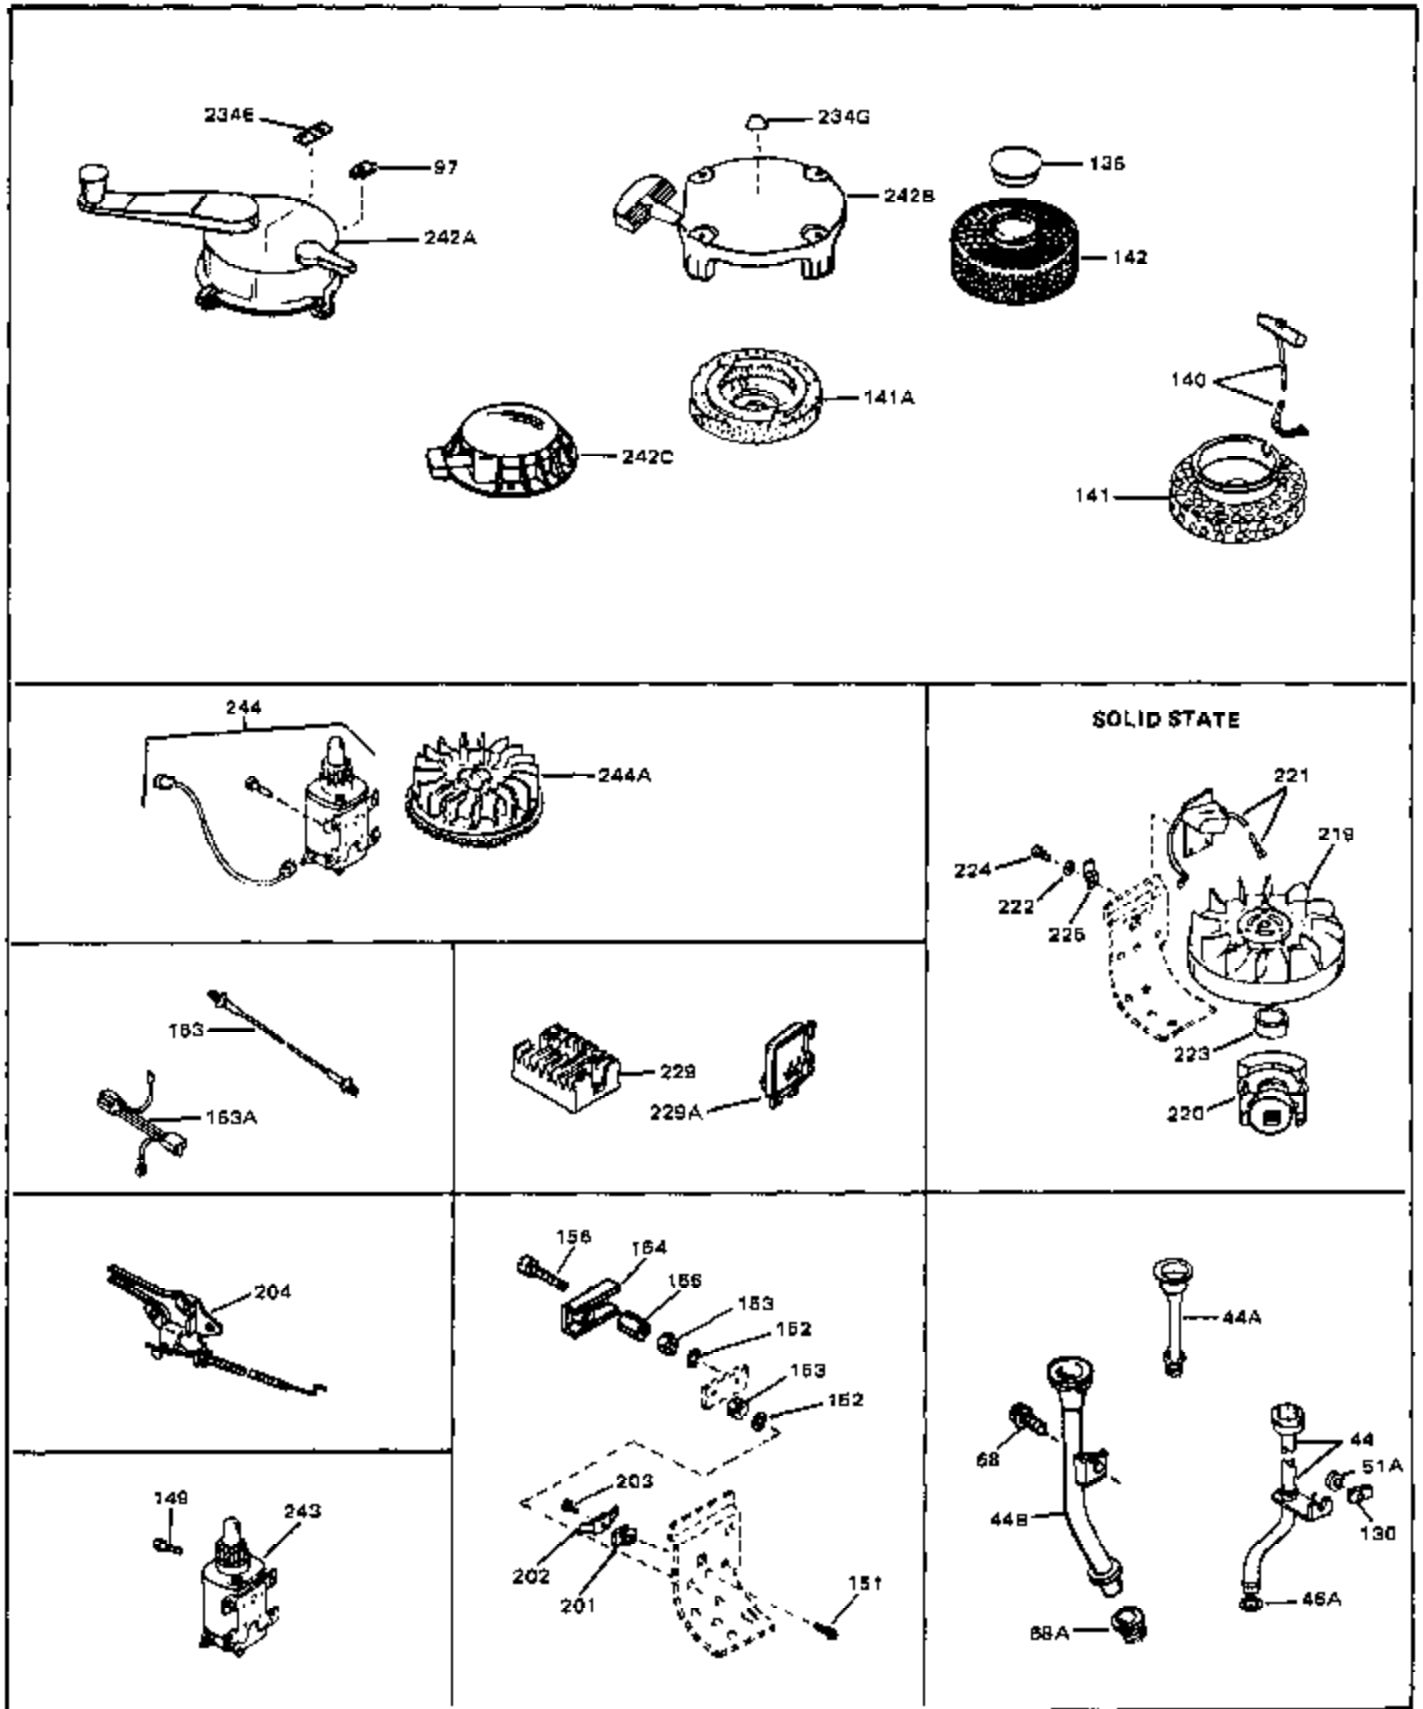

Ref #	Part Number	Qty	Description
51A	26073	0	Washer, Connecting rod bolt
51A	650690	0	Washer, Belleville
97	29749	0	Clip, Retaining
130	28511	0	Plate, Securing
140	590343	0	Rope & Handle Assy., Starter
141	28301	0	Pulley, Starter
149	30063	0	Screw
149	30688	0	Screw, Hex hd. Sems, 1/4-20 x 1/2
151	28726	0	Screw, Phil. rd. hd., 5-40 x 9/16
152	28727	0	Lockwasher
153	28728	0	Nut
154	30064	0	Cover, Rectifier panel
155	30065	0	Nut, Long 5-40
156	30066	0	Screw
163A	33018	0	Harness, Adapter
201	28545	0	Grommet, Plastic
202	33356	0	Terminal, Ground
203	650643	0	Screw
204	24522	0	Control, Throttle
234G	30595	0	Decal, Ezee-start
244	33518A	0	Starter Motor Kit (110-120 Volt)
244A	30811A	0	Flywheel