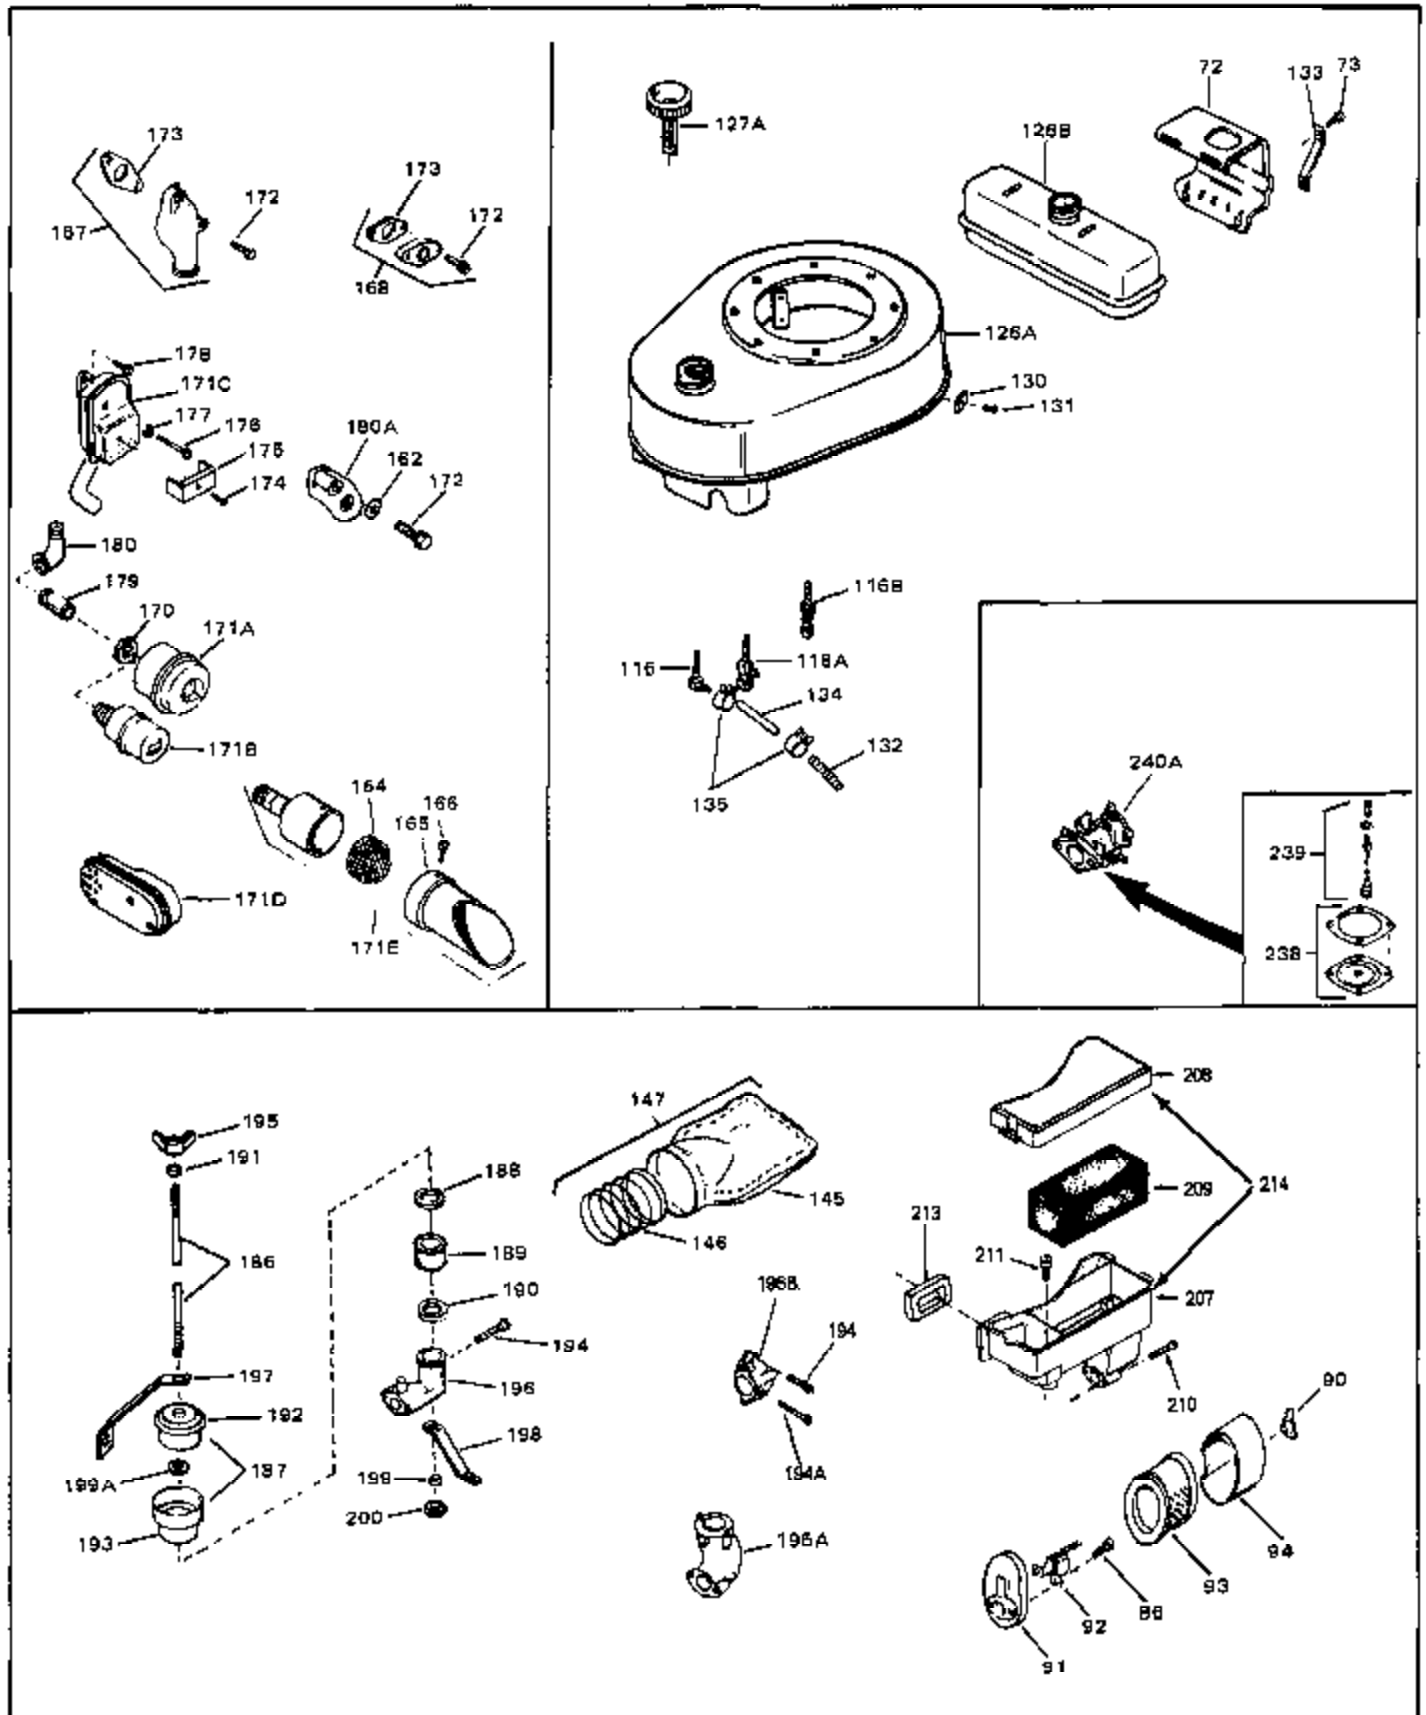

Ref #	Part Number	Qty	Description
72	31572	0	Strap, Fuel tank
73	650556	0	Screw
73	792028	0	Screw, Hex hd. Sems, 5/16-18 x 7/8
86	28820	0	Screw
116B	28837	0	Strainer & Fitting
116	28584	0	Strainer & Elbow
116A	29683	0	Strainer & Shut-off
130	28511	0	Plate, Securing
131	29747A	0	Screw
132	28819	0	Spring, Fuel line
133	31613	0	Brace, Fuel tank
134	29774	0	Line, Fuel (Braided 8.25")
134	30705	0	Line, Fuel (Braided 16")
134	30962	0	Line, Fuel (Braided 32")
134	30965	0	Line, Fuel (Braided 48")
135	26460	0	Clamp, Fuel line
145	31668	0	Bag, Pre-cleaner
146	31667	0	Spring, Pre-cleaner bag
147	730512	0	Kit, Pre-cleaner
162	8274	0	Lockwasher
164	33323	0	Screen, Muffler
165	33700	0	Cover & Tube, Muffler
166	650578	0	Screw
167	31288	0	Muffler Adapter Kit
168	730130	0	Muffler Adapter Kit
170	28443	0	Nut, Conduit (1/8" thick)
170	32862	0	Nut, Conduit (1/4" thick)
171C	32401	0	Muffler
171E	391026	0	Muffler
172	30196	0	Screw
172	6021A	0	Screw, Hex flange hd., 5/16-18 x 1-1/2
172	650689	0	Screw
172	650695A	0	Screw, Hex flange hd., 5/16-18 x 2-1/4
172	650696	0	Screw, Hex hd., 5/16-18 x 2-3/4
172	650697A	0	Screw, Hex flange hd., 5/16-18 x 2-1/2
173	27930	0	Gasket, Exhaust
174	650665	0	Screw
175	32429	0	Deflector, Exhaust
176	650694A	0	Screw, Hex flange hd., 5/16-18 x 2
177	26073	0	Washer, Connecting rod bolt
178	650178	0	Screw
179	30244	0	Nipple, Exhaust pipe (2-1/2")
179	32332	0	Nipple, Exhaust pipe (2")
179	32454	0	Nipple, Exhaust pipe (1-3/8")
180	29574	0	Elbow, Exhaust (90°)
180	30209	0	Elbow, Exhaust (45°)