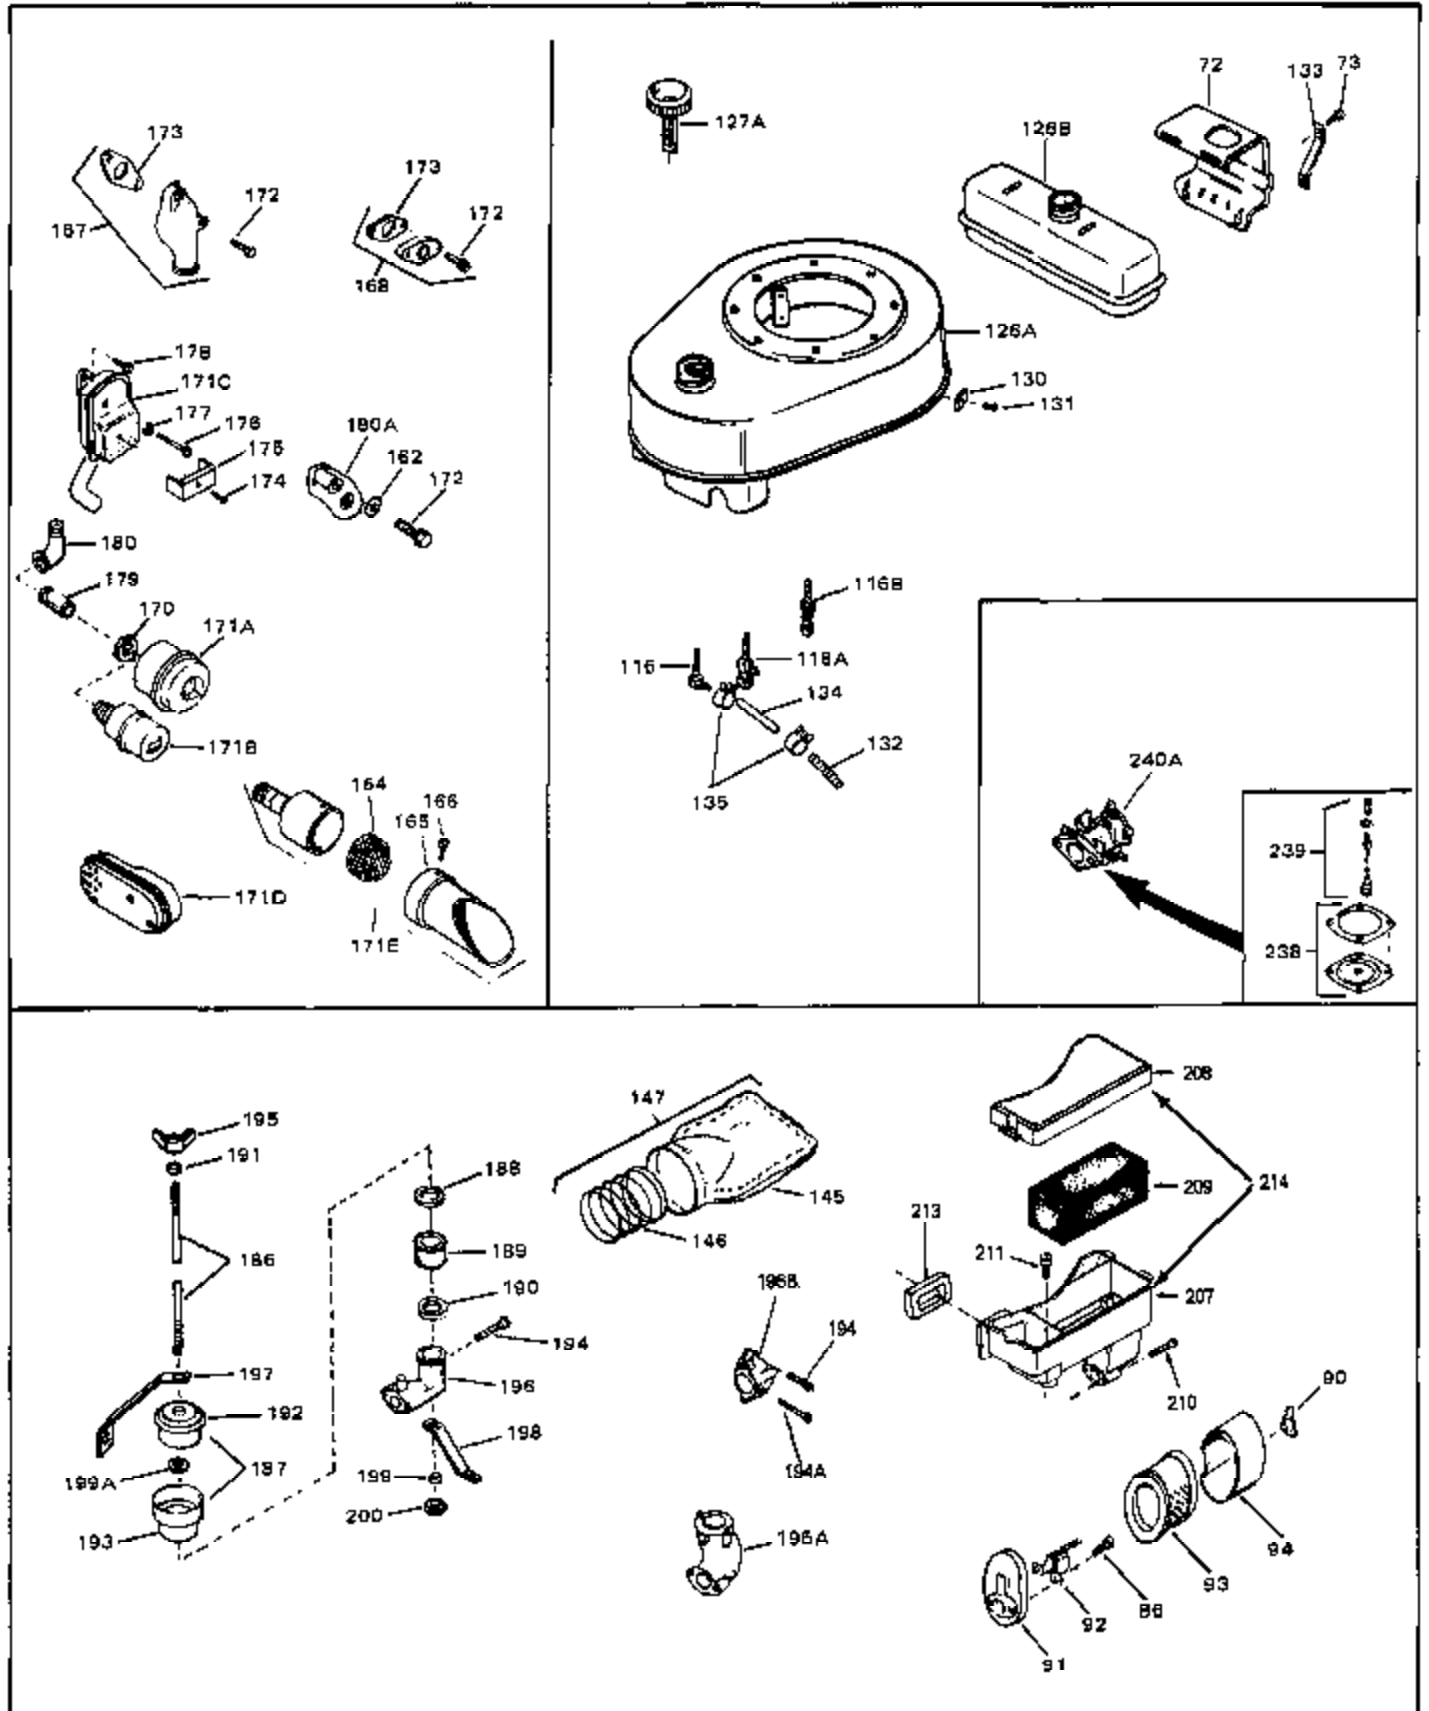

Ref #	Part Number	Qty	Description
51A	26073	0	Washer, Connecting rod bolt
51A	650690	0	Washer, Belleville
97	29749	0	Clip, Retaining
130	28511	0	Plate, Securing
140	590343	0	Rope & Handle Assy., Starter
141	28301	0	Pulley, Starter
149	30063	0	Screw
149	30688	0	Screw, Hex hd. Sems, 1/4-20 x 1/2
151	28726	0	Screw, Phil. rd. hd., 5-40 x 9/16
152	28727	0	Lockwasher
153	28728	0	Nut
154	30064	0	Cover, Rectifier panel
155	30065	0	Nut, Long 5-40
156	30066	0	Screw
163A	33018	0	Harness, Adapter
201	28545	0	Grommet, Plastic
202	33356	0	Terminal, Ground
203	650643	0	Screw
204	24522	0	Control, Throttle
234G	30595	0	Decal, Ezee-start
244	33518A	0	Starter Motor Kit (110-120 Volt)
244A	30811A	0	Flywheel