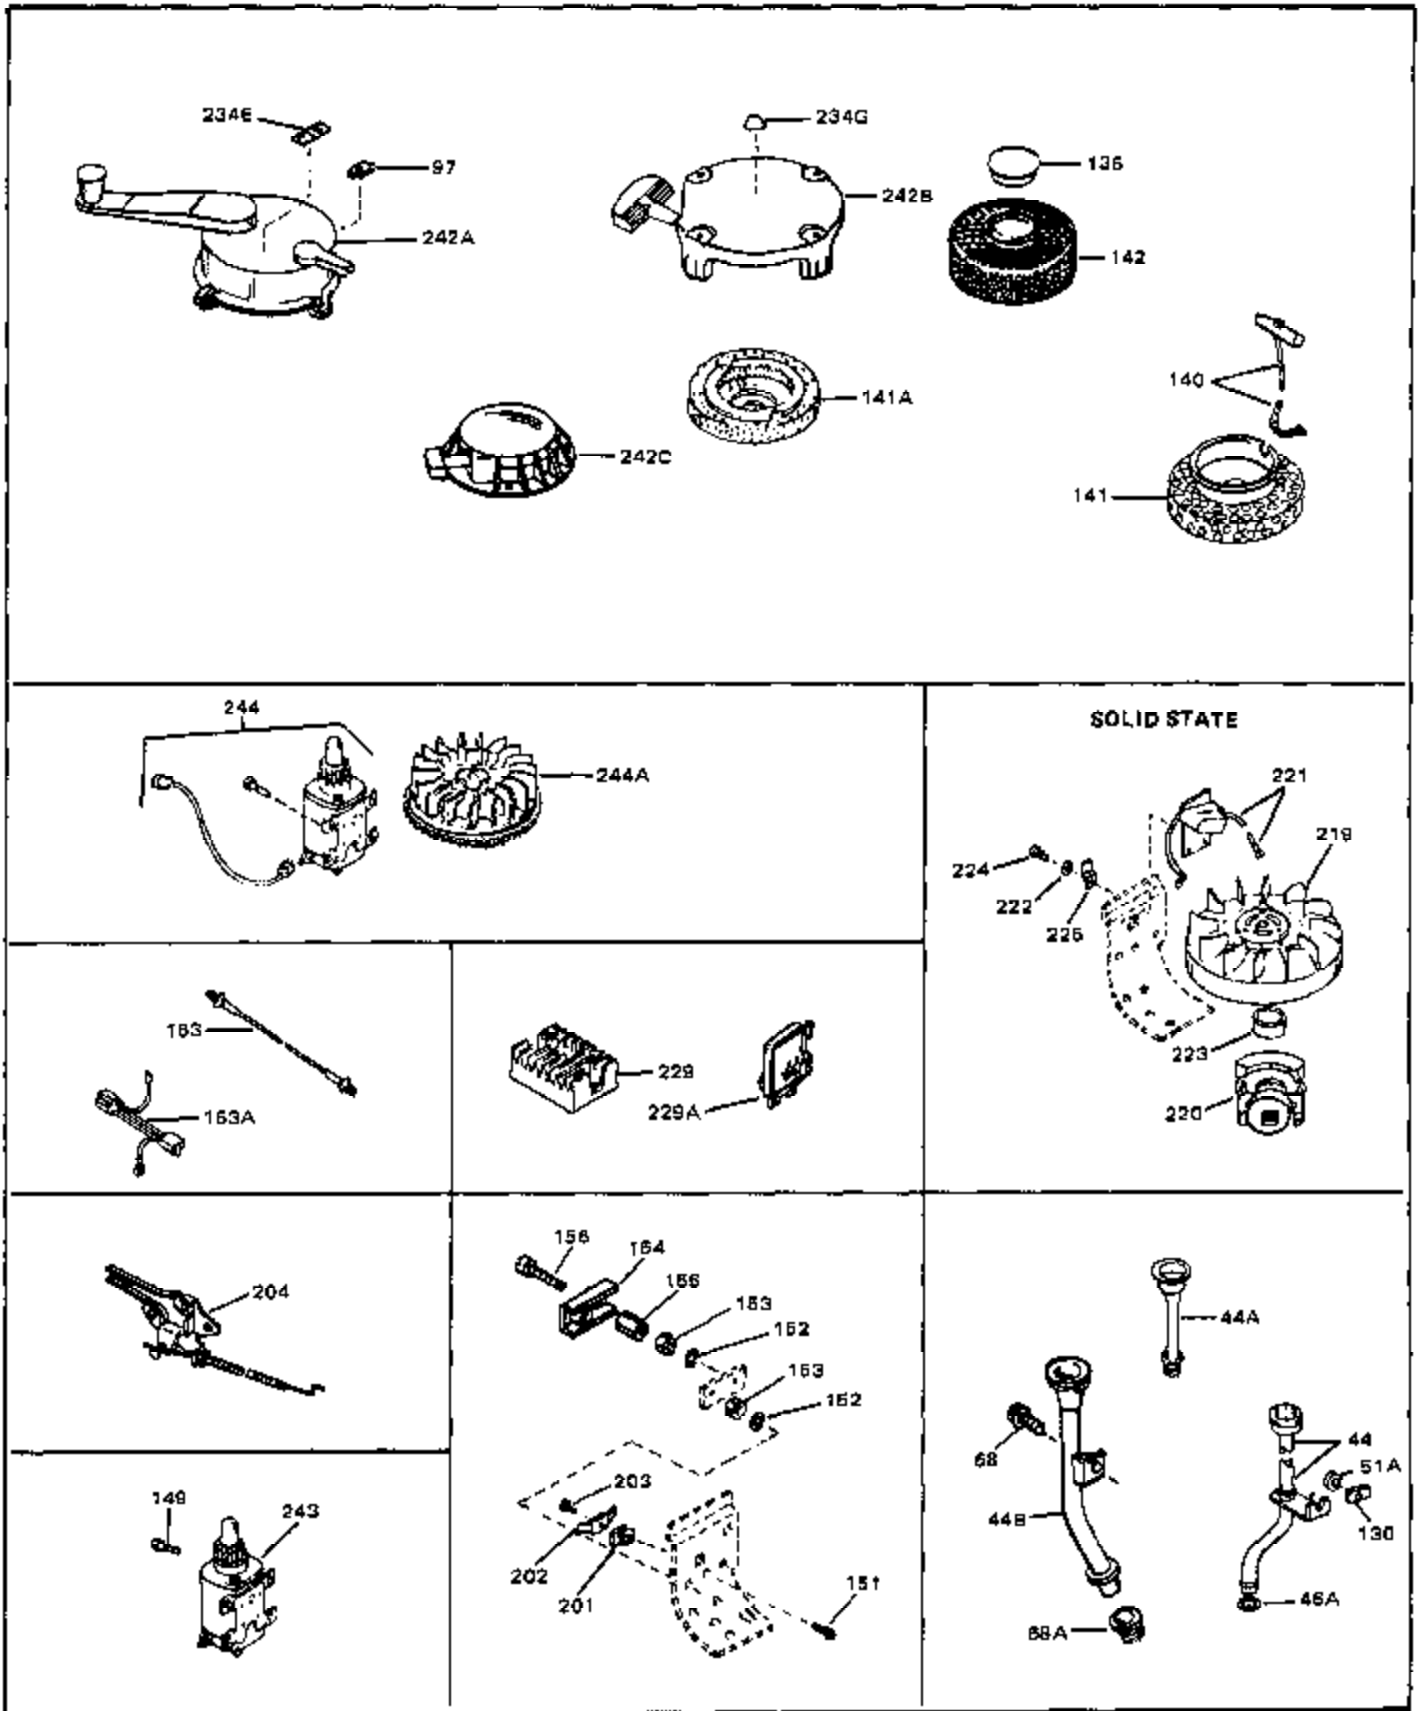

Ref #	Part Number	Qty	Description
51A	26073	0	Washer, Connecting rod bolt
51A	650690	0	Washer, Belleville
97	29749	0	Clip, Retaining
130	28511	0	Plate, Securing
140	590343	0	Rope & Handle Assy., Starter
141	28301	0	Pulley, Starter
149	30063	0	Screw
149	30688	0	Screw, Hex hd. Sems, 1/4-20 x 1/2
151	28726	0	Screw, Phil. rd. hd., 5-40 x 9/16
152	28727	0	Lockwasher
153	28728	0	Nut
154	30064	0	Cover, Rectifier panel
155	30065	0	Nut, Long 5-40
156	30066	0	Screw
163A	33018	0	Harness, Adapter
201	28545	0	Grommet, Plastic
202	33356	0	Terminal, Ground
203	650643	0	Screw
204	24522	0	Control, Throttle
234G	30595	0	Decal, Ezee-start
244	33518A	0	Starter Motor Kit (110-120 Volt)
244A	30811A	0	Flywheel