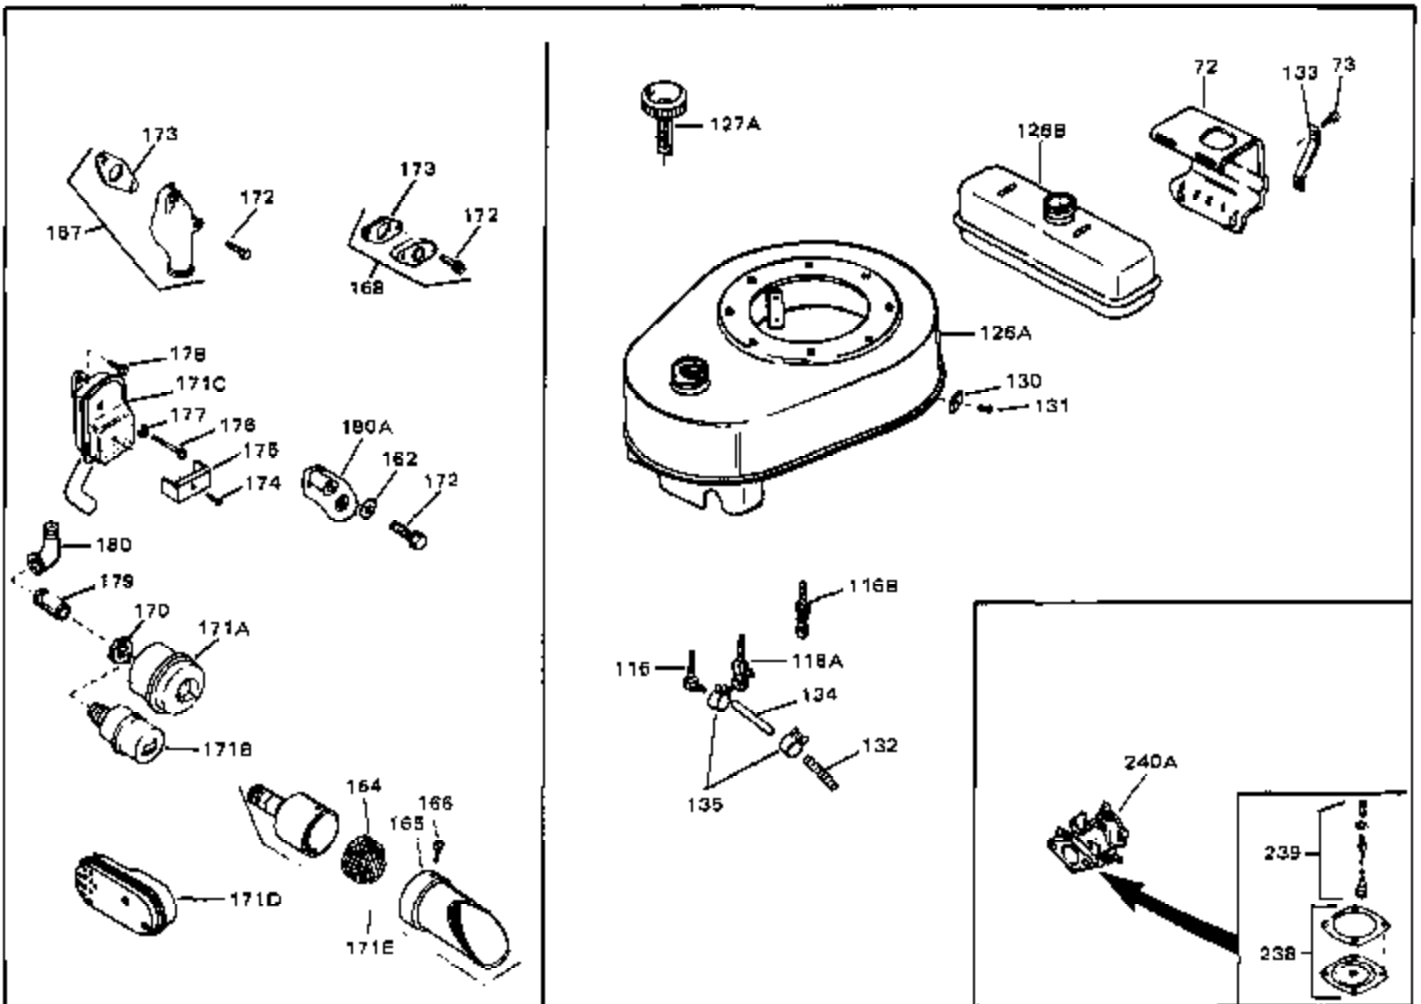

Ref #	Part Number	Qty	Description
51A	26073	0	Washer, Connecting rod bolt
51A	650690	0	Washer, Belleville
97	29749	0	Clip, Retaining
130	28511	0	Plate, Securing
140	590343	0	Rope & Handle Assy., Starter
141	28301	0	Pulley, Starter
149	30063	0	Screw
149	30688	0	Screw, Hex hd. Sems, 1/4-20 x 1/2
151	28726	0	Screw, Phil. rd. hd., 5-40 x 9/16
152	28727	0	Lockwasher
153	28728	0	Nut
154	30064	0	Cover, Rectifier panel
155	30065	0	Nut, Long 5-40
156	30066	0	Screw
163A	33018	0	Harness, Adapter
201	28545	0	Grommet, Plastic
202	33356	0	Terminal, Ground
203	650643	0	Screw
204	24522	0	Control, Throttle
234G	30595	0	Decal, Ezee-start
244	33518A	0	Starter Motor Kit (110-120 Volt)
244A	30811A	0	Flywheel