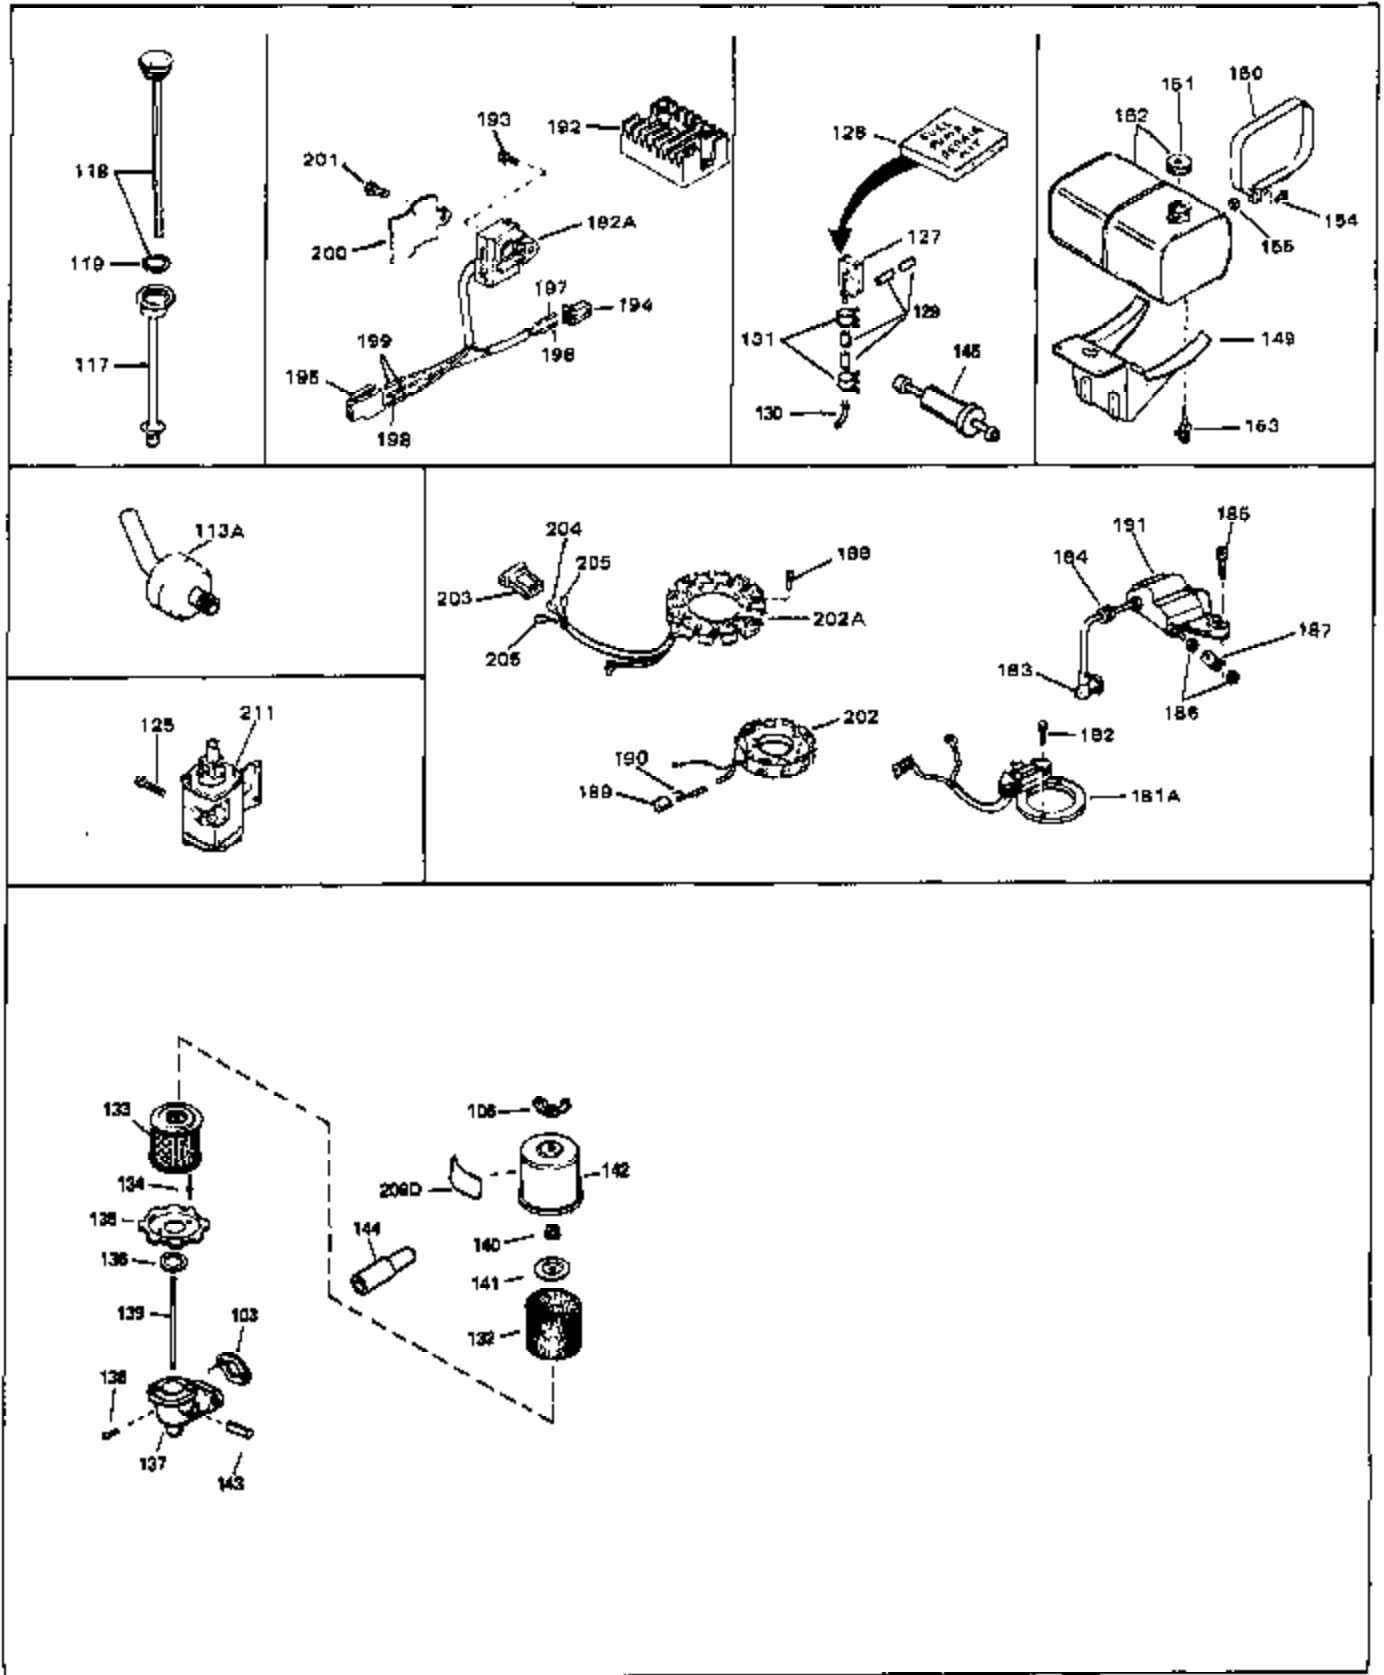

Ref #	Part Number	Qty	Description
103	27272	0	Gasket, Air cleaner
106	650513	0	Nut, Wing
151	34118	0	Cap, Fuel filler (Red Plastic) (Spurt
151	34210	0	Cap, Fuel filler (Red Plastic) (Spurt
181A	610965	0	Stator Plate Assy. (Solid state)
182	650399	0	Screw, Phil. fil. hd. Sems, 10-32 x 5/8
183	610118	0	Cover, Spark plug
184	610750	0	Grommet, Lead wire
185	650661	0	Screw, Fil. hd. w/conical spring washer,
186	610408	0	Nut, Terminal
187	610908	0	Terminal, Female
191	610906	0	Magneto, Solid state (Incl. Nos. 183, 184,