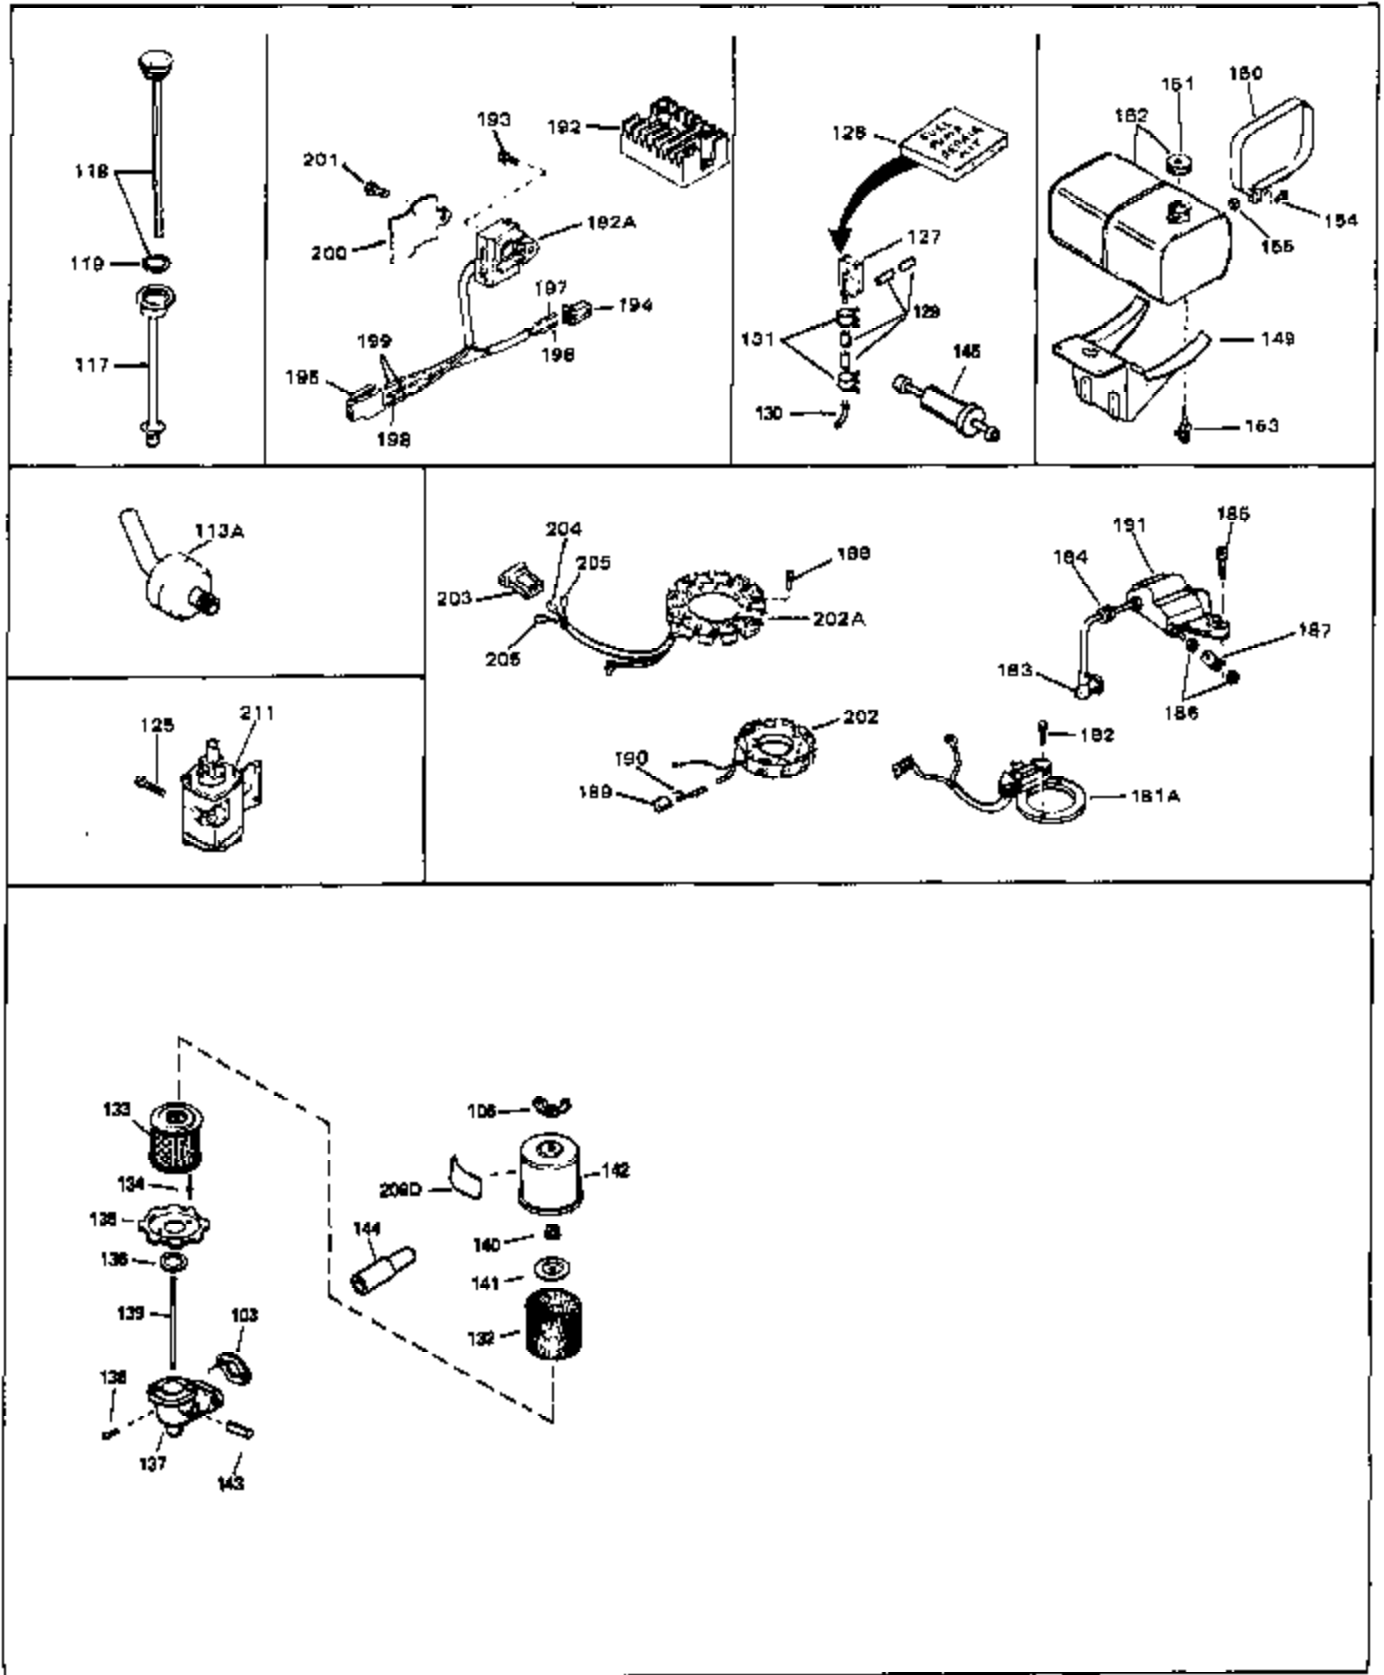

Ref #	Part Number	Qty	Description
103	27272	0	Gasket, Air cleaner
106	650513	0	Nut, Wing
151	34118	0	Cap, Fuel filler (Red Plastic) (Spurt
151	34210	0	Cap, Fuel filler (Red Plastic) (Spurt
183	610118	0	Cover, Spark plug
184	610750	0	Grommet, Lead wire