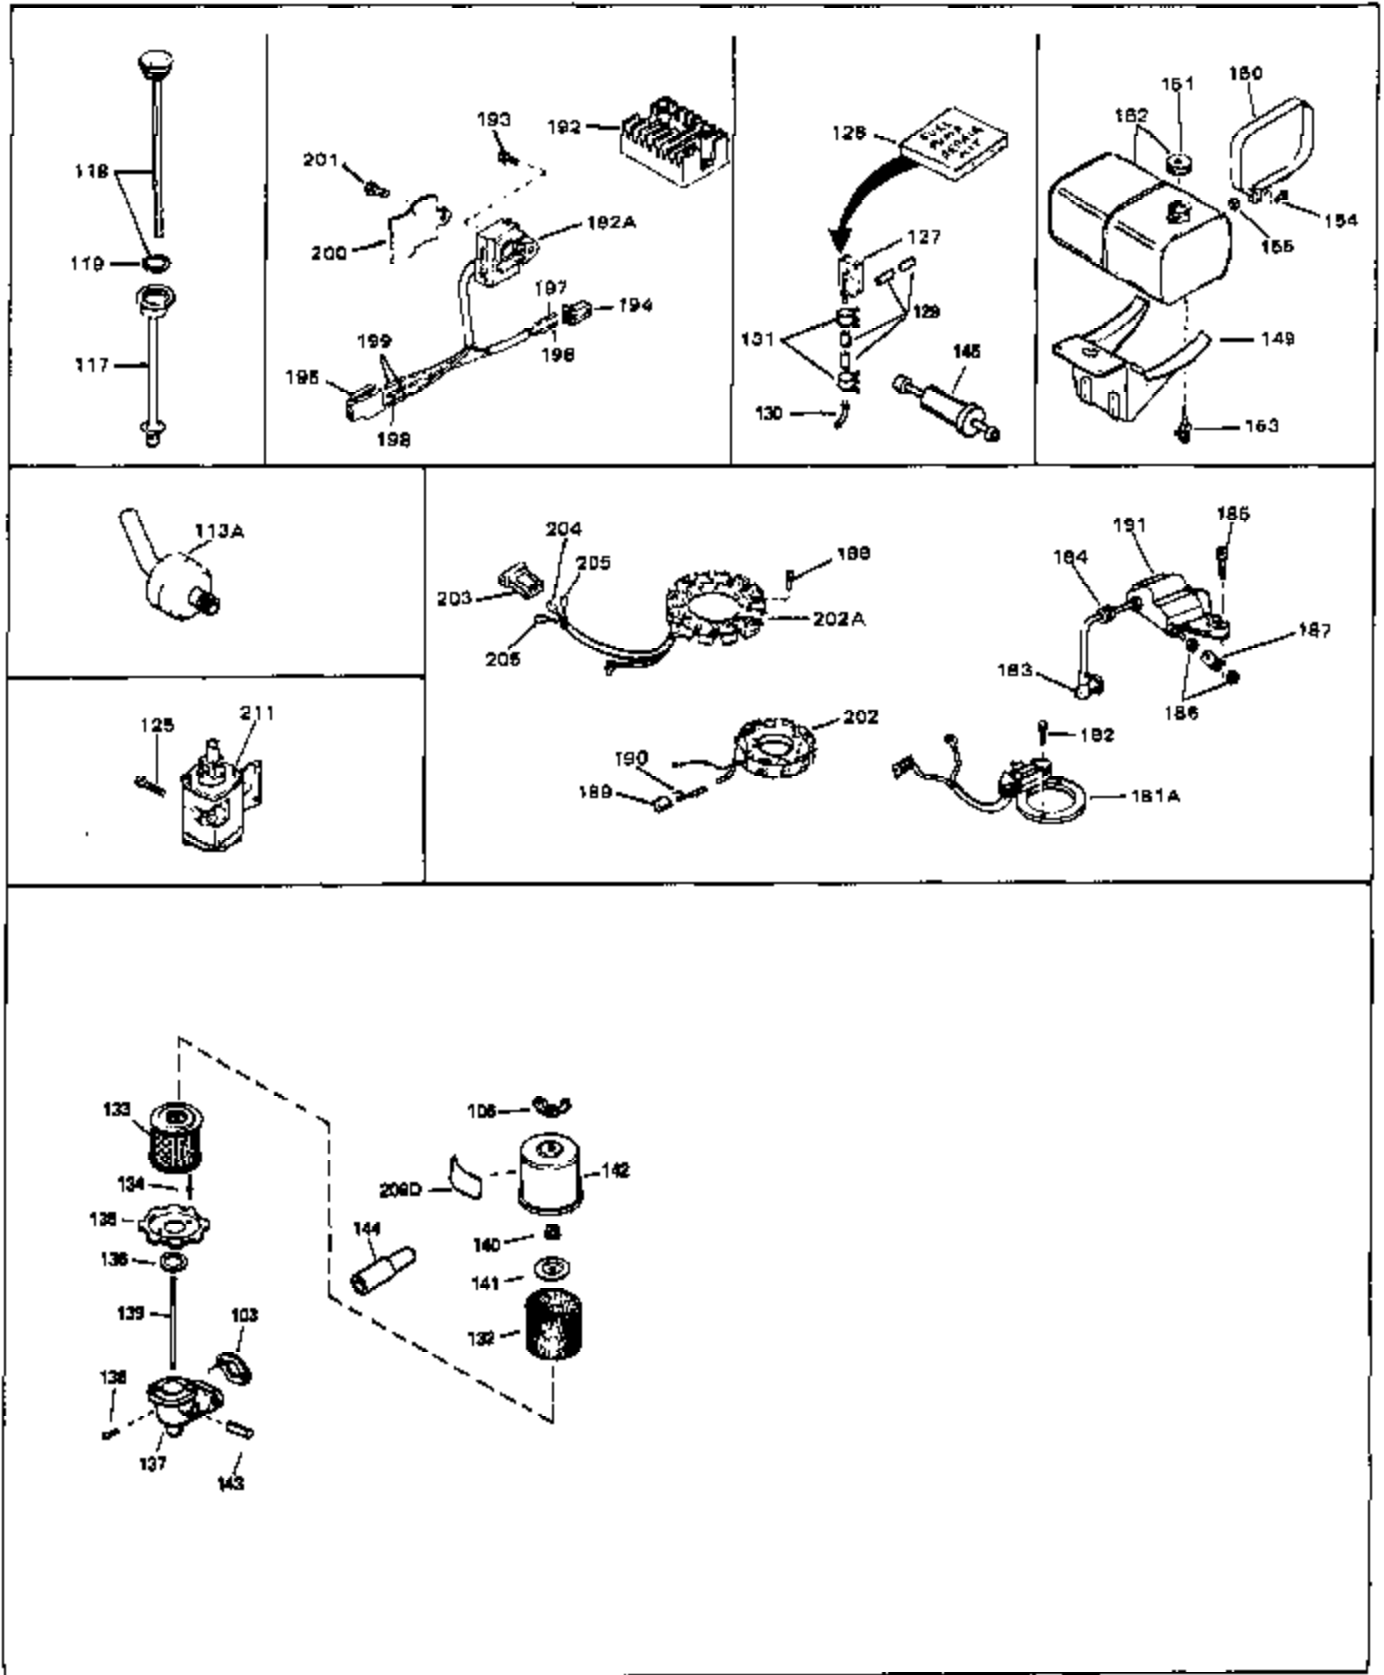

Ref #	Part Number	Qty	Description
125	792028	0	Screw, Hex hd. Sems, 5/16-18 x 7/8
151	34118	0	Cap, Fuel filler (Red Plastic) (Spurt
151	34210	0	Cap, Fuel filler (Red Plastic) (Spurt
183	610118	0	Cover, Spark plug
184	610750	0	Grommet, Lead wire
211	32817	0	Motor, Starter (12 Volt)
211	33835	0	Motor, Starter (12 Volt)