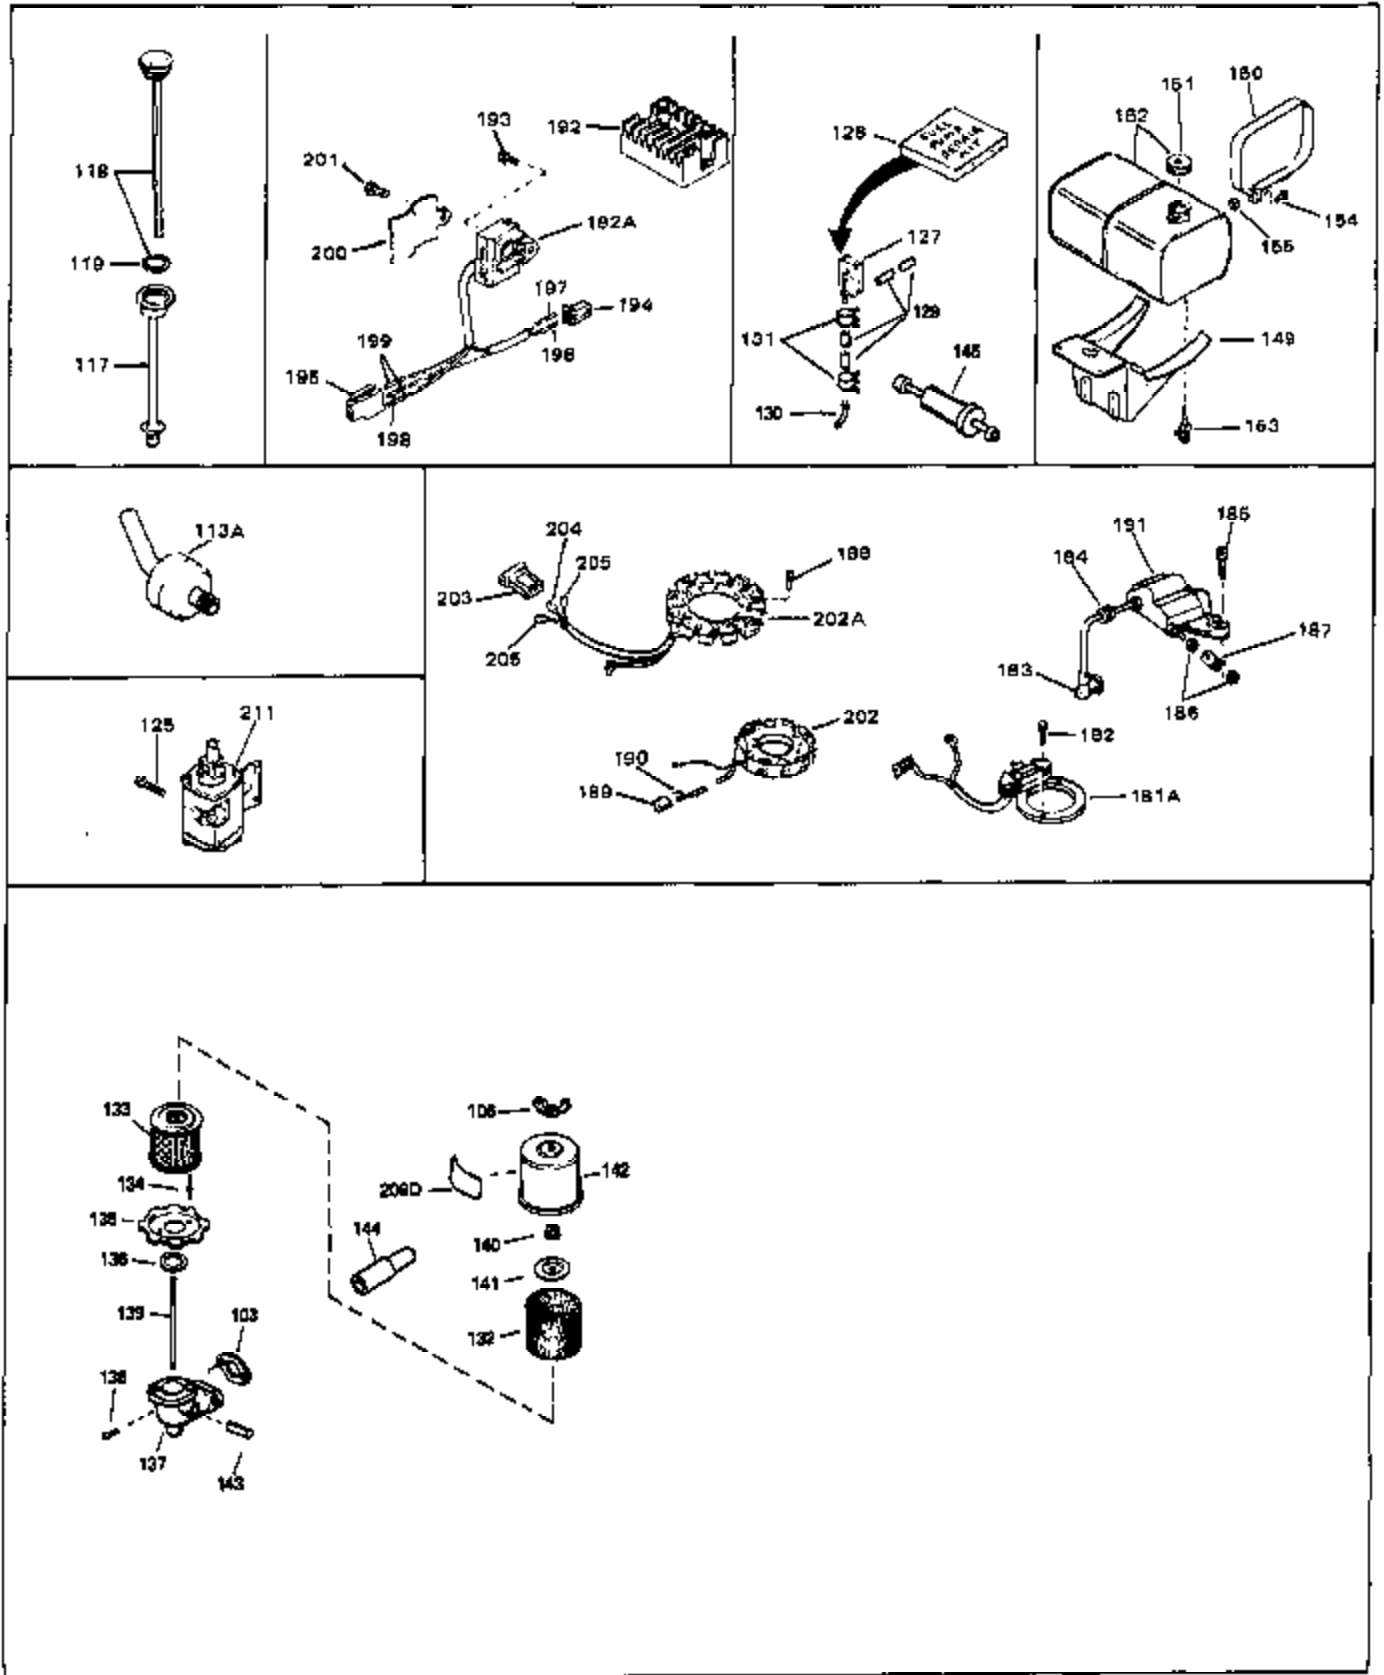

Ref #	Part Number	Qty	Description
103	27272	0	Gasket, Air cleaner
106	650513	0	Nut, Wing
149	31978	0	Bracket, Fuel tank
150	31979	0	Strap, Fuel tank
151	34118	0	Cap, Fuel filler (Red Plastic) (Spurt
151	34210	0	Cap, Fuel filler (Red Plastic) (Spurt
152	31977	0	Tank Assy., Fuel (6 qt.)
153	29683	0	Strainer & Shut-off
154	650451	0	Screw
155	650456	0	Nut, Lock
183	610118	0	Cover, Spark plug
184	610750	0	Grommet, Lead wire