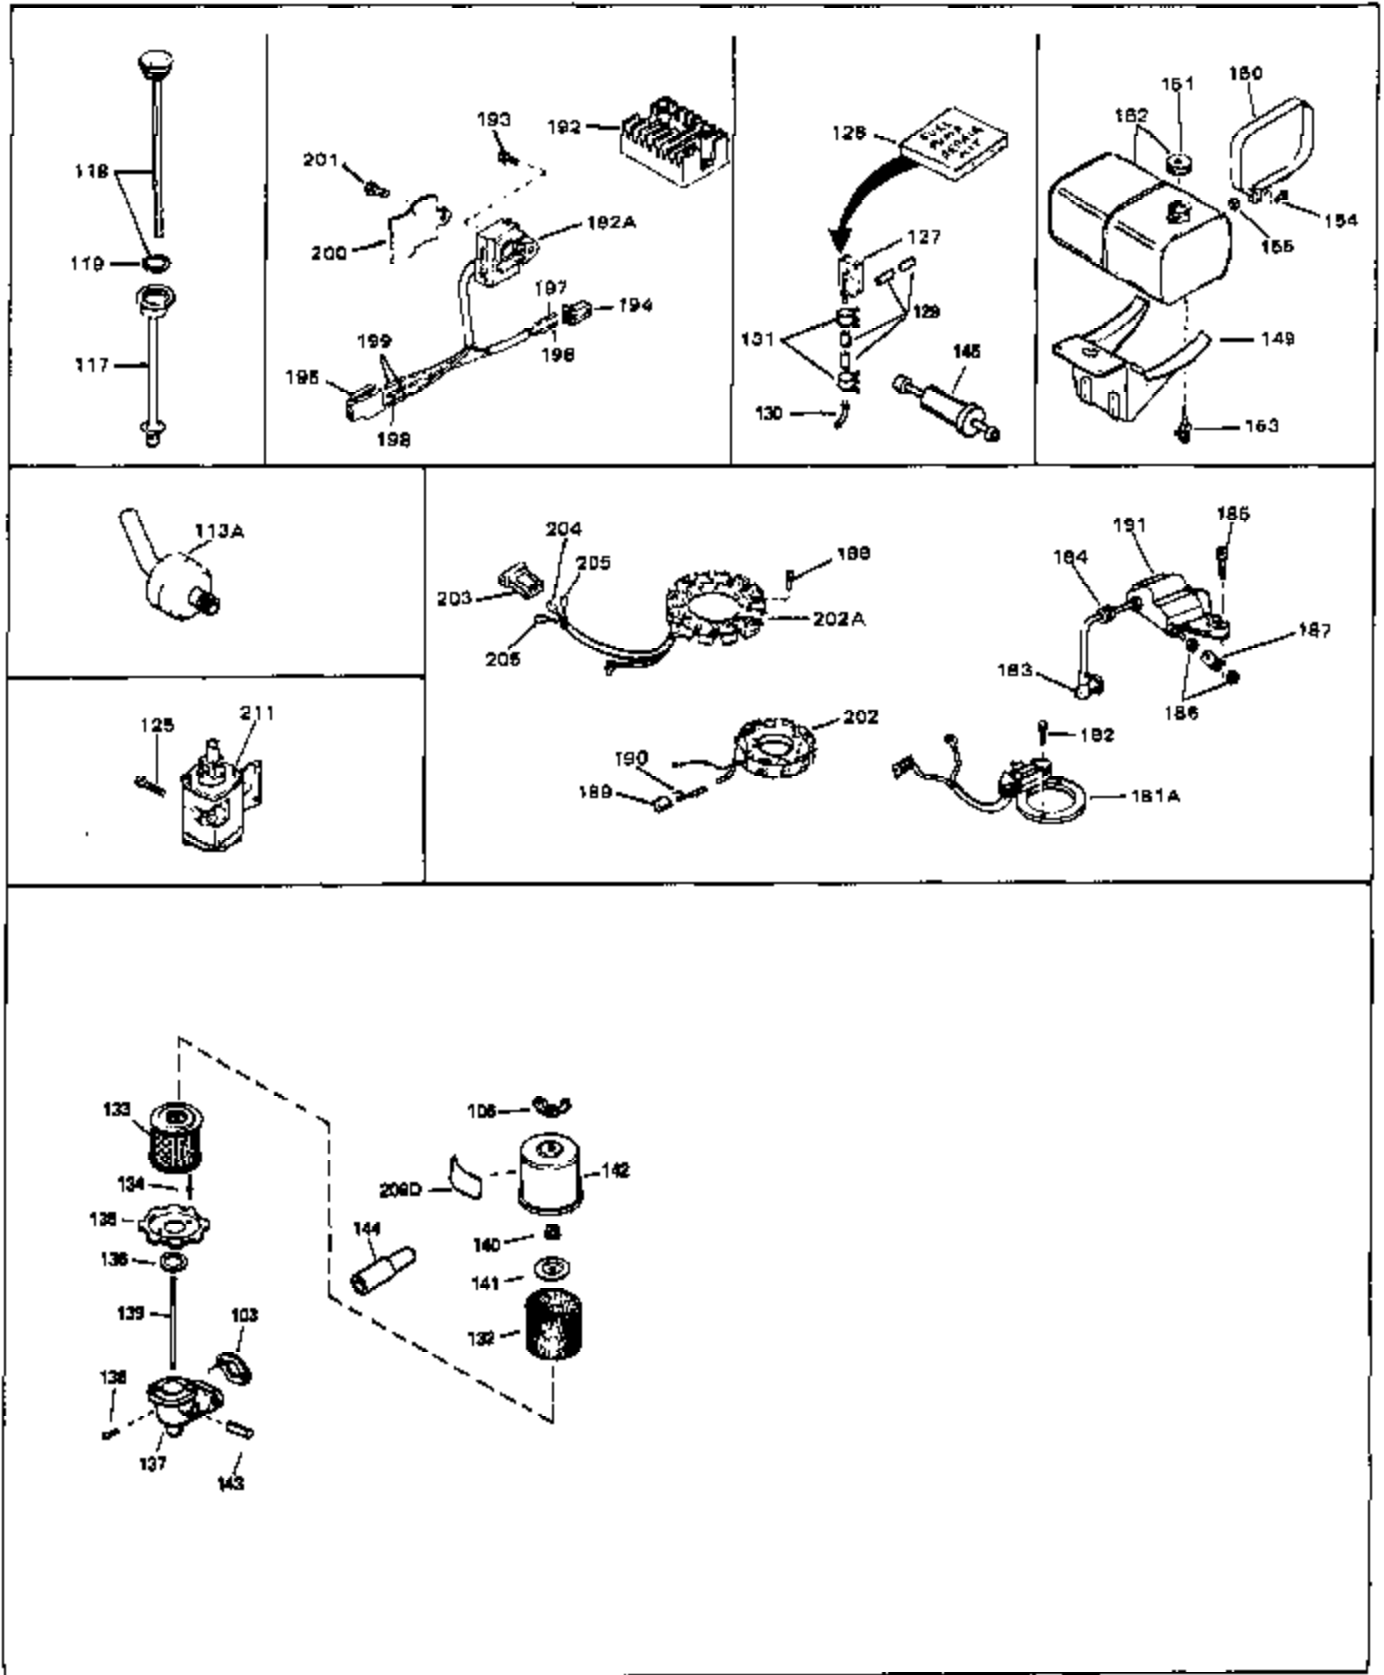

Ref #	Part Number	Qty	Description
103	27272	0	Gasket, Air cleaner
106	650513	0	Nut, Wing
113A	31987	0	Muffler
125	792028	0	Screw, Hex hd. Sems, 5/16-18 x 7/8
127	33100	0	Fuel pump, Impulse
128	33010	0	Repair Kit, Impulse fuel pump
129	29774	0	Line, Fuel (Braided 8.25")
130	32958	0	Fitting, Fuel
131	26460	0	Clamp, Fuel line
151	34118	0	Cap, Fuel filler (Red Plastic) (Spurt
151	34210	0	Cap, Fuel filler (Red Plastic) (Spurt
183	610118	0	Cover, Spark plug
184	610750	0	Grommet, Lead wire
211	32817	0	Motor, Starter (12 Volt)
211	33835	0	Motor, Starter (12 Volt)