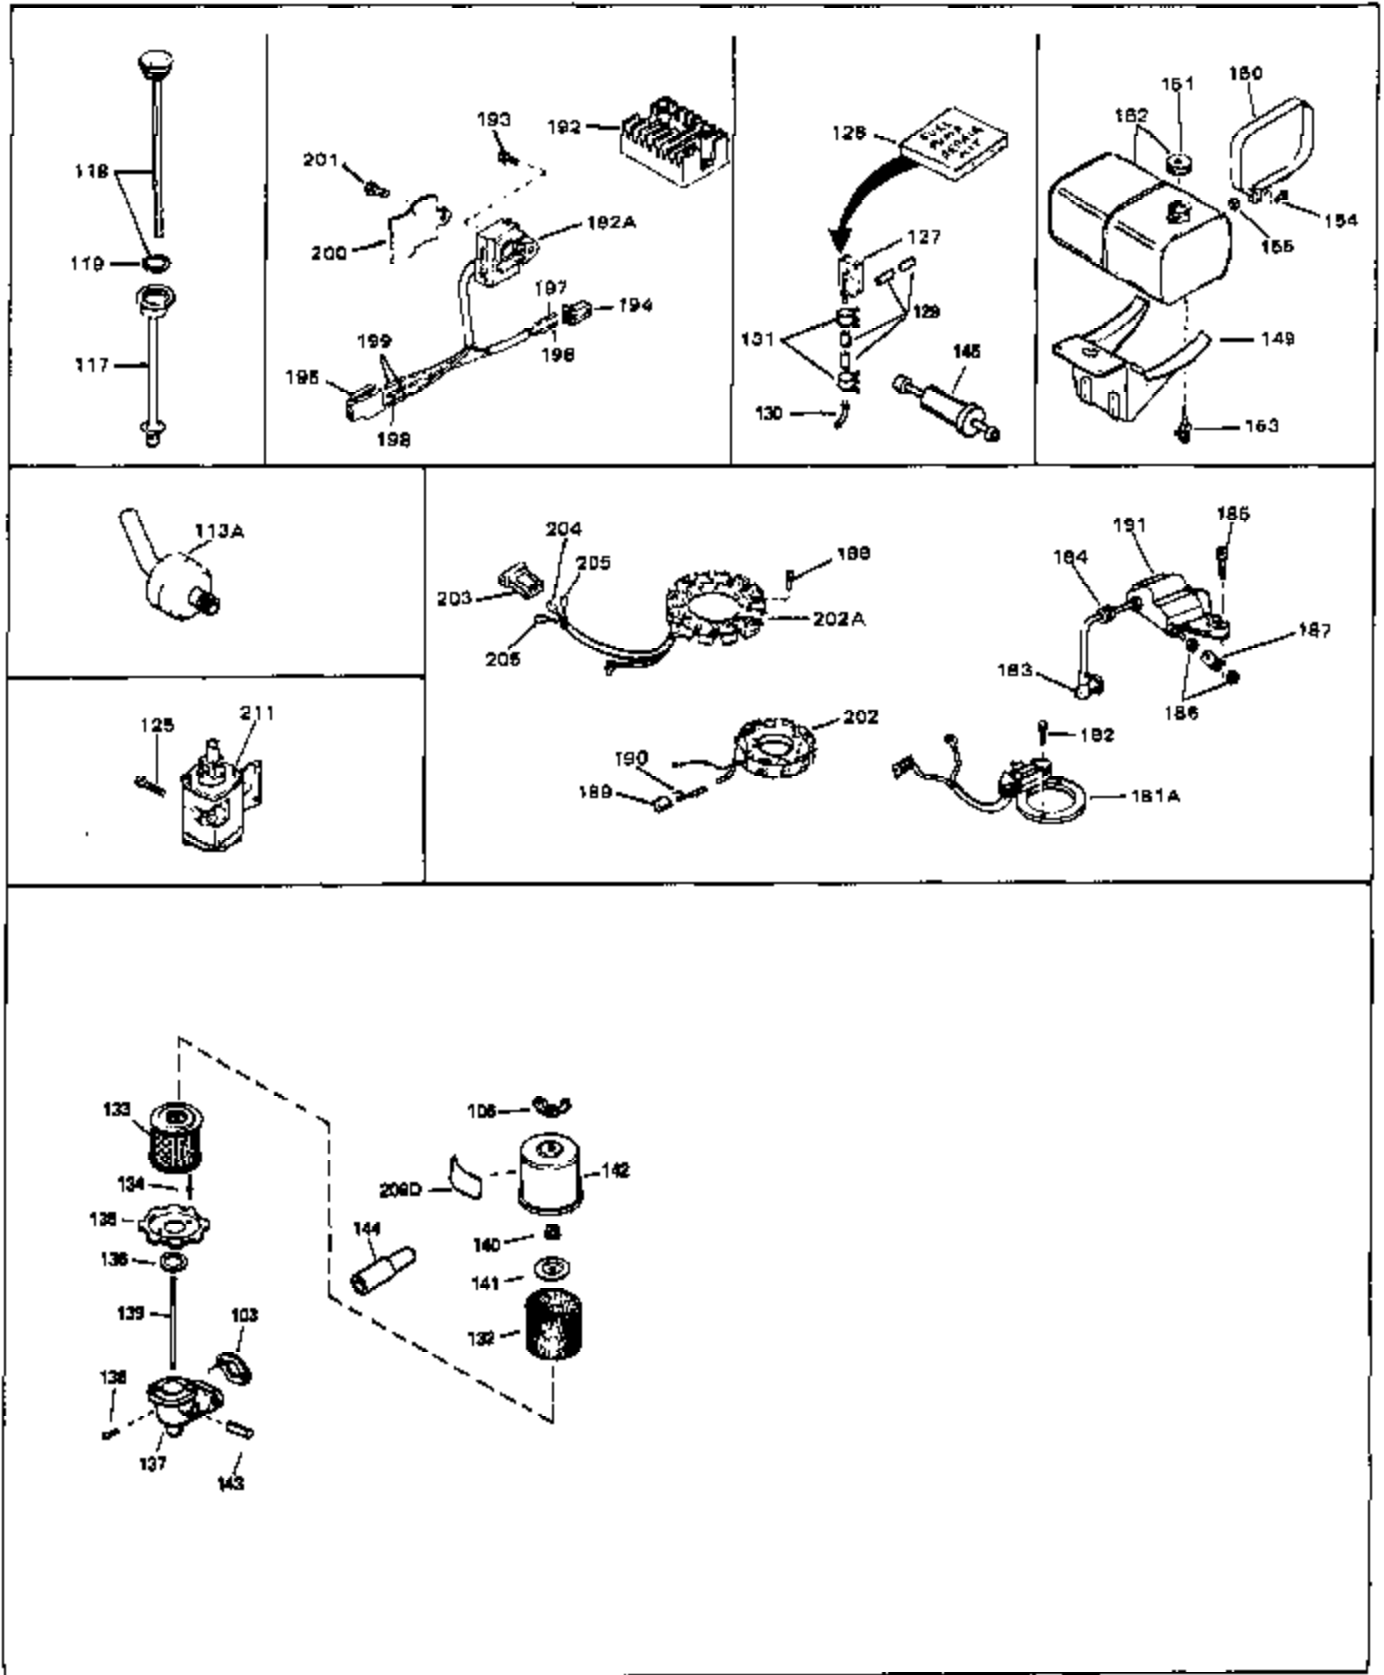

Ref #	Part Number	Qty	Description
103	27272	0	Gasket, Air cleaner
106	650513	0	Nut, Wing
125	792028	0	Screw, Hex hd. Sems, 5/16-18 x 7/8
151	34118	0	Cap, Fuel filler (Red Plastic) (Spurt
151	34210	0	Cap, Fuel filler (Red Plastic) (Spurt
183	610118	0	Cover, Spark plug
184	610750	0	Grommet, Lead wire
185	650661	0	Screw, Fil. hd. w/conical spring washer,
186	610408	0	Nut, Terminal
187	33356	0	Terminal, Ground
188	650416	0	Screw, Rd. hd. Sems, 10-32 x 1
189	610819	0	Connector, Pyramid
190	610922	0	Terminal
191	610748	0	Magneto, Solid State
192	610749	0	Regulator, Rectifier (10 Amp)
202	610747	0	Coil Assy., Alternator
211	32817	0	Motor, Starter (12 Volt)
211	33835	0	Motor, Starter (12 Volt)