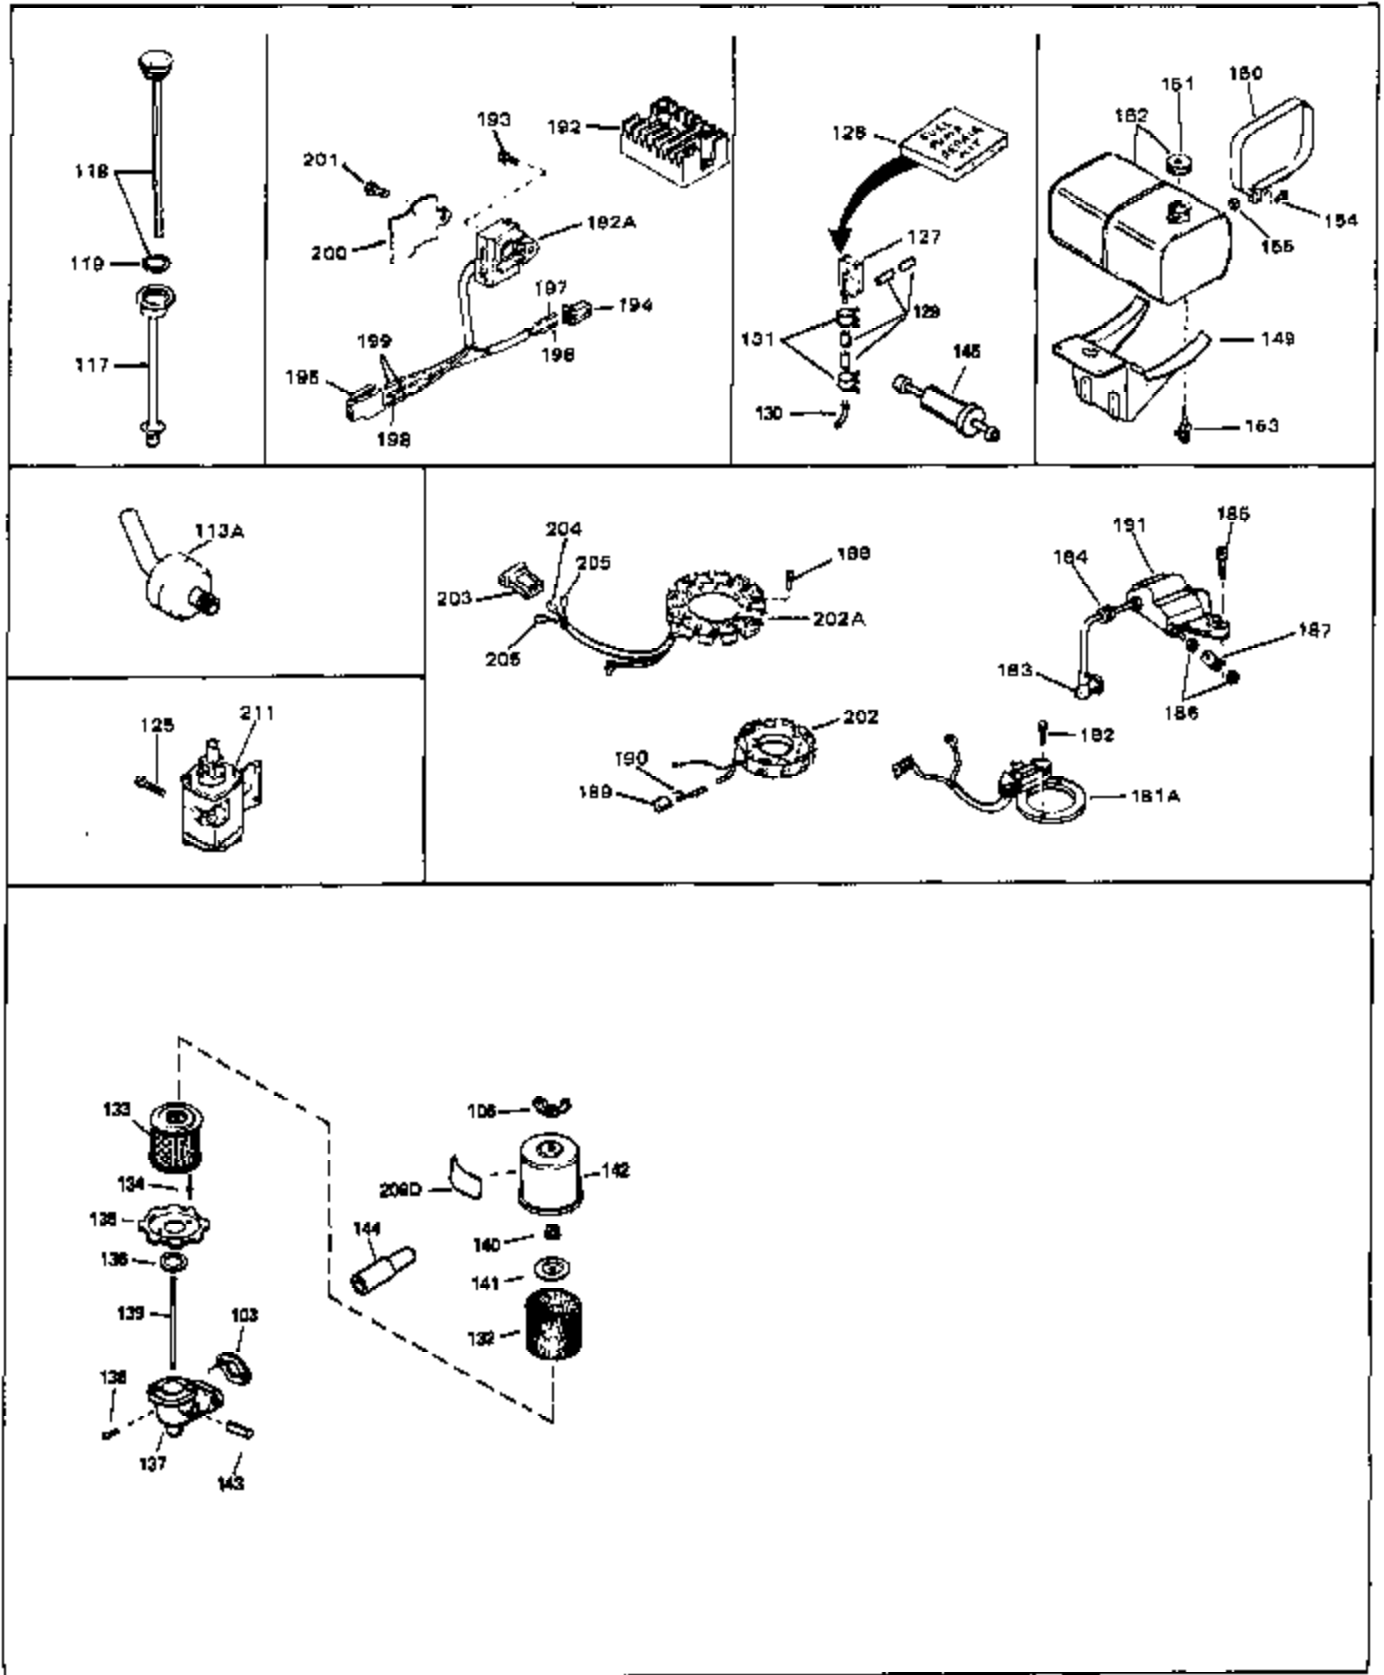

Ref #	Part Number	Qty	Description
103	27272	0	Gasket, Air cleaner
106	650513	0	Nut, Wing
117	33951A	0	Tube, Oil filler
118	33950A	0	Dipstick, Oil (Twist Lock)
119	33590	0	"O" Ring
125	650781	0	Screw, Hex hd. Sems, 5/16-18 x 11/16
151	34118	0	Cap, Fuel filler (Red Plastic) (Spurt
151	34210	0	Cap, Fuel filler (Red Plastic) (Spurt
183	610118	0	Cover, Spark plug
184	610750	0	Grommet, Lead wire
185	650661	0	Screw, Fil. hd. w/conical spring washer,
186	610408	0	Nut, Terminal
187	610908	0	Terminal, Female
188	650521	0	Screw
191	610906	0	Magneto, Solid state (Incl. Nos. 183, 184,
192	610907	0	Regulator, Rectifier (20 Amp)
202A	610902	0	Coil Assy., Alternator (20 Amp)
203	610903	0	Connector, Flat
204	610904	0	Terminal
205	610905	0	Terminal
211	32817	0	Motor, Starter (12 Volt)
211	33835	0	Motor, Starter (12 Volt)