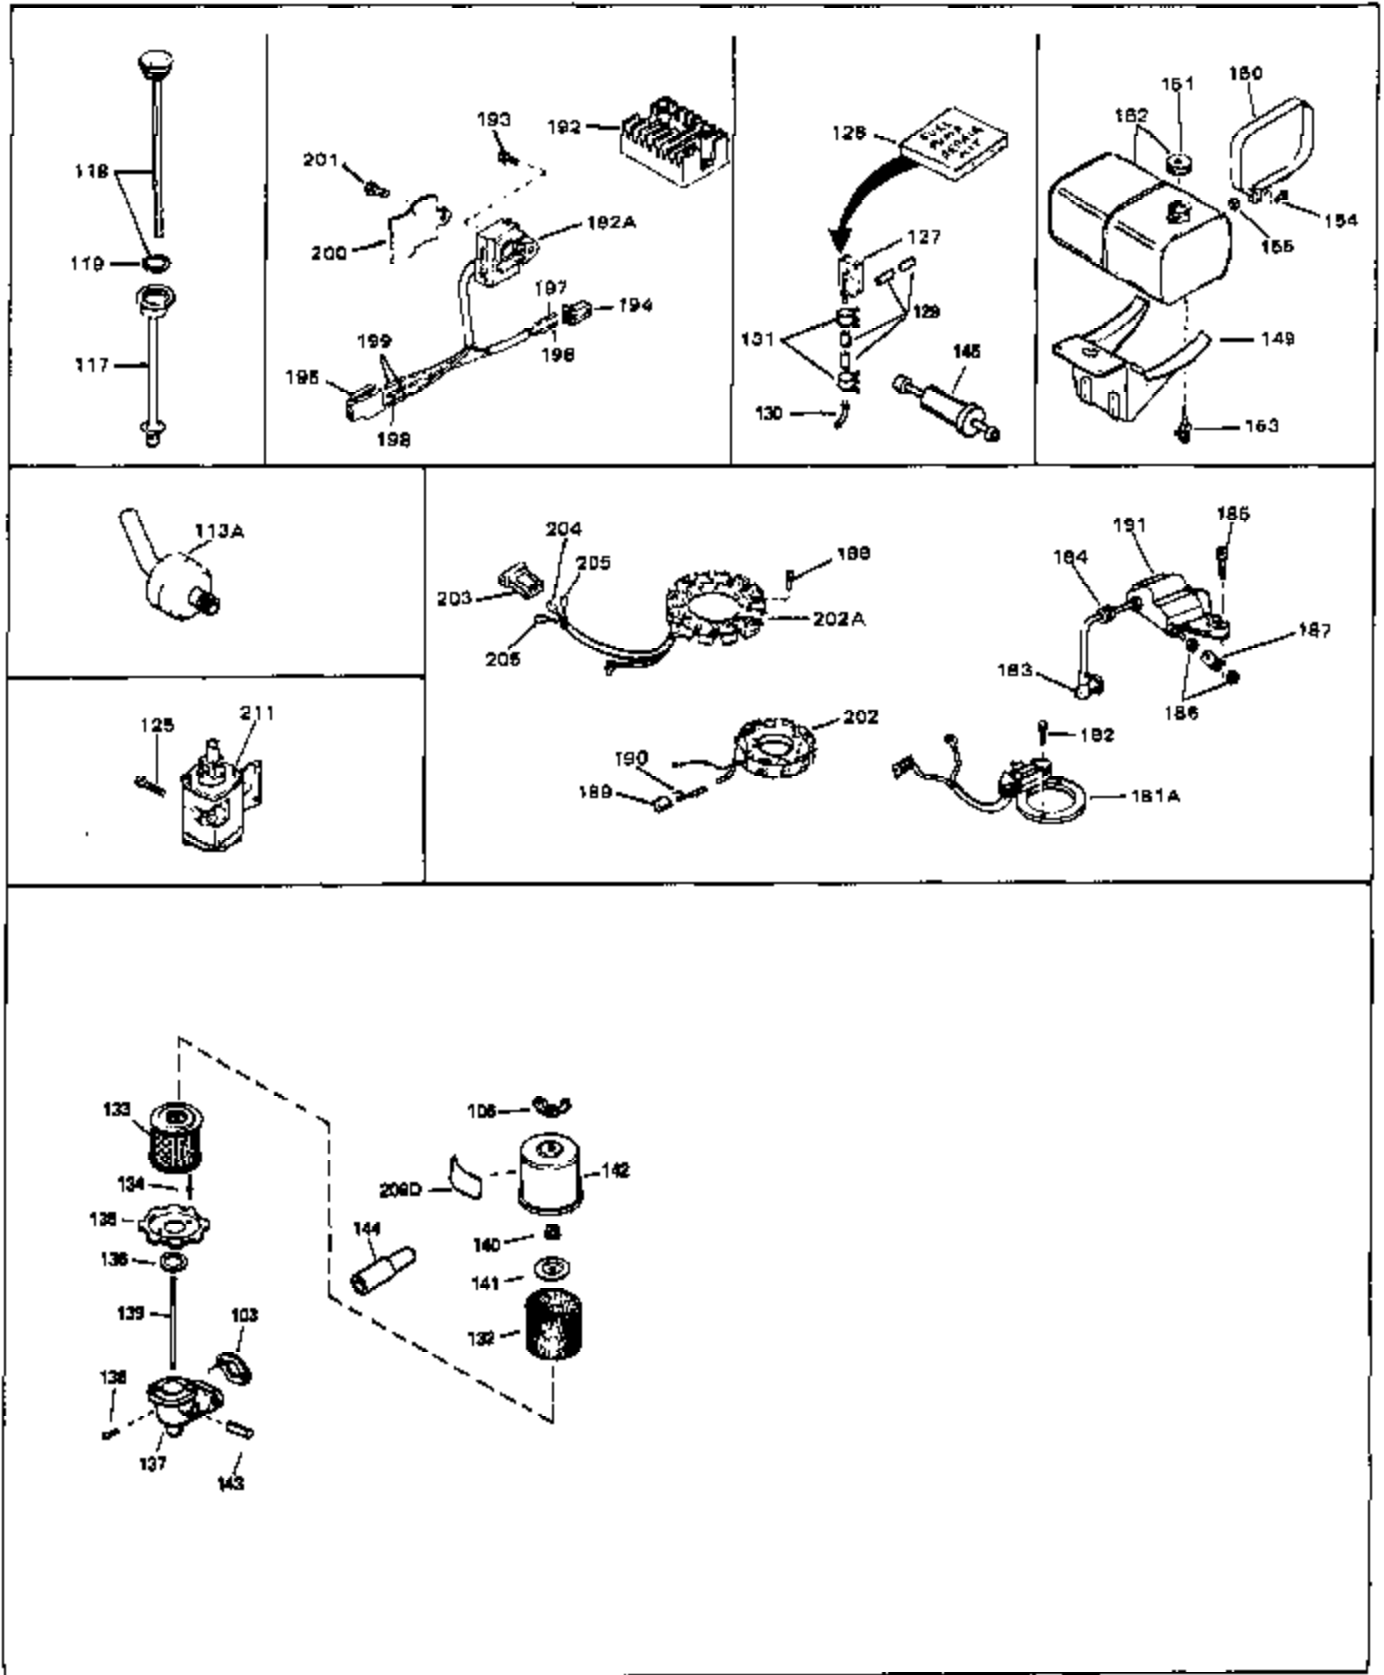

Ref #	Part Number	Qty	Description
103	27272	0	Gasket, Air cleaner
106	650513	0	Nut, Wing
117	33951A	0	Tube, Oil filler
118	33950A	0	Dipstick, Oil (Twist Lock)
119	33590	0	"O" Ring
129	30962	0	Line, Fuel (Braided 32")
131	26460	0	Clamp, Fuel line
151	34118	0	Cap, Fuel filler (Red Plastic) (Spurt
151	34210	0	Cap, Fuel filler (Red Plastic) (Spurt
183	610118	0	Cover, Spark plug
184	610750	0	Grommet, Lead wire
185	650661	0	Screw, Fil. hd. w/conical spring washer,
186	610408	0	Nut, Terminal
187	610908	0	Terminal, Female
188	650521	0	Screw
191	610906	0	Magneto, Solid state (Incl. Nos. 183, 184,
200	34276	0	Cover plate, Blower housing
201	650736	0	Screw
202A	610902	0	Coil Assy., Alternator (20 Amp)
203	610903	0	Connector, Flat
204	610904	0	Terminal
205	610905	0	Terminal