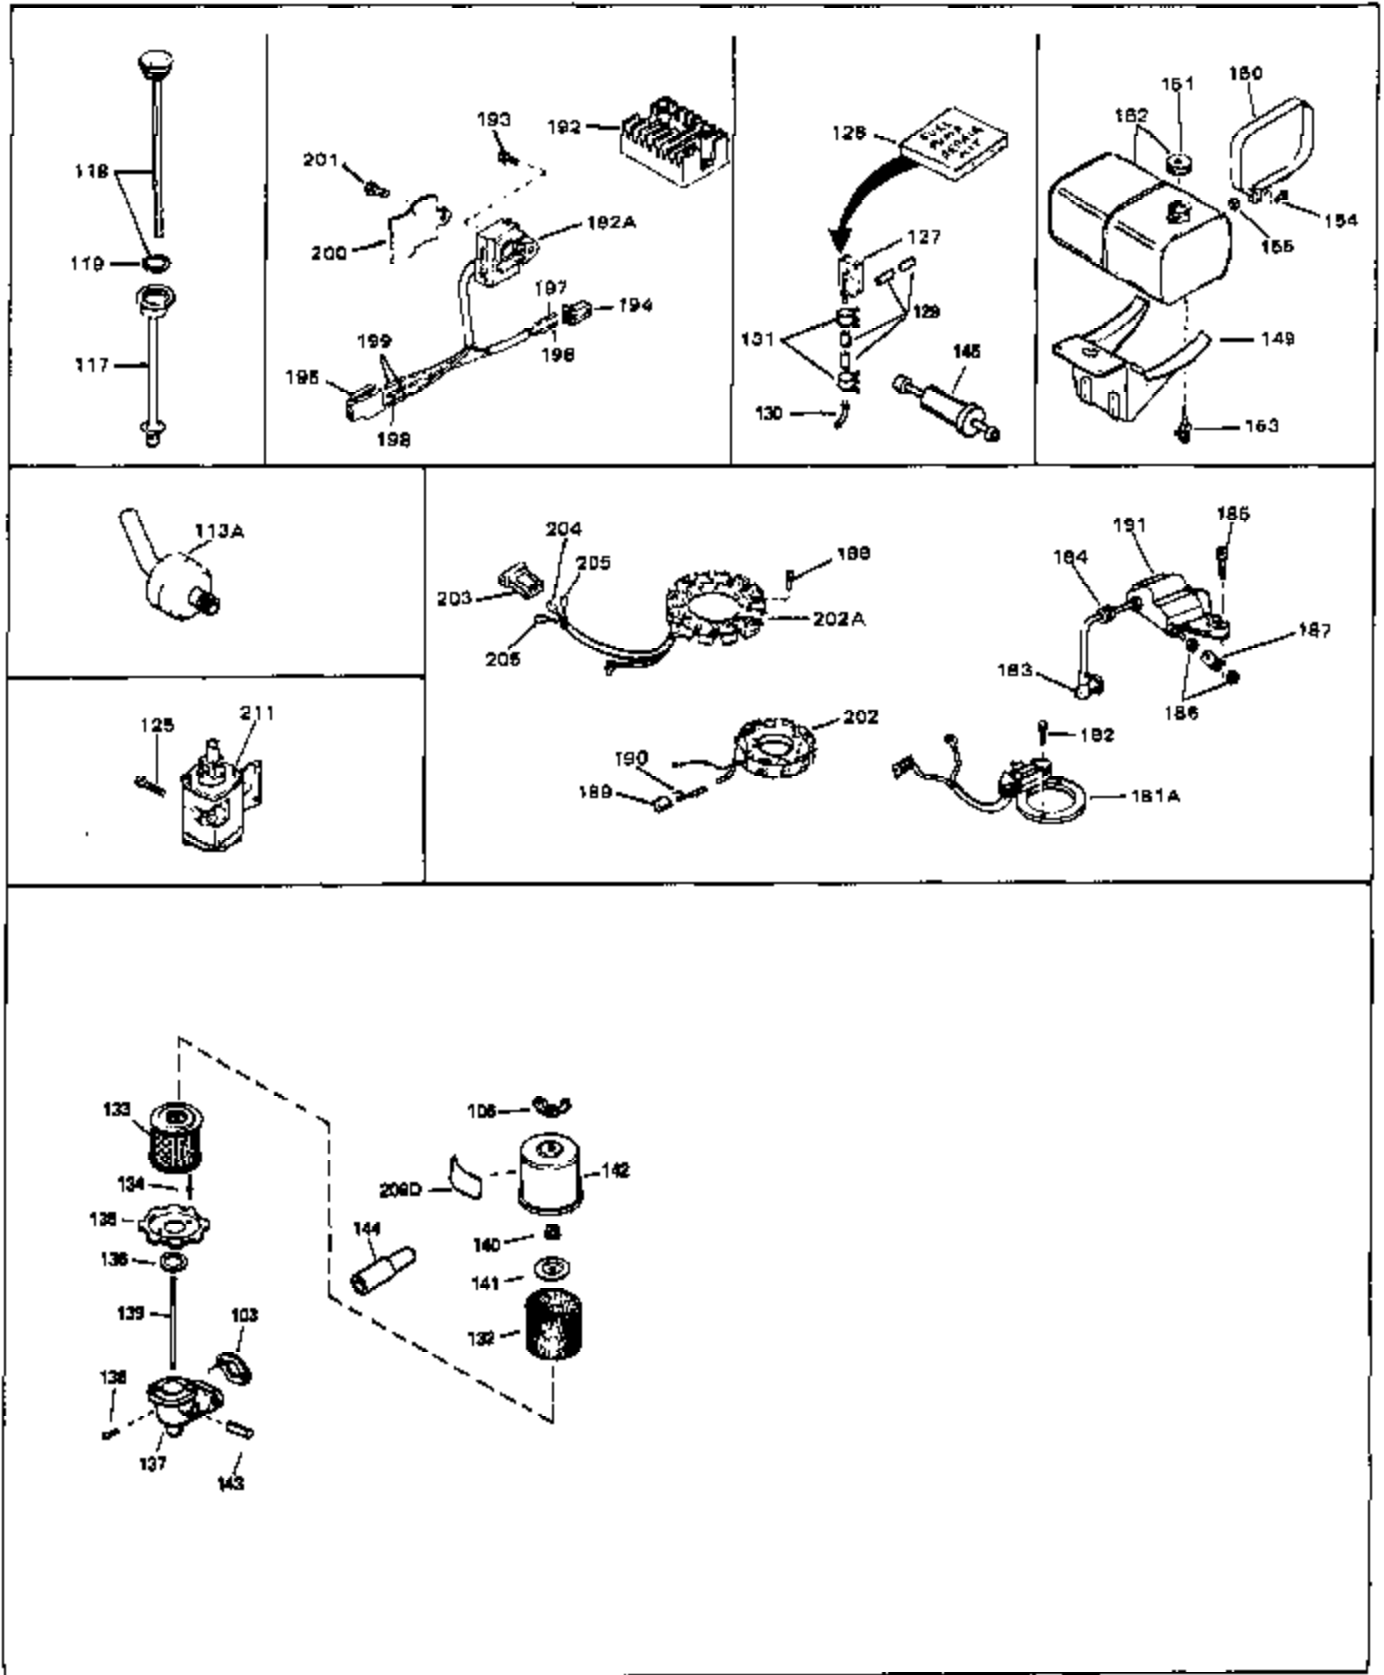

Ref #	Part Number	Qty	Description
103	27272	0	Gasket, Air cleaner
106	650513	0	Nut, Wing
117	33951A	0	Tube, Oil filler
118	33950A	0	Dipstick, Oil (Twist Lock)
119	33590	0	"O" Ring
125	650781	0	Screw, Hex hd. Sems, 5/16-18 x 11/16
129	30705	0	Line, Fuel (Braided 16")
131	26460	0	Clamp, Fuel line
151	34118	0	Cap, Fuel filler (Red Plastic) (Spurt
151	34210	0	Cap, Fuel filler (Red Plastic) (Spurt
183	610118	0	Cover, Spark plug
184	610750	0	Grommet, Lead wire
185	650661	0	Screw, Fil. hd. w/conical spring washer,
186	610408	0	Nut, Terminal
187	610908	0	Terminal, Female
188	650521	0	Screw
191	610906	0	Magneto, Solid state (Incl. Nos. 183, 184,
192	610907	0	Regulator, Rectifier (20 Amp)
202A	610902	0	Coil Assy., Alternator (20 Amp)
203	610903	0	Connector, Flat
204	610904	0	Terminal
205	610905	0	Terminal
211	32817	0	Motor, Starter (12 Volt)
211	33835	0	Motor, Starter (12 Volt)