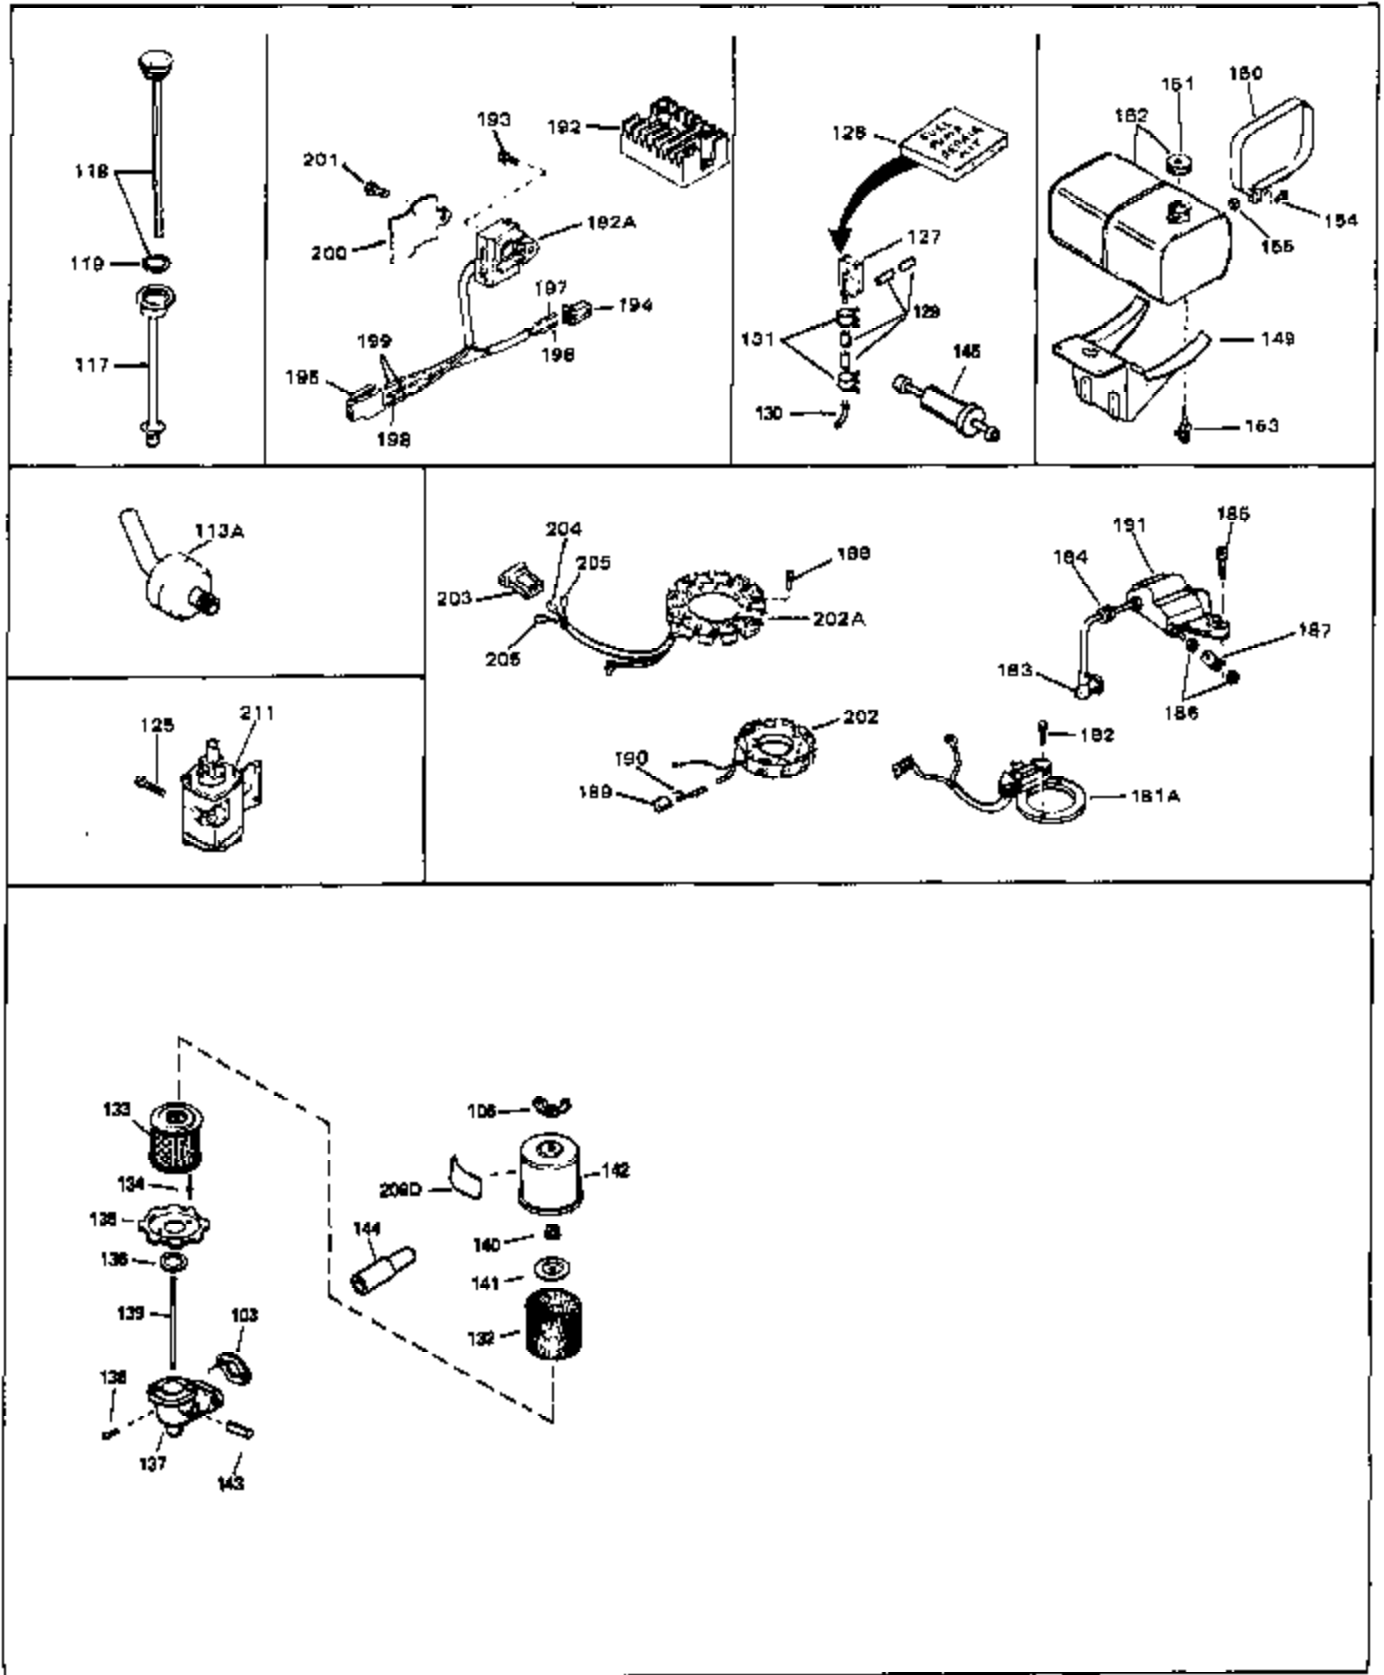

Ref #	Part Number	Qty	Description
103	27272	0	Gasket, Air cleaner
106	650513	0	Nut, Wing
117	33951A	0	Tube, Oil filler
118	33950A	0	Dipstick, Oil (Twist Lock)
119	33590	0	"O" Ring
125	650781	0	Screw, Hex hd. Sems, 5/16-18 x 11/16
127	33100	0	Fuel pump, Impulse
128	33010	0	Repair Kit, Impulse fuel pump
129	29774	0	Line, Fuel (Braided 8.25")
130	32958	0	Fitting, Fuel
131	26460	0	Clamp, Fuel line
151	34118	0	Cap, Fuel filler (Red Plastic) (Spurt
151	34210	0	Cap, Fuel filler (Red Plastic) (Spurt
183	610118	0	Cover, Spark plug
184	610750	0	Grommet, Lead wire
185	650661	0	Screw, Fil. hd. w/conical spring washer,
186	610408	0	Nut, Terminal
187	610908	0	Terminal, Female
188	650521	0	Screw
191	610906	0	Magneto, Solid state (Incl. Nos. 183, 184,
192	610907	0	Regulator, Rectifier (20 Amp)
202A	610902	0	Coil Assy., Alternator (20 Amp)
203	610903	0	Connector, Flat
204	610904	0	Terminal
205	610905	0	Terminal
211	32817	0	Motor, Starter (12 Volt)
211	33835	0	Motor, Starter (12 Volt)