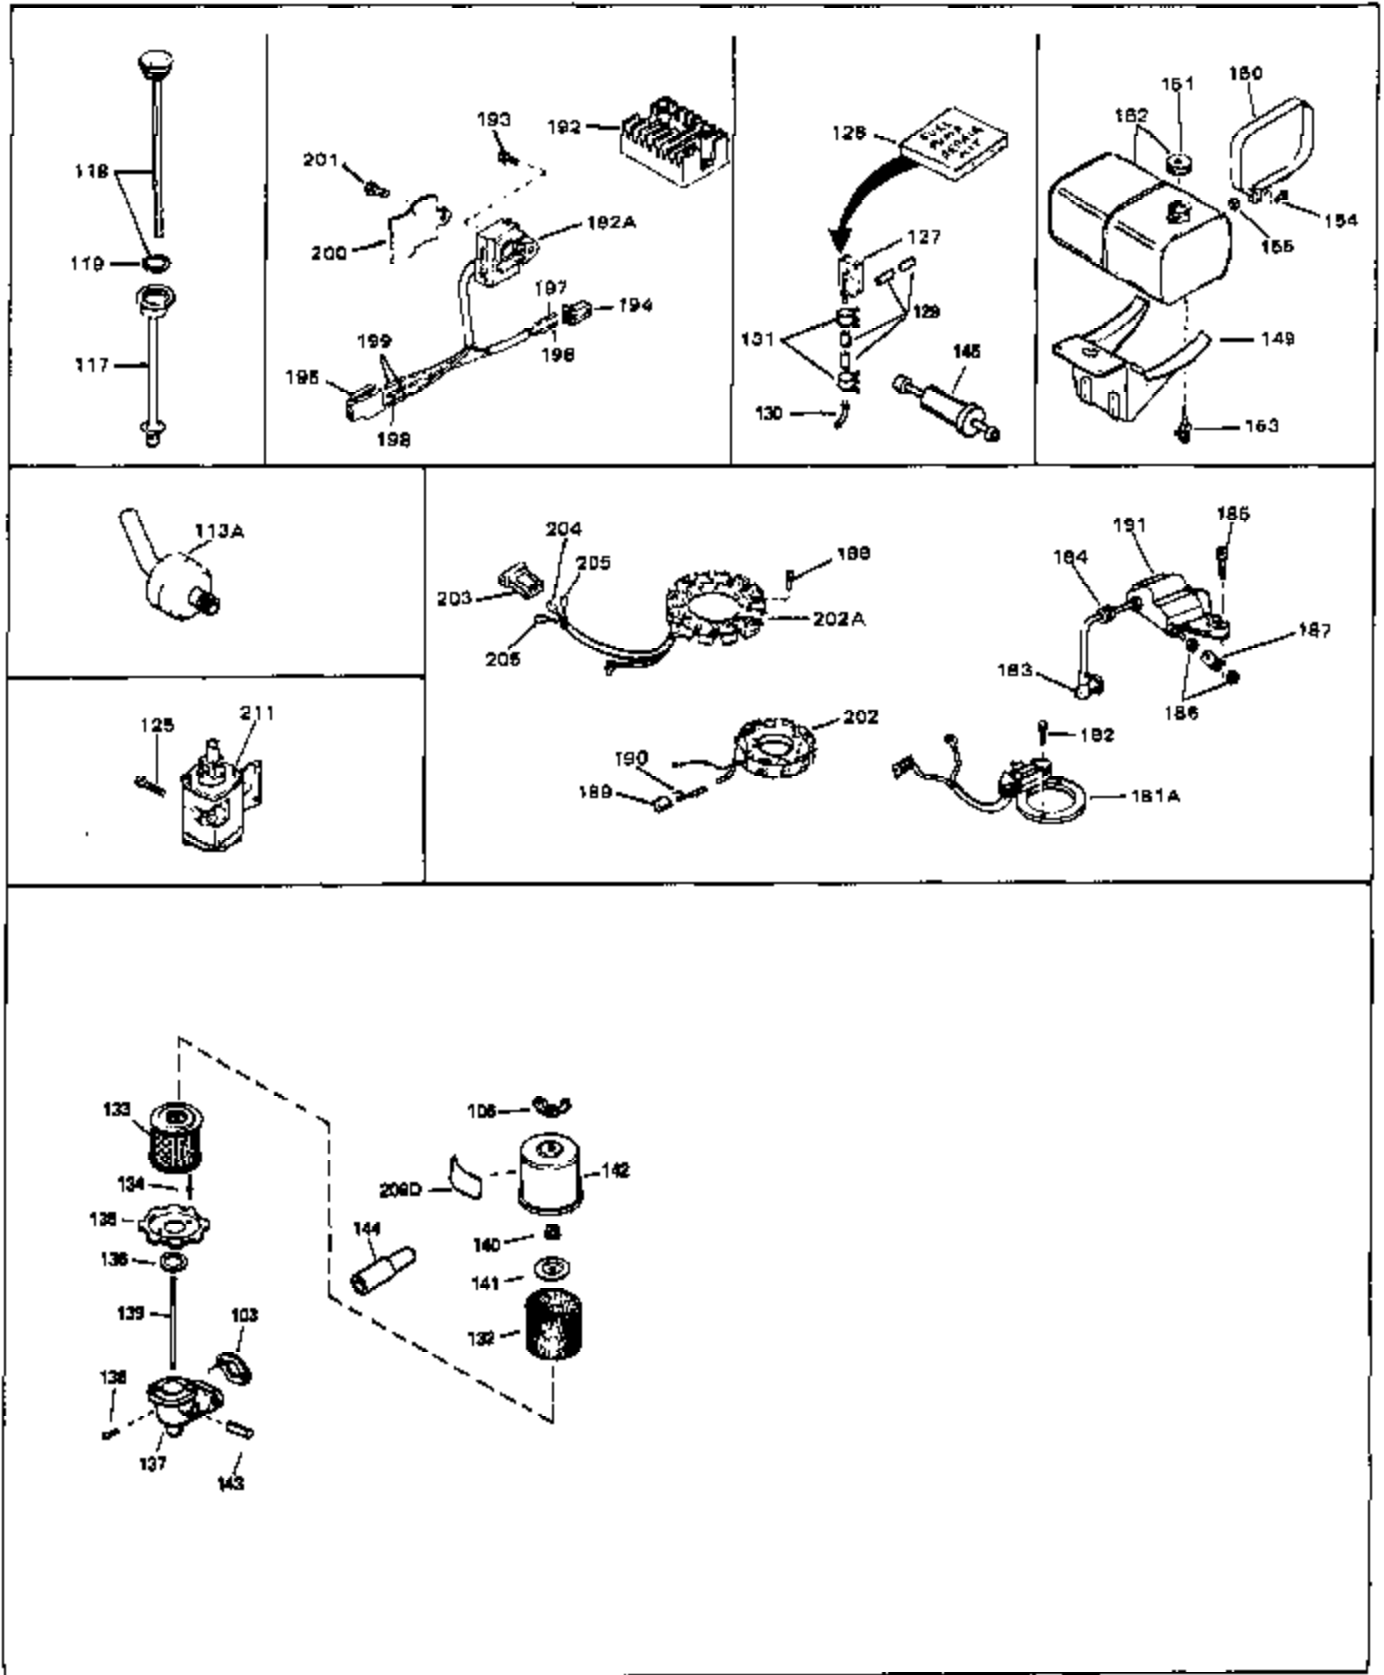

Ref #	Part Number	Qty	Description
103	27272	0	Gasket, Air cleaner
106	650513	0	Nut, Wing
125	650781	0	Screw, Hex hd. Sems, 5/16-18 x 11/16
130	29634	0	Fitting, Fuel
151	34118	0	Cap, Fuel filler (Red Plastic) (Spurt
151	34210	0	Cap, Fuel filler (Red Plastic) (Spurt
183	610118	0	Cover, Spark plug
184	610750	0	Grommet, Lead wire
185	650661	0	Screw, Fil. hd. w/conical spring washer,
186	610408	0	Nut, Terminal
187	610908	0	Terminal, Female
188	650521	0	Screw
191	610906	0	Magneto, Solid state (Incl. Nos. 183, 184,
192A	610996	0	Regulator, Rectifier (20 Amp)
193	30688	0	Screw, Hex hd. Sems, 1/4-20 x 1/2
194	610921	0	Connector
195	610990	0	Connector, Male
196	610922	0	Terminal
197	610989	0	Terminal
198	610992	0	Terminal, Female
199	610991	0	Terminal, Female
202A	610902	0	Coil Assy., Alternator (20 Amp)
203	610903	0	Connector, Flat
204	610904	0	Terminal
205	610905	0	Terminal
211	32817	0	Motor, Starter (12 Volt)
211	33835	0	Motor, Starter (12 Volt)