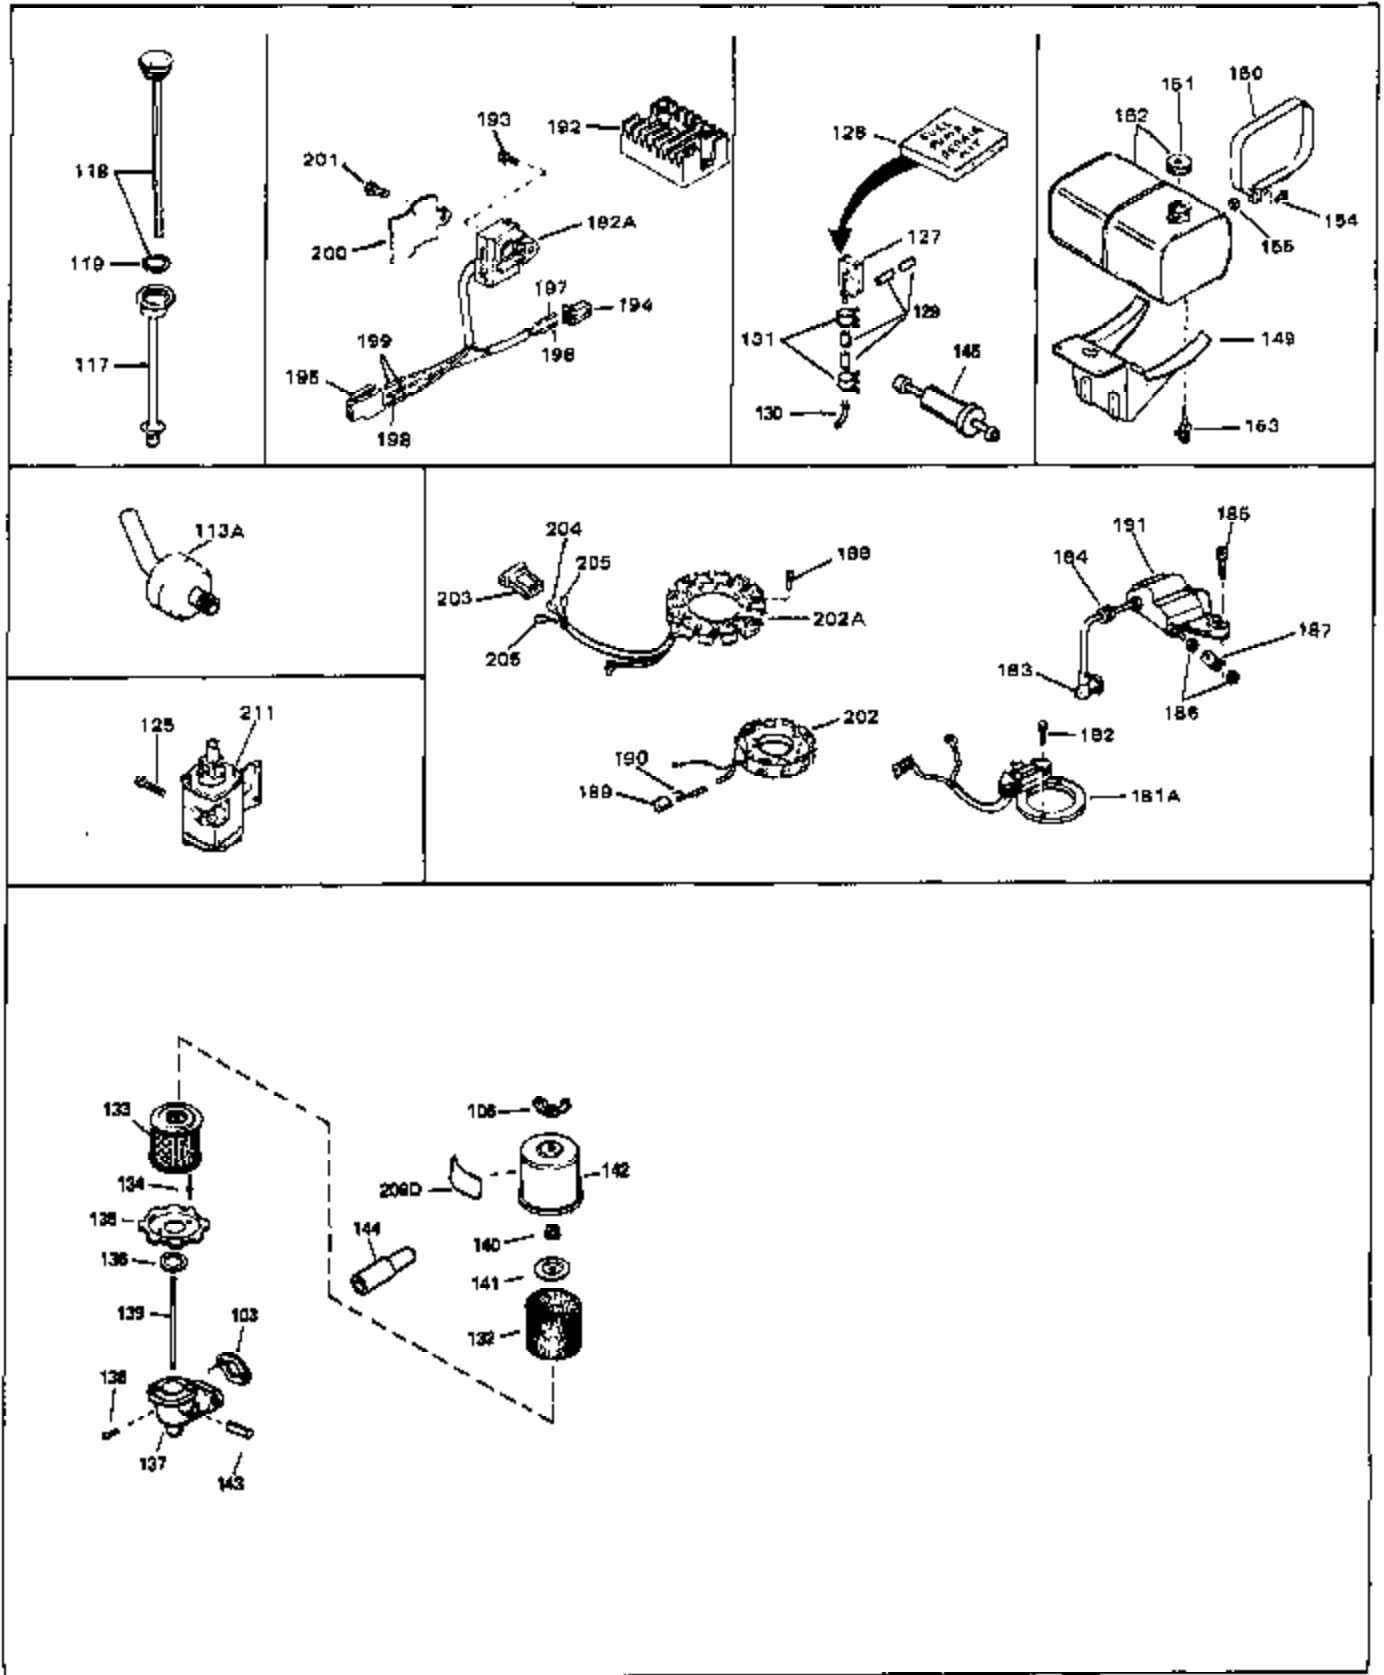

Ref #	Part Number	Qty	Description
103	27272	0	Gasket, Air cleaner
106	650513	0	Nut, Wing
125	650781	0	Screw, Hex hd. Sems, 5/16-18 x 11/16
149	31978	0	Bracket, Fuel tank
150	31979	0	Strap, Fuel tank
151	34118	0	Cap, Fuel filler (Red Plastic) (Spurt
151	34210	0	Cap, Fuel filler (Red Plastic) (Spurt
152	31977	0	Tank Assy., Fuel (6 qt.)
153	29683	0	Strainer & Shut-off
154	650451	0	Screw
155	650456	0	Nut, Lock
183	610118	0	Cover, Spark plug
184	610750	0	Grommet, Lead wire
185	650661	0	Screw, Fil. hd. w/conical spring washer,
186	610408	0	Nut, Terminal
187	610908	0	Terminal, Female
188	650521	0	Screw
191	610906	0	Magneto, Solid state (Incl. Nos. 183, 184,
192A	610996	0	Regulator, Rectifier (20 Amp)
193	30688	0	Screw, Hex hd. Sems, 1/4-20 x 1/2
194	610921	0	Connector
195	610990	0	Connector, Male
196	610922	0	Terminal
197	610989	0	Terminal
198	610992	0	Terminal, Female
199	610991	0	Terminal, Female
202A	610902	0	Coil Assy., Alternator (20 Amp)
203	610903	0	Connector, Flat
204	610904	0	Terminal
205	610905	0	Terminal
211	32817	0	Motor, Starter (12 Volt)
211	33835	0	Motor, Starter (12 Volt)