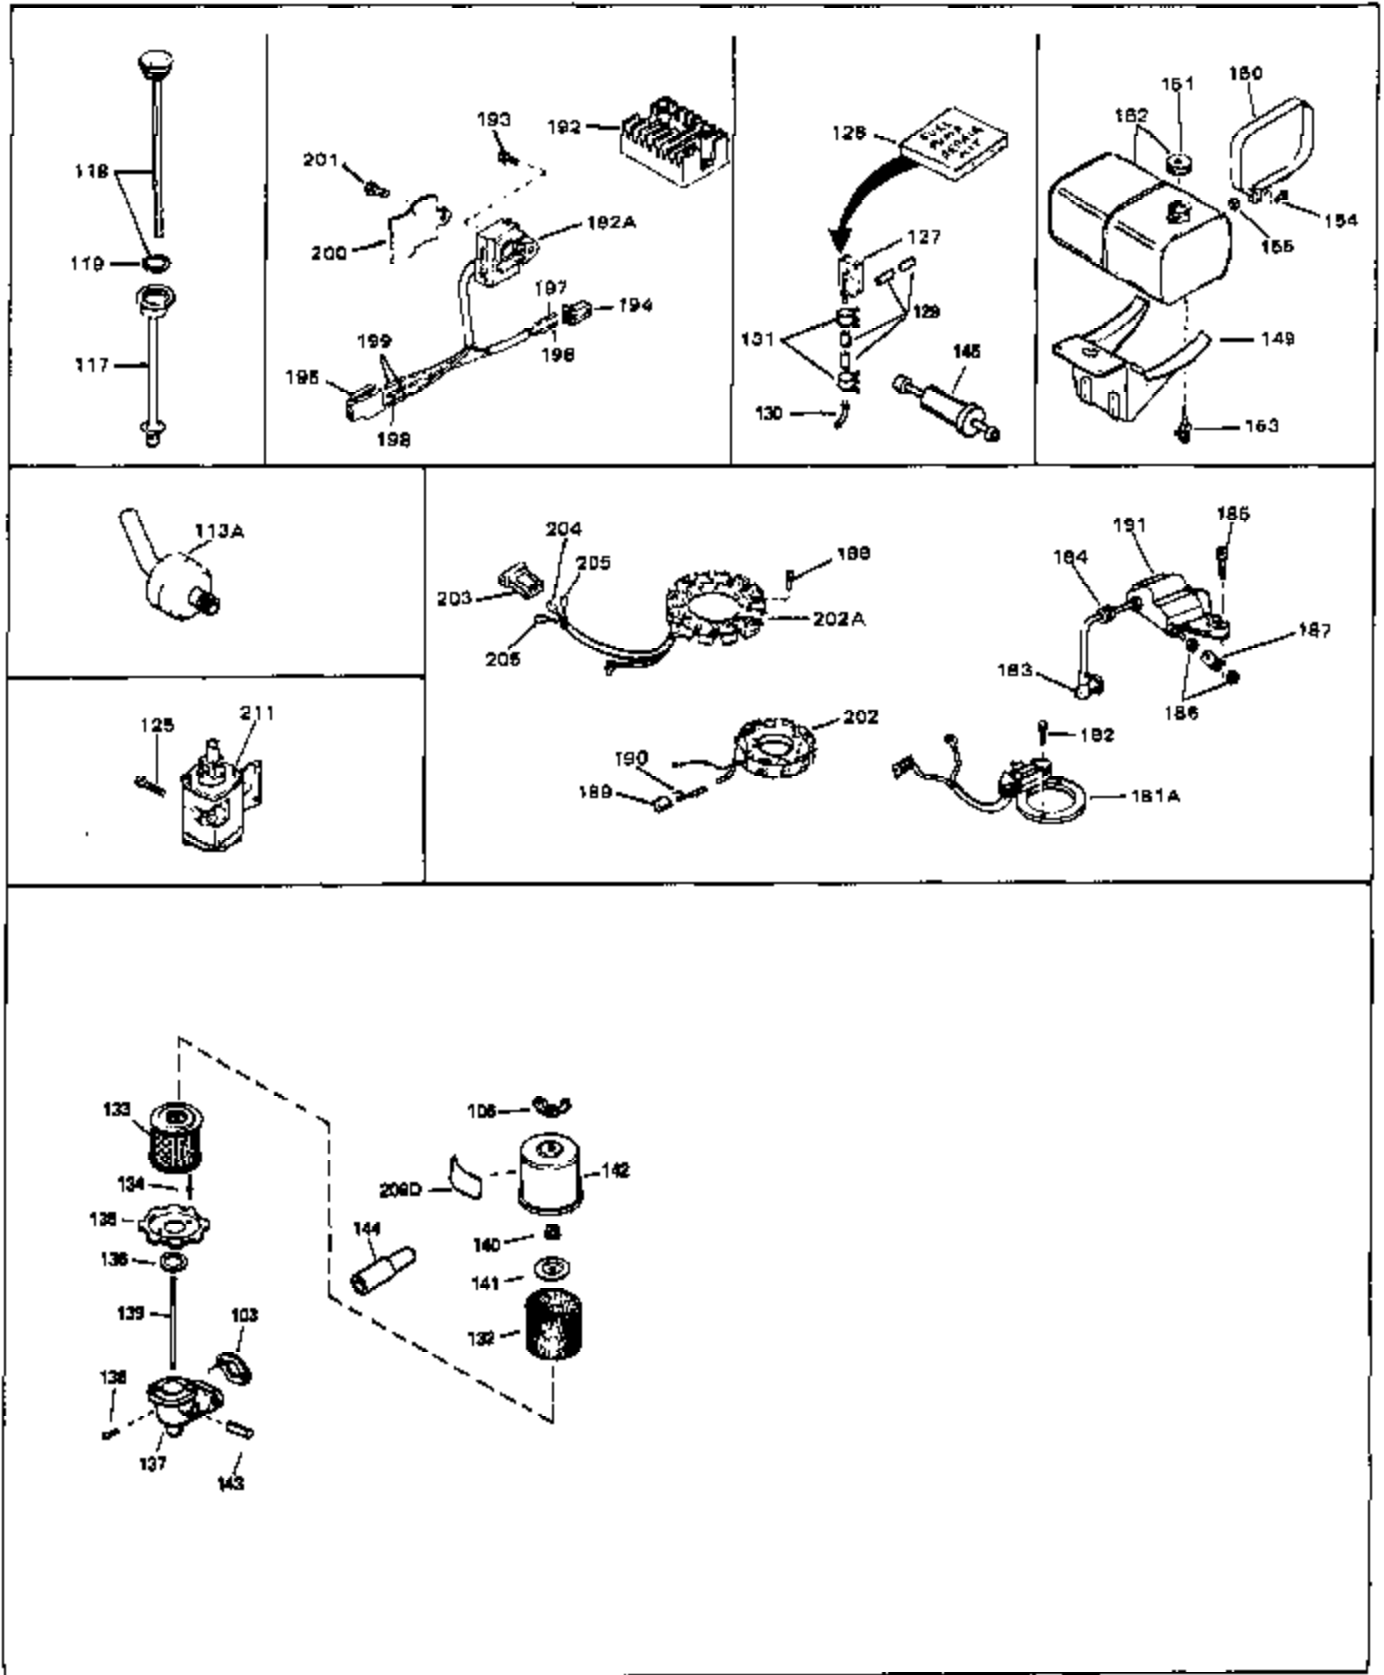

Ref #	Part Number	Qty	Description
103	27272	0	Gasket, Air cleaner
106	650513	0	Nut, Wing
125	650781	0	Screw, Hex hd. Sems, 5/16-18 x 11/16
127	33100	0	Fuel pump, Impulse
128	33010	0	Repair Kit, Impulse fuel pump
129	29774	0	Line, Fuel (Braided 8.25")
130	32958	0	Fitting, Fuel
131	26460	0	Clamp, Fuel line
149	31978	0	Bracket, Fuel tank
150	31979	0	Strap, Fuel tank
151	34118	0	Cap, Fuel filler (Red Plastic) (Spurt
151	34210	0	Cap, Fuel filler (Red Plastic) (Spurt
152	31977	0	Tank Assy., Fuel (6 qt.)
153	29683	0	Strainer & Shut-off
154	650451	0	Screw
155	650456	0	Nut, Lock
183	610118	0	Cover, Spark plug
184	610750	0	Grommet, Lead wire
185	650661	0	Screw, Fil. hd. w/conical spring washer,
186	610408	0	Nut, Terminal
187	610908	0	Terminal, Female
188	650521	0	Screw
191	610906	0	Magneto, Solid state (Incl. Nos. 183, 184,
192A	610996	0	Regulator, Rectifier (20 Amp)
193	30688	0	Screw, Hex hd. Sems, 1/4-20 x 1/2
194	610921	0	Connector
195	610990	0	Connector, Male
196	610922	0	Terminal
197	610989	0	Terminal
198	610992	0	Terminal, Female
199	610991	0	Terminal, Female
202A	610902	0	Coil Assy., Alternator (20 Amp)
203	610903	0	Connector, Flat
204	610904	0	Terminal
205	610905	0	Terminal
211	32817	0	Motor, Starter (12 Volt)
211	33835	0	Motor, Starter (12 Volt)