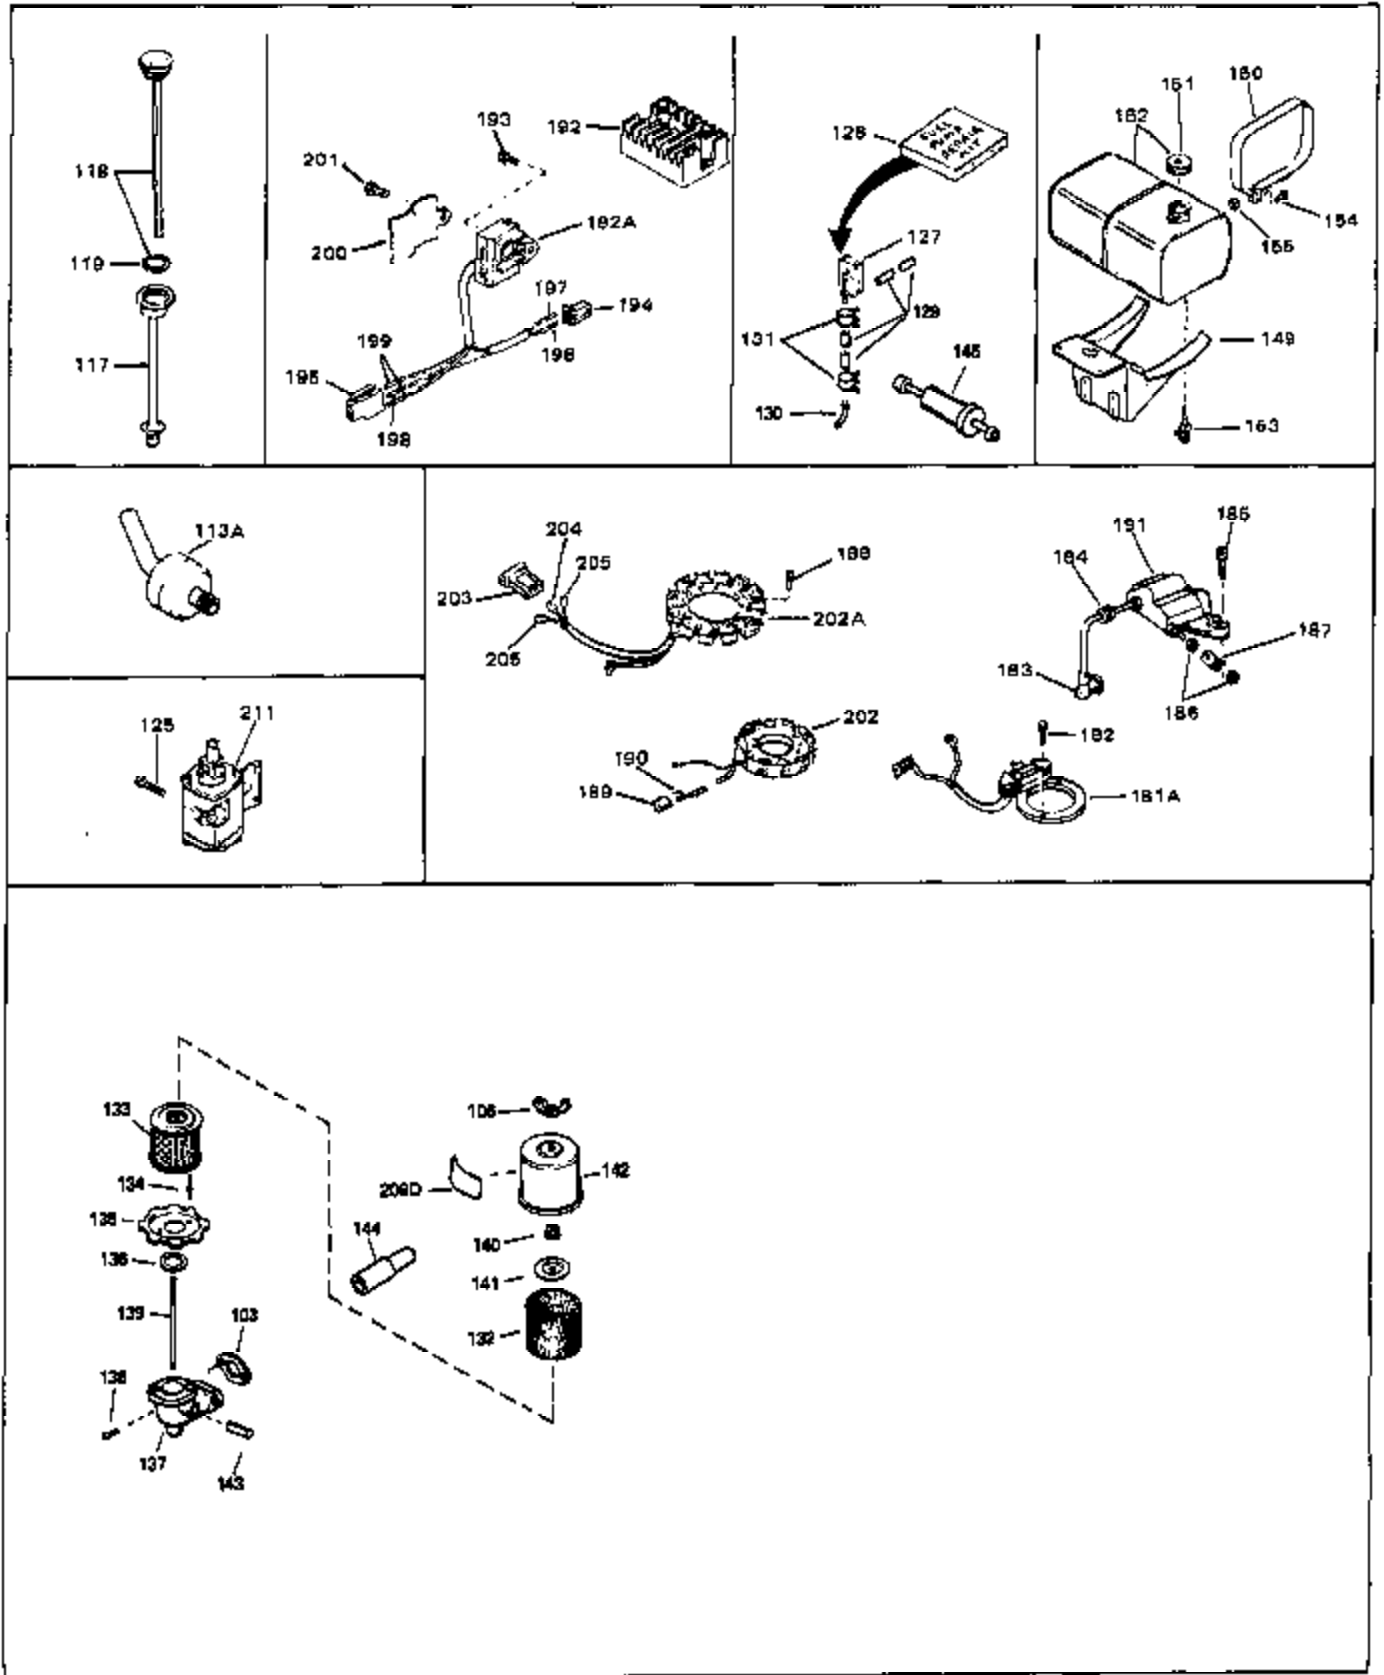

Ref #	Part Number	Qty	Description
103	27272	0	Gasket, Air cleaner
106	650513	0	Nut, Wing
125	650781	0	Screw, Hex hd. Sems, 5/16-18 x 11/16
127	33100	0	Fuel pump, Impulse
128	33010	0	Repair Kit, Impulse fuel pump
129	29774	0	Line, Fuel (Braided 8.25")
130	29634	0	Fitting, Fuel
130	32958	0	Fitting, Fuel
131	26460	0	Clamp, Fuel line
149	31978	0	Bracket, Fuel tank
150	31979	0	Strap, Fuel tank
151	34118	0	Cap, Fuel filler (Red Plastic) (Spurt
151	34210	0	Cap, Fuel filler (Red Plastic) (Spurt
152	31977	0	Tank Assy., Fuel (6 qt.)
153	29683	0	Strainer & Shut-off
154	650451	0	Screw
155	650456	0	Nut, Lock
183	610118	0	Cover, Spark plug
184	610750	0	Grommet, Lead wire
185	650661	0	Screw, Fil. hd. w/conical spring washer,
186	610408	0	Nut, Terminal
187	610908	0	Terminal, Female
188	650521	0	Screw
192A	610996	0	Regulator, Rectifier (20 Amp)
193	30688	0	Screw, Hex hd. Sems, 1/4-20 x 1/2
194	610921	0	Connector
195	610990	0	Connector, Male
196	610922	0	Terminal
197	610989	0	Terminal
198	610992	0	Terminal, Female
199	610991	0	Terminal, Female
202A	610902	0	Coil Assy., Alternator (20 Amp)
203	610903	0	Connector, Flat
204	610904	0	Terminal
205	610905	0	Terminal
211	32817	0	Motor, Starter (12 Volt)
211	33835	0	Motor, Starter (12 Volt)