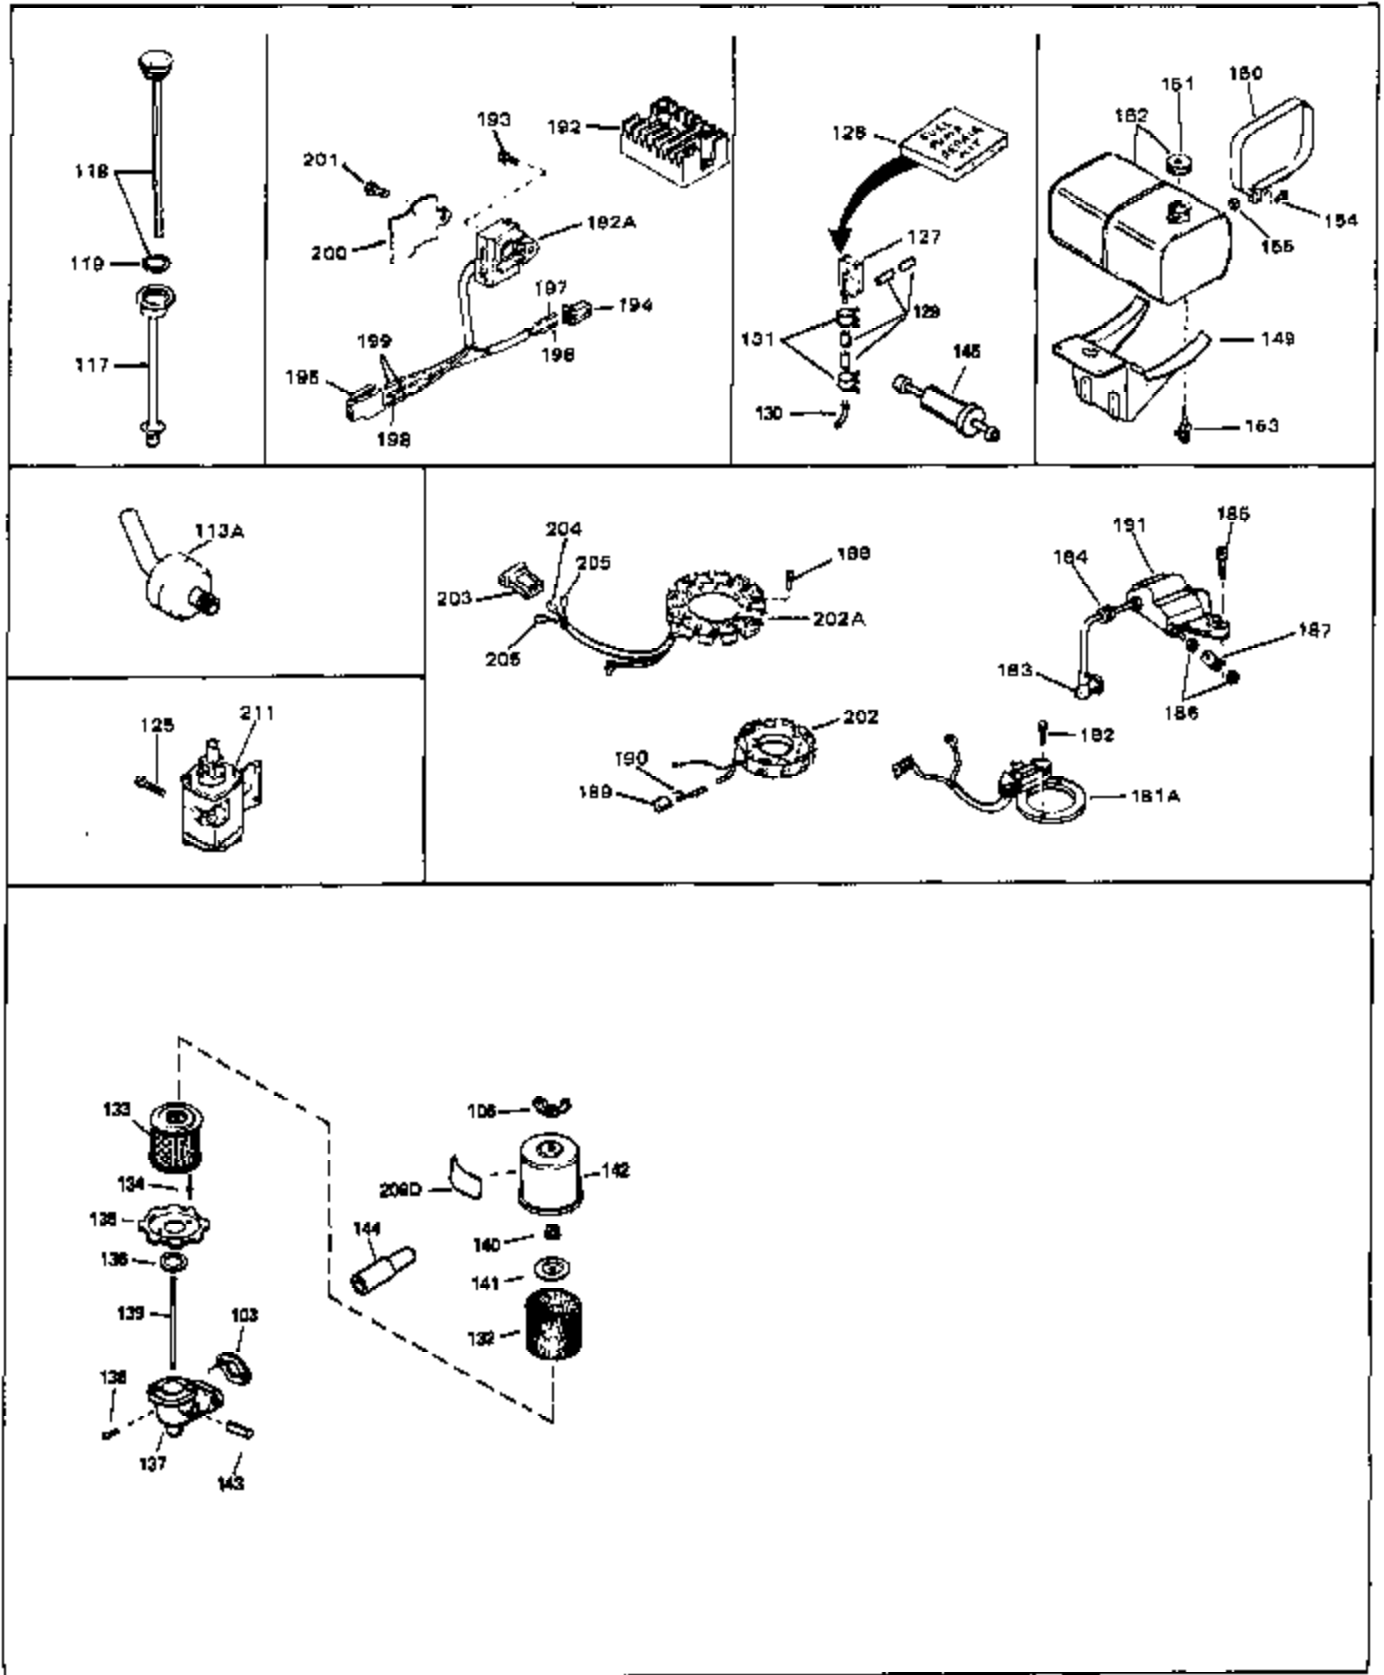

Ref #	Part Number	Qty	Description
103	27272	0	Gasket, Air cleaner
106	650513	0	Nut, Wing
127	33100	0	Fuel pump, Impulse
128	33010	0	Repair Kit, Impulse fuel pump
129	29774	0	Line, Fuel (Braided 8.25")
130	29634	0	Fitting, Fuel
130	32958	0	Fitting, Fuel
131	26460	0	Clamp, Fuel line
149	31978	0	Bracket, Fuel tank
150	31979	0	Strap, Fuel tank
151	34118	0	Cap, Fuel filler (Red Plastic) (Spurt
151	34210	0	Cap, Fuel filler (Red Plastic) (Spurt
152	31977	0	Tank Assy., Fuel (6 qt.)
153	29683	0	Strainer & Shut-off
154	650451	0	Screw
155	650456	0	Nut, Lock
181A	610965	0	Stator Plate Assy. (Solid state)
182	650399	0	Screw, Phil. fil. hd. Sems, 10-32 x 5/8
183	610118	0	Cover, Spark plug
184	610750	0	Grommet, Lead wire
185	650661	0	Screw, Fil. hd. w/conical spring washer,
186	610408	0	Nut, Terminal
187	610908	0	Terminal, Female
191	610906	0	Magneto, Solid state (Incl. Nos. 183, 184,