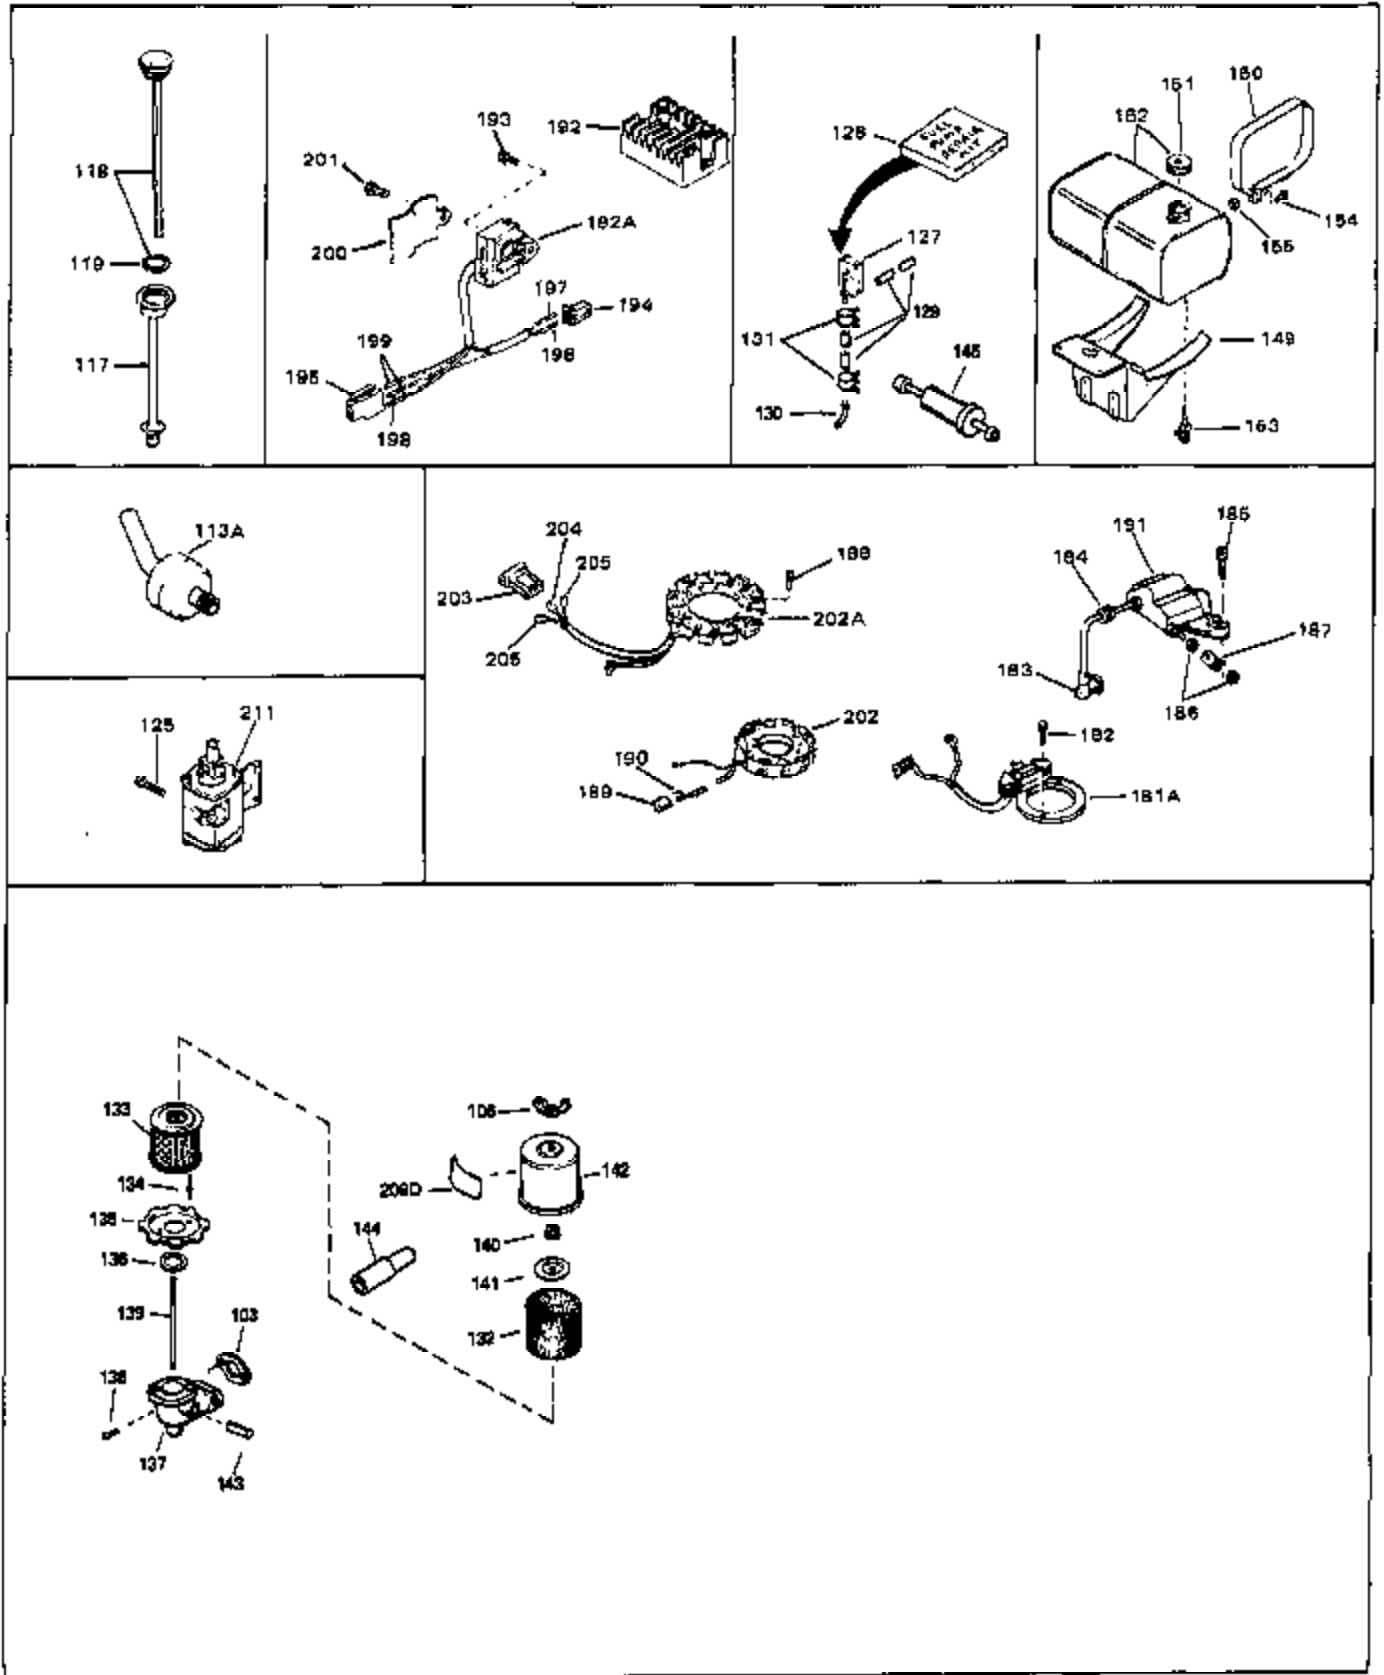

Ref #	Part Number	Qty	Description
103	27272	0	Gasket, Air cleaner
106	650513	0	Nut, Wing
117	33951A	0	Tube, Oil filler
118	33950A	0	Dipstick, Oil (Twist Lock)
119	33590	0	"O" Ring
149	31978	0	Bracket, Fuel tank
150	31979	0	Strap, Fuel tank
151	34118	0	Cap, Fuel filler (Red Plastic) (Spurt
151	34210	0	Cap, Fuel filler (Red Plastic) (Spurt
152	31977	0	Tank Assy., Fuel (6 qt.)
153	29683	0	Strainer & Shut-off
154	650451	0	Screw
155	650456	0	Nut, Lock
183	610118	0	Cover, Spark plug
184	610750	0	Grommet, Lead wire
185	650661	0	Screw, Fil. hd. w/conical spring washer,
186	610408	0	Nut, Terminal
188	650521	0	Screw
191	610906	0	Magneto, Solid state (Incl. Nos. 183, 184,
192A	610996	0	Regulator, Rectifier (20 Amp)
193	30688	0	Screw, Hex hd. Sems, 1/4-20 x 1/2
194	610921	0	Connector
195	610990	0	Connector, Male
196	610922	0	Terminal
197	610989	0	Terminal
198	610992	0	Terminal, Female
199	610991	0	Terminal, Female
202A	610902	0	Coil Assy., Alternator (20 Amp)
203	610903	0	Connector, Flat
204	610904	0	Terminal
205	610905	0	Terminal