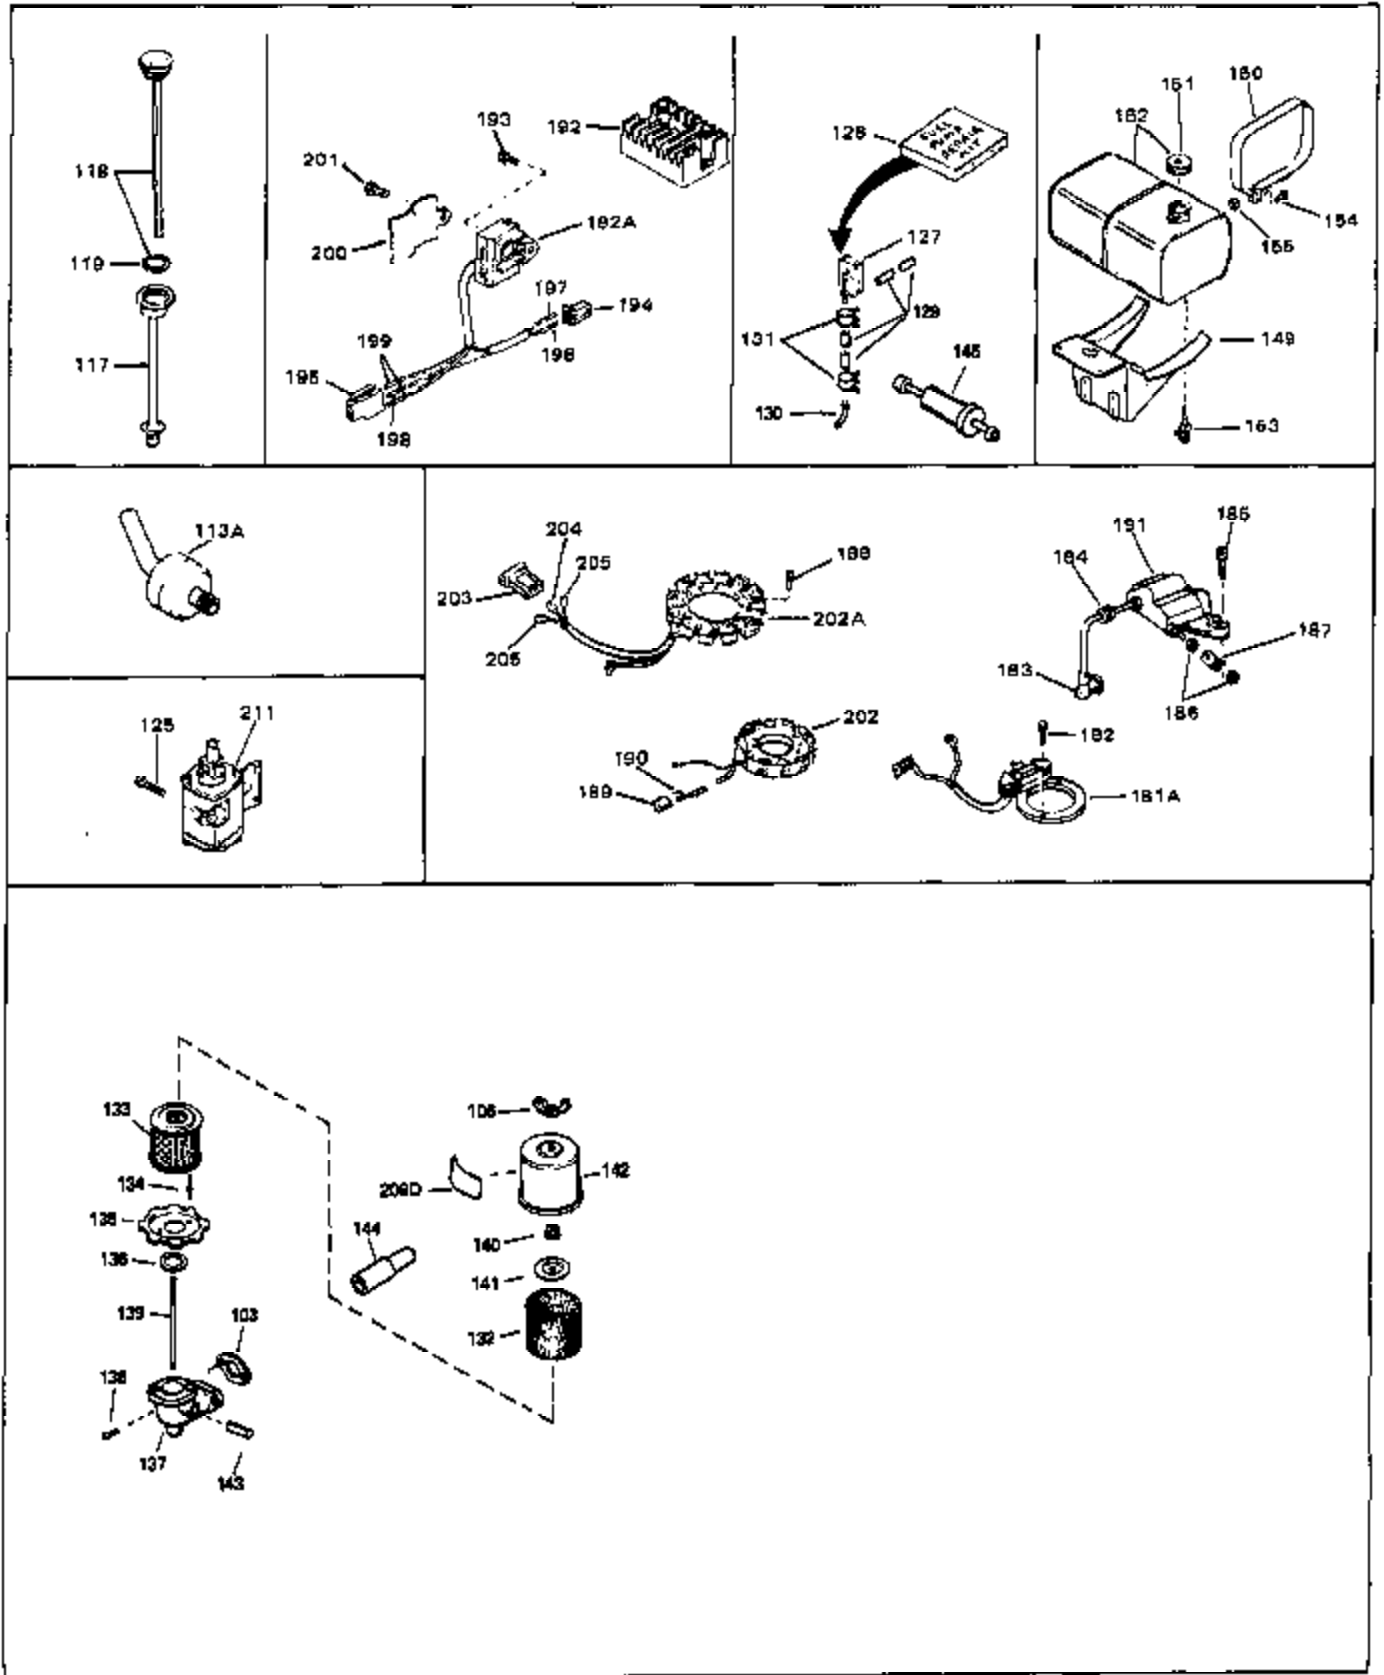

Ref #	Part Number	Qty	Description
103	27272	0	Gasket, Air cleaner
106	650513	0	Nut, Wing
117	33951A	0	Tube, Oil filler
118	33950A	0	Dipstick, Oil (Twist Lock)
119	33590	0	"O" Ring
132	34783	0	Filter, Pre-air
133	34782	0	Element & Bracket Assy., Air
134	0	0	Rivet, Pop (1/8" diameter)
135	34699	0	Bracket, Air cleaner
136	34698	0	Gasket, Air cleaner
137	34697	0	Elbow, Air cleaner
138	650163	0	Screw, Fil. hd. Sems, 10-32 x 7/8
139	650826	0	Stud, 1/4-20 x 6.20, threaded both ends
140	650825	0	Nut & Lockwasher, 1/4-20
141	34701	0	Bracket, Air cleaner
142	34781	0	Cover, Air cleaner
143	28534	0	Plug, Pipe (Hex countersunk headless,
144	35043	0	Tube Assy., Carburetor
149	31978	0	Bracket, Fuel tank
150	31979	0	Strap, Fuel tank
151	34118	0	Cap, Fuel filler (Red Plastic) (Spurt
151	34210	0	Cap, Fuel filler (Red Plastic) (Spurt
152	31977	0	Tank Assy., Fuel (6 qt.)
153	29683	0	Strainer & Shut-off
154	650451	0	Screw
155	650456	0	Nut, Lock
181A	610965	0	Stator Plate Assy. (Solid state)
182	650399	0	Screw, Phil. fil. hd. Sems, 10-32 x 5/8
183	610118	0	Cover, Spark plug
184	610750	0	Grommet, Lead wire
185	650661	0	Screw, Fil. hd. w/conical spring washer,
186	610408	0	Nut, Terminal
206D	34704	0	Decal, Instruction