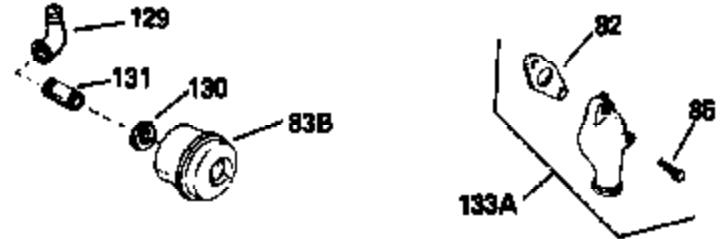

ILLUSTRATION SHOWS TYPICAL PARTS ONLY. ORDER BY PART NUMBER. PARTS NOT LISTED ARE SUPPLIED BY OEM.