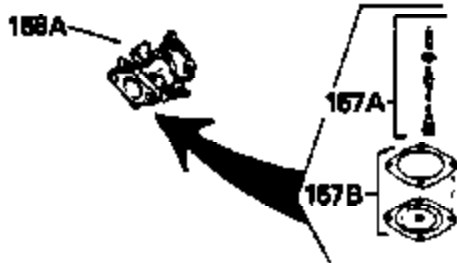

ILLUSTRATION SHOWS TYPICAL PARTS ONLY. ORDER BY PART NUMBER. PARTS NOT LISTED ARE SUPPLIED BY OEM.