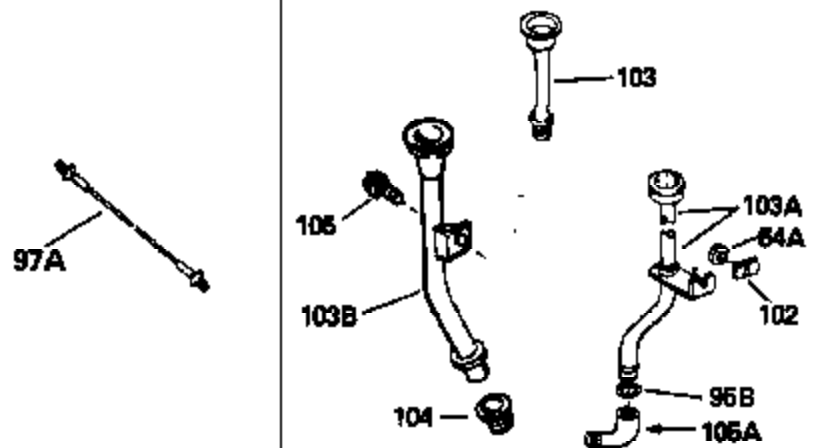

ILLUSTRATION SHOWS TYPICAL PARTS ONLY. ORDER BY PART NUMBER. PARTS NOT LISTED ARE SUPPLIED BY OEM.

STD. POINT