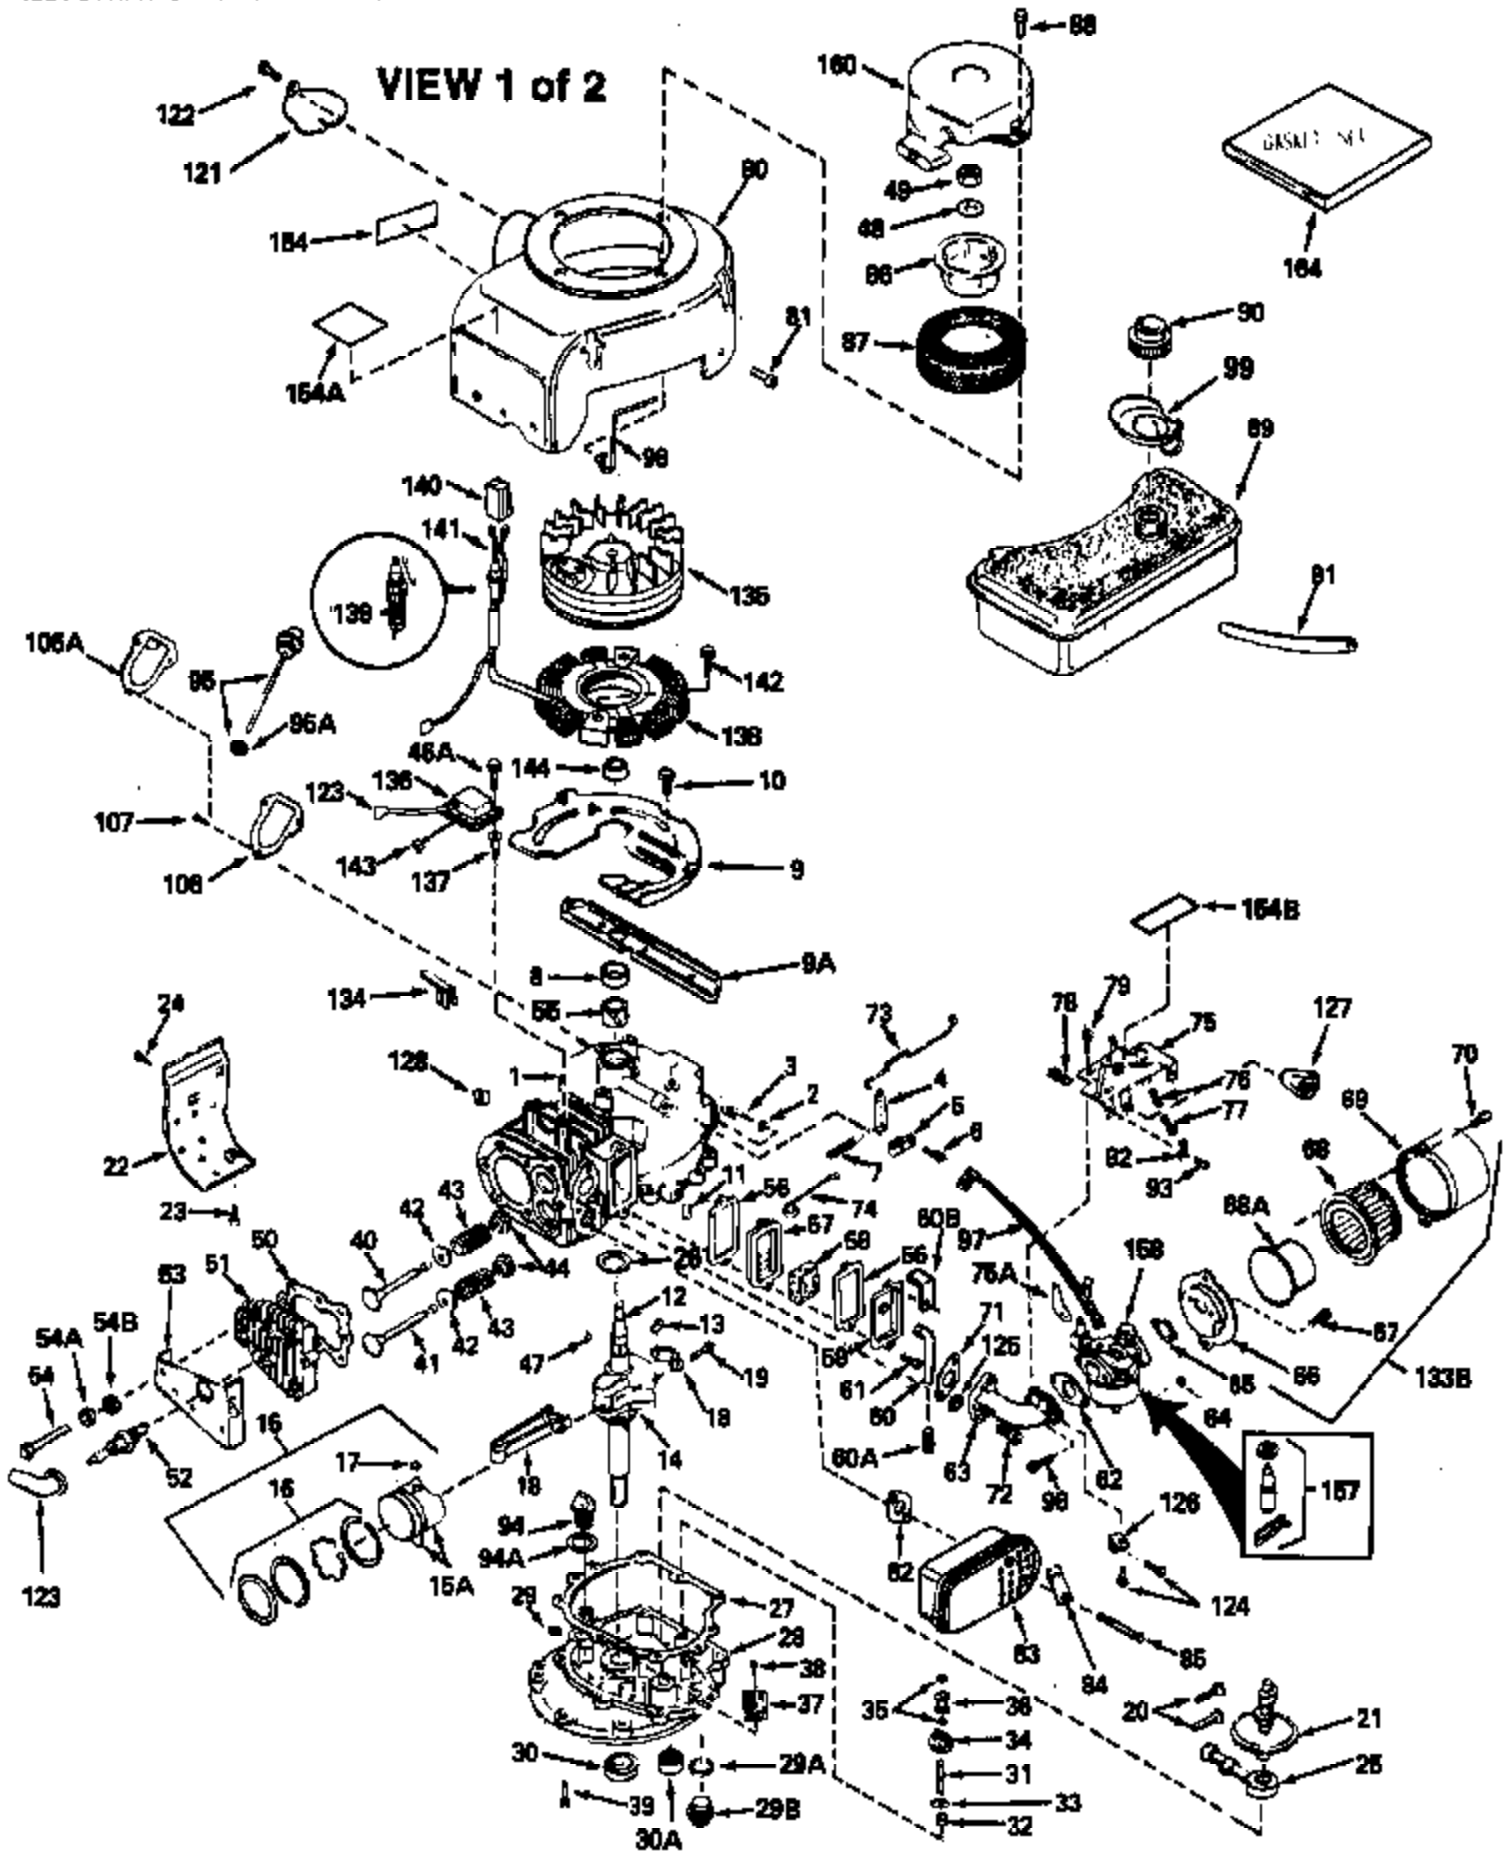

ILLUSTRATION SHOWS TYPICAL PARTS ONLY. ORDER BY PART NUMBER. PARTS NOT LISTED ARE SUPPLIED BY OEM.

Ref #	Part Number	Qty	Description
1	34920A		Cylinder (Incl. 8,11,106,106A,107)(2- 5/8")
2	28277		Washer, Flat
3	30669		Rod, Governor
4	31357		Lever, Governor
5	31335		Clamp, Governor lever
6	650548		Screw, 8-32 x 5/16"
7	31361		Spring, Governor
8	32630		Seal, Oil
9	29536		Baffle, Blower housing (Use as required)
9	35256A		Blo.Hsg.Baffle (W/E.S.knock-out)(As required)
10	650561		Screw, 1/4-20 x 5/8"
11	27652		Pin, Dowel
12	34958		Crankshaft (Incl. 13 & 14)
13	29783		Pin, Crankshaft gear
14	27884		Gear, Crankshaft
15A	31797B		Piston & Pin Ass'y. (Incl.17)(2-5/8") (Std.)
15A	31798B		Piston & Pin Ass'y. (Incl. 17) (.010" OS)
15A	31799B		Piston & Pin Ass'y. (Incl. 17) (.020" OS)
15	34503		Piston, Pin & Ring Set (2-5/8") (Std.)
15	34504		Piston, Pin & Ring Set (.010" OS)
15	34505		Piston, Pin & Ring Set (.020" OS)
16	34854		Ring Set (2-5/8") (Std.)
16	34855		Ring Set (.010" OS)
16	34856		Ring Set (.020" OS)
17	27888		Ring, Piston pin retaining
18	31295C		Rod Assy., Connecting (Incl. 19)
19	650662C		Bolt, Connecting rod (Incl. 2 pieces)
20	34034		Lifter, Valve
21	33157		Camshaft
22	30622A		Extension, Blower housing
23	650128		Screw, 10-24 x 1/2"
24	30688		Screw, 1/4-20 x 1/2"
25	31356		Pump Assy., Oil
26	650625		Washer, Thrust
27	30684		* Gasket, Cylinder cover
28	31471C		Flange Ass'y. (Incl. 29,30,31,33,182 & 183)
29	27642		Plug, Pipe (sq.hd, 1/4-28)
30	27897		Seal, Oil
31	30668		Shaft, Mech. Governor
32	31707A		Governor Spacer Assy. (Incl. 33)
33	30590A		Washer, Flat (2 required)
34	30591		Gear Assy., Governor
35	29193		Ring, Retaining
36	30588A		Spool, Governor
37	31355		Screen, Oil filter (Use as required)
38	29117		Screw, 8-32 x 5/16" (Use as required)
39	30564		Screw, 1/4-20 x 1"
40	32783		Intake Valve (Std.) (Incl. 44)
40	32784		Intake Valve (1/32" OS) (Incl. 44)
41	27878A		Exhaust Valve (Std.) (Incl. 44)
41	27880A		Exhaust Valve (1/32" OS) (Incl. 44)
42	27882		Cap, Upper valve spring
43	27881		Spring, Valve
44	32581		Cap, Lower valve spring
47	32589		Key, Flywheel
48	650815		Washer, Belleville
49	8116		Nut, Washer, 1/2-20
50	28938B		* Gasket, Head