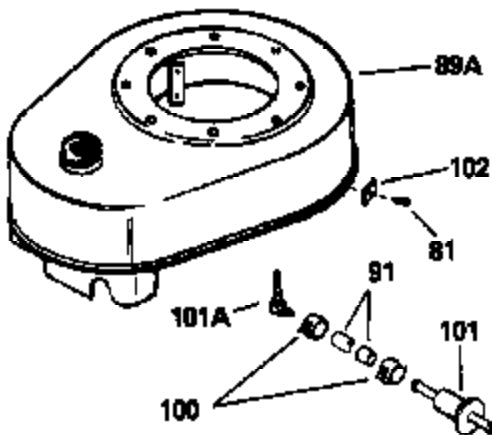

ILLUSTRATION SHOWS TYPICAL PARTS ONLY. ORDER BY PART NUMBER. PARTS NOT LISTED ARE SUPPLIED BY OEM.

OPTIONAL 110 - 120 VOLT
STARTER MOTOR KIT

VIEW 2 of 2

STD. POINT

Ref #	Part Number	Qty	Description
54A	26073		Washer, Flat (Use as required)
54A	650690		Washer, Belleville (Use as required)
81	29747B		Screw, 5/16-24 x 2 1/32"
82	27930		* Gasket, Exhaust
83C	391026		Muffler (Incl. 115, 116 & 117) (This spark arrestor muffler can be used on any model)
85	650696		Screw, 5/16-18 x 2-3/4" (Use as required)
85	650697A		Screw, 5/16-18 x 2-1/2" (Use as required)
85	30196		Screw, 5/16-18 x 3/4" (Use as required)
91	29774		Fuel Line (8-1/4") (Use as required)
91	30962		Fuel Line (32") (Use as required)
95B	30139		"O" Ring
100	26460		Clamp, Fuel line (Use as required)
103A	31568		Tube, Oil fill
115	33323		Screen, Muffler (Use as required)
116	33700		Cover & tube, Muffler (Use as required)
117	650578		Screw, 8-18 x 3/8" (Use as required)
133A	31288		Muffler Adapter Kit (Incl. 82 & 85) (As req.)
133	730130		Muffler Adap. Kit (Incl. 82 & 85) (As req.)
162	33329D		Starter Motor Kit (110-120 volt) (Refer to service number stamped on end cap of motor, or on decal, for identification. For breakdown see Division 5, Section D, Page 16.)
163	611042		Flywheel (Ring gear flywheel required on engines using 110-120 volt starter motor kits listed above) (Use on Std. point ignitions)
163	611085		Flywheel (Ring gear flywheel required on engines using 110-120 volt starter motor kits listed above) (Use on solid state ignitions)