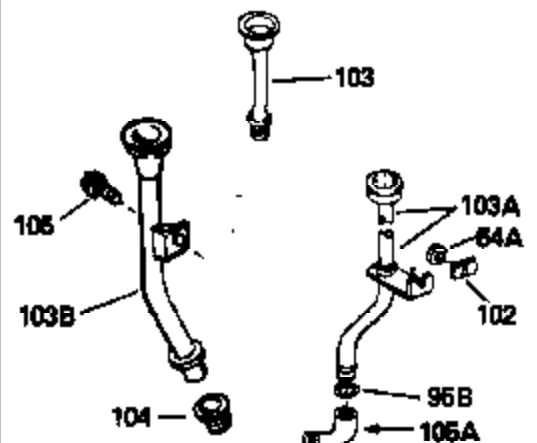

ILLUSTRATION SHOWS TYPICAL PARTS ONLY. ORDER BY PART NUMBER. PARTS NOT LISTED ARE SUPPLIED BY OEM.

OPTIONAL 110 - 120 VOLT
STARTER MOTOR KIT

VIEW 2 of 2

STD. POINT

Ref #	Part Number	Qty	Description
54A	26073		Washer, Flat (Use as required)
54A	650690		Washer, Belleville (Use as required)
81	29747B		Screw, 5/16-24 x 2 1/32"
82	27930		* Gasket, Exhaust
83C	391026		Muffler (Incl. 115, 116 & 117) (This spark arrestor muffler can be used on any model)
85	650696		Screw, 5/16-18 x 2-3/4" (Use as required)
85	650697A		Screw, 5/16-18 x 2-1/2" (Use as required)
85	30196		Screw, 5/16-18 x 3/4" (Use as required)
91	29774		Fuel Line (8-1/4") (Use as required)
91	30962		Fuel Line (32") (Use as required)
95B	30139		"O" Ring
100	26460		Clamp, Fuel line (Use as required)
103A	31568		Tube, Oil fill
115	33323		Screen, Muffler (Use as required)
116	33700		Cover & tube, Muffler (Use as required)
117	650578		Screw, 8-18 x 3/8" (Use as required)
133A	31288		Muffler Adapter Kit (Incl. 82 & 85) (As req.)
133	730130		Muffler Adap. Kit (Incl. 82 & 85) (As req.)
162	33329D		Starter Motor Kit (110-120 volt) (Refer to service number stamped on end cap of motor, or on decal, for identification. For breakdown see Division 5, Section D, Page 16.)
163	611042		Flywheel (Ring gear flywheel required on engines using 110-120 volt starter motor kits listed above) (Use on Std. point ignitions)
163	611085		Flywheel (Ring gear flywheel required on engines using 110-120 volt starter motor kits listed above) (Use on solid state ignitions)