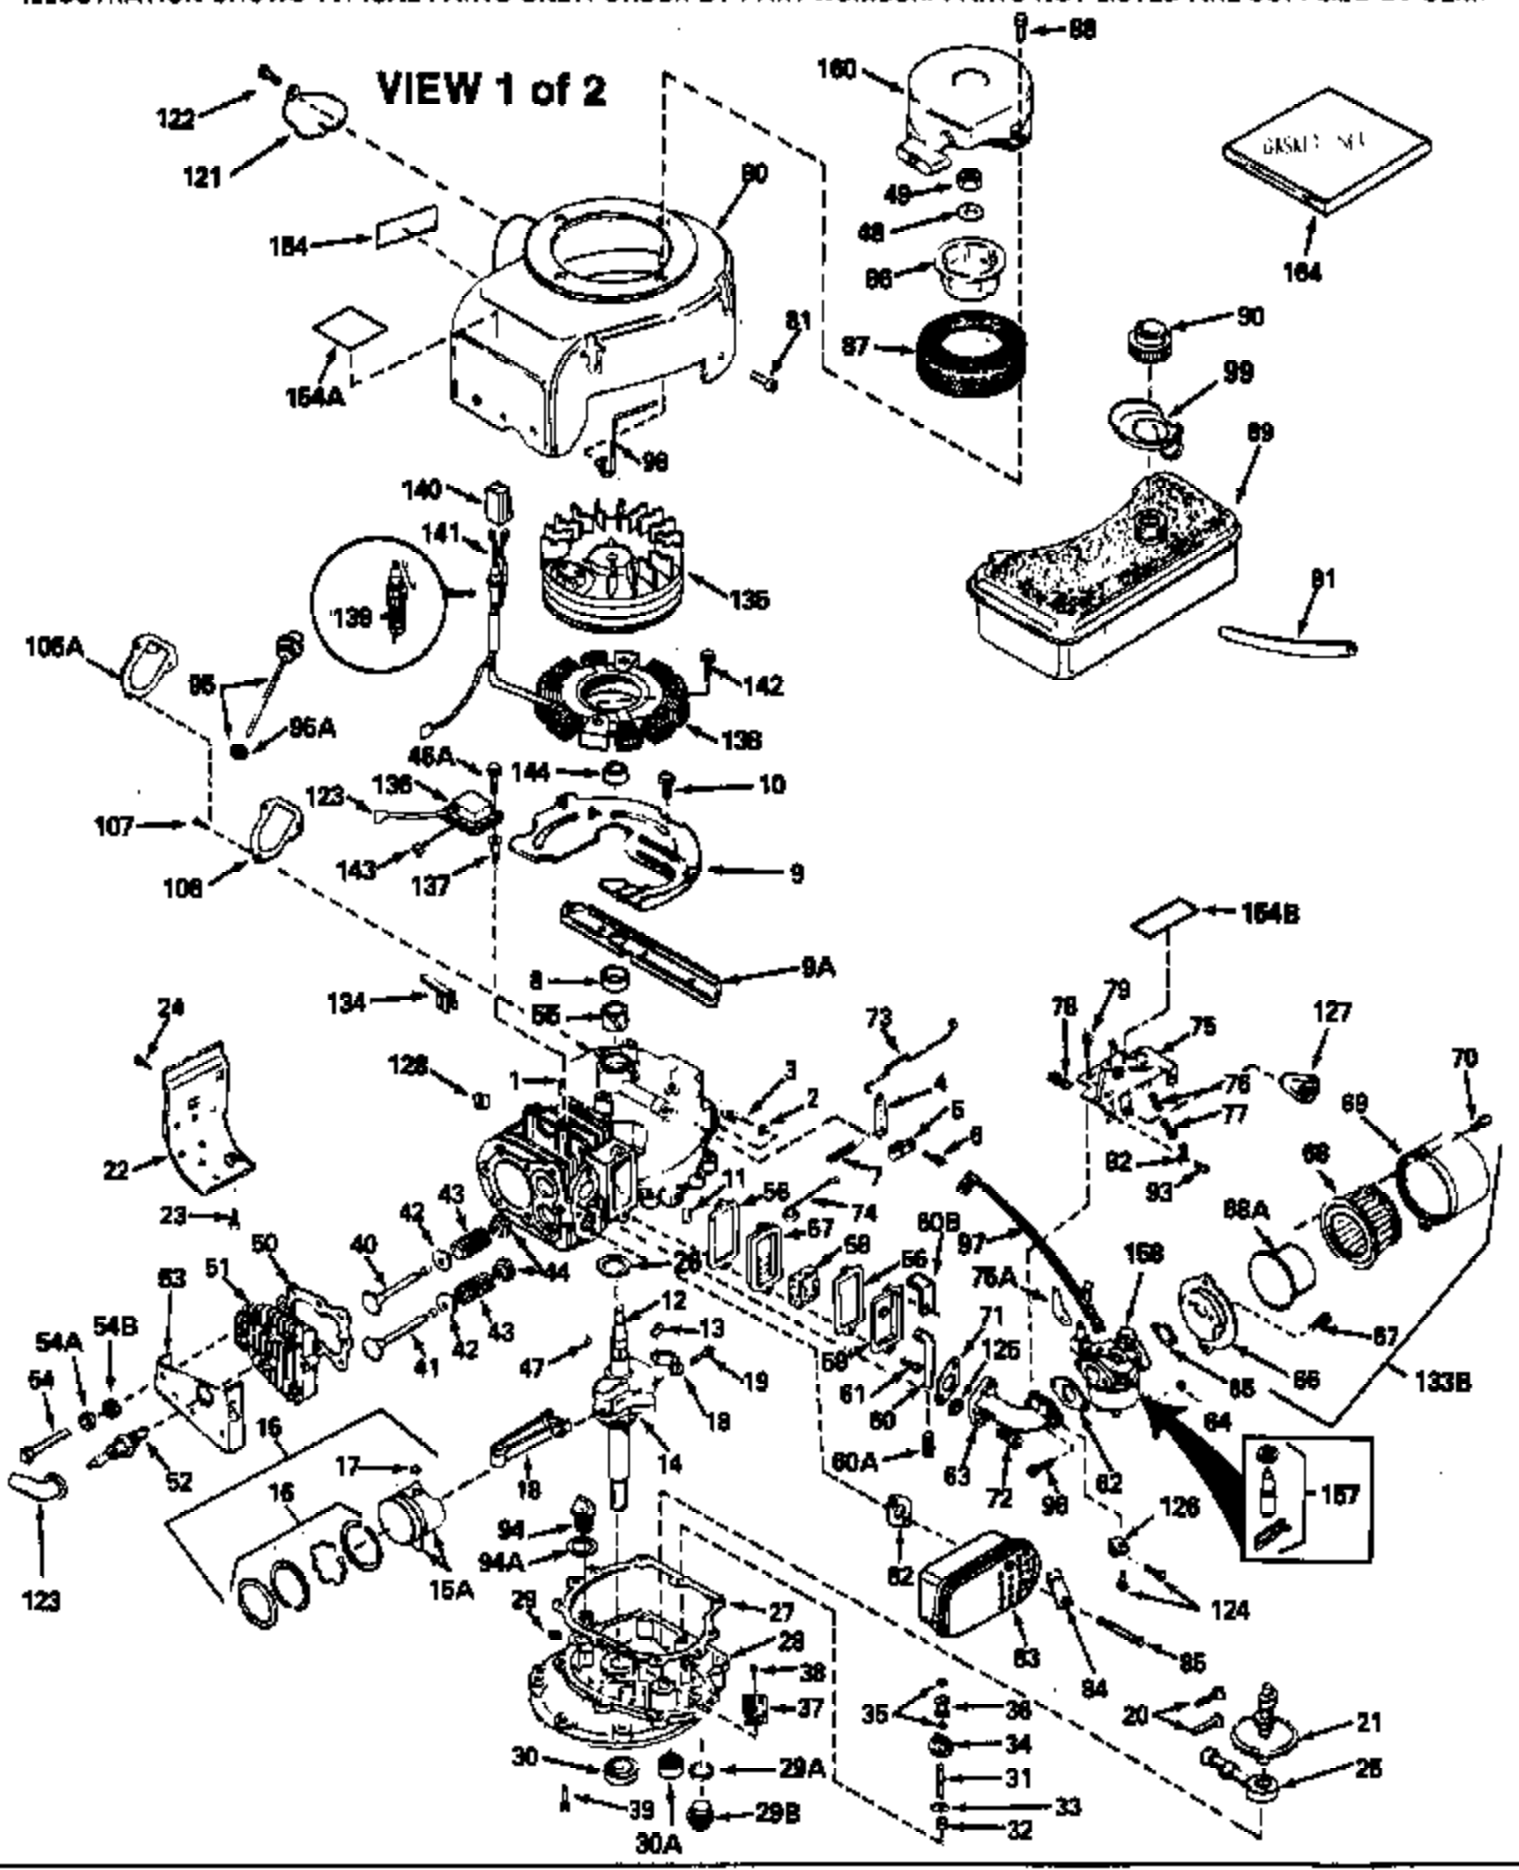

ILLUSTRATION SHOWS TYPICAL PARTS ONLY. ORDER BY PART NUMBER. PARTS NOT LISTED ARE SUPPLIED BY OEM.

Ref #	Part Number	Qty	Description
1	34920A		Cylinder (Incl. 8,11,106,106A,107)(2- 5/8")
2	28277		Washer, Flat
3	30669		Rod, Governor
4	31357		Lever, Governor
5	31335		Clamp, Governor lever
6	650548		Screw, 8-32 x 5/16"
7	31361		Spring, Governor
8	32630		Seal, Oil
9	29536		Baffle, Blower housing (Use as required)
9	35256A		Blo.Hsg.Baffle (W/E.S.knock-out)(As required)
10	650561		Screw, 1/4-20 x 5/8"
11	27652		Pin, Dowel
12	35245		Crankshaft (Incl. 13 & 14)
13	29783		Pin, Crankshaft gear
14	27884		Gear, Crankshaft
15	34503		Piston, Pin & Ring Set (2-5/8") (Std.)
15	34504		Piston, Pin & Ring Set (.010" OS)
15	34505		Piston, Pin & Ring Set (.020" OS)
15A	31797B		Piston & Pin Ass'y. (Incl.17)(2-5/8") (Std.)
15A	31798B		Piston & Pin Ass'y. (Incl. 17) (.010" OS)
15A	31799B		Piston & Pin Ass'y. (Incl. 17) (.020" OS)
16	34854		Ring Set (2-5/8") (Std.)
16	34855		Ring Set (.010" OS)
16	34856		Ring Set (.020" OS)
17	27888		Ring, Piston pin retaining
18	31295C		Rod Assy., Connecting (Incl. 19)
19	650662C		Bolt, Connecting rod (Incl. 2 pieces)
20	34034		Lifter, Valve
21	33157		Camshaft
22	30622A		Extension, Blower housing
23	650128		Screw, 10-24 x 1/2"
24	30688		Screw, 1/4-20 x 1/2"
25	31356		Pump Assy., Oil
26	650625		Washer, Thrust
27	30684		* Gasket, Cylinder cover
28	31471C		Flange Ass'y. (Incl. 29,30,31,33,182 & 183)
29	27642		Plug, Pipe (sq.hd, 1/4-28)
30	27897		Seal, Oil
31	30668		Shaft, Mech. Governor
32	31707A		Governor Spacer Assy. (Incl. 33)
33	30590A		Washer, Flat (2 required)
34	30591		Gear Assy., Governor
35	29193		Ring, Retaining
36	30588A		Spool, Governor
37	31355		Screen, Oil filter (Use as required)
38	29117		Screw, 8-32 x 5/16" (Use as required)
39	30564		Screw, 1/4-20 x 1"
40	32783		Intake Valve (Std.) (Incl. 44)
40	32784		Intake Valve (1/32" OS) (Incl. 44)
41	27878A		Exhaust Valve (Std.) (Incl. 44)
41	27880A		Exhaust Valve (1/32" OS) (Incl. 44)
42	27882		Cap, Upper valve spring
43	27881		Spring, Valve
44	32581		Cap, Lower valve spring
46A	650814		Screw, 10-24 x 1"
47	32589		Key, Flywheel
48	650815		Washer, Belleville
49	8116		Nut, Washer, 1/2-20