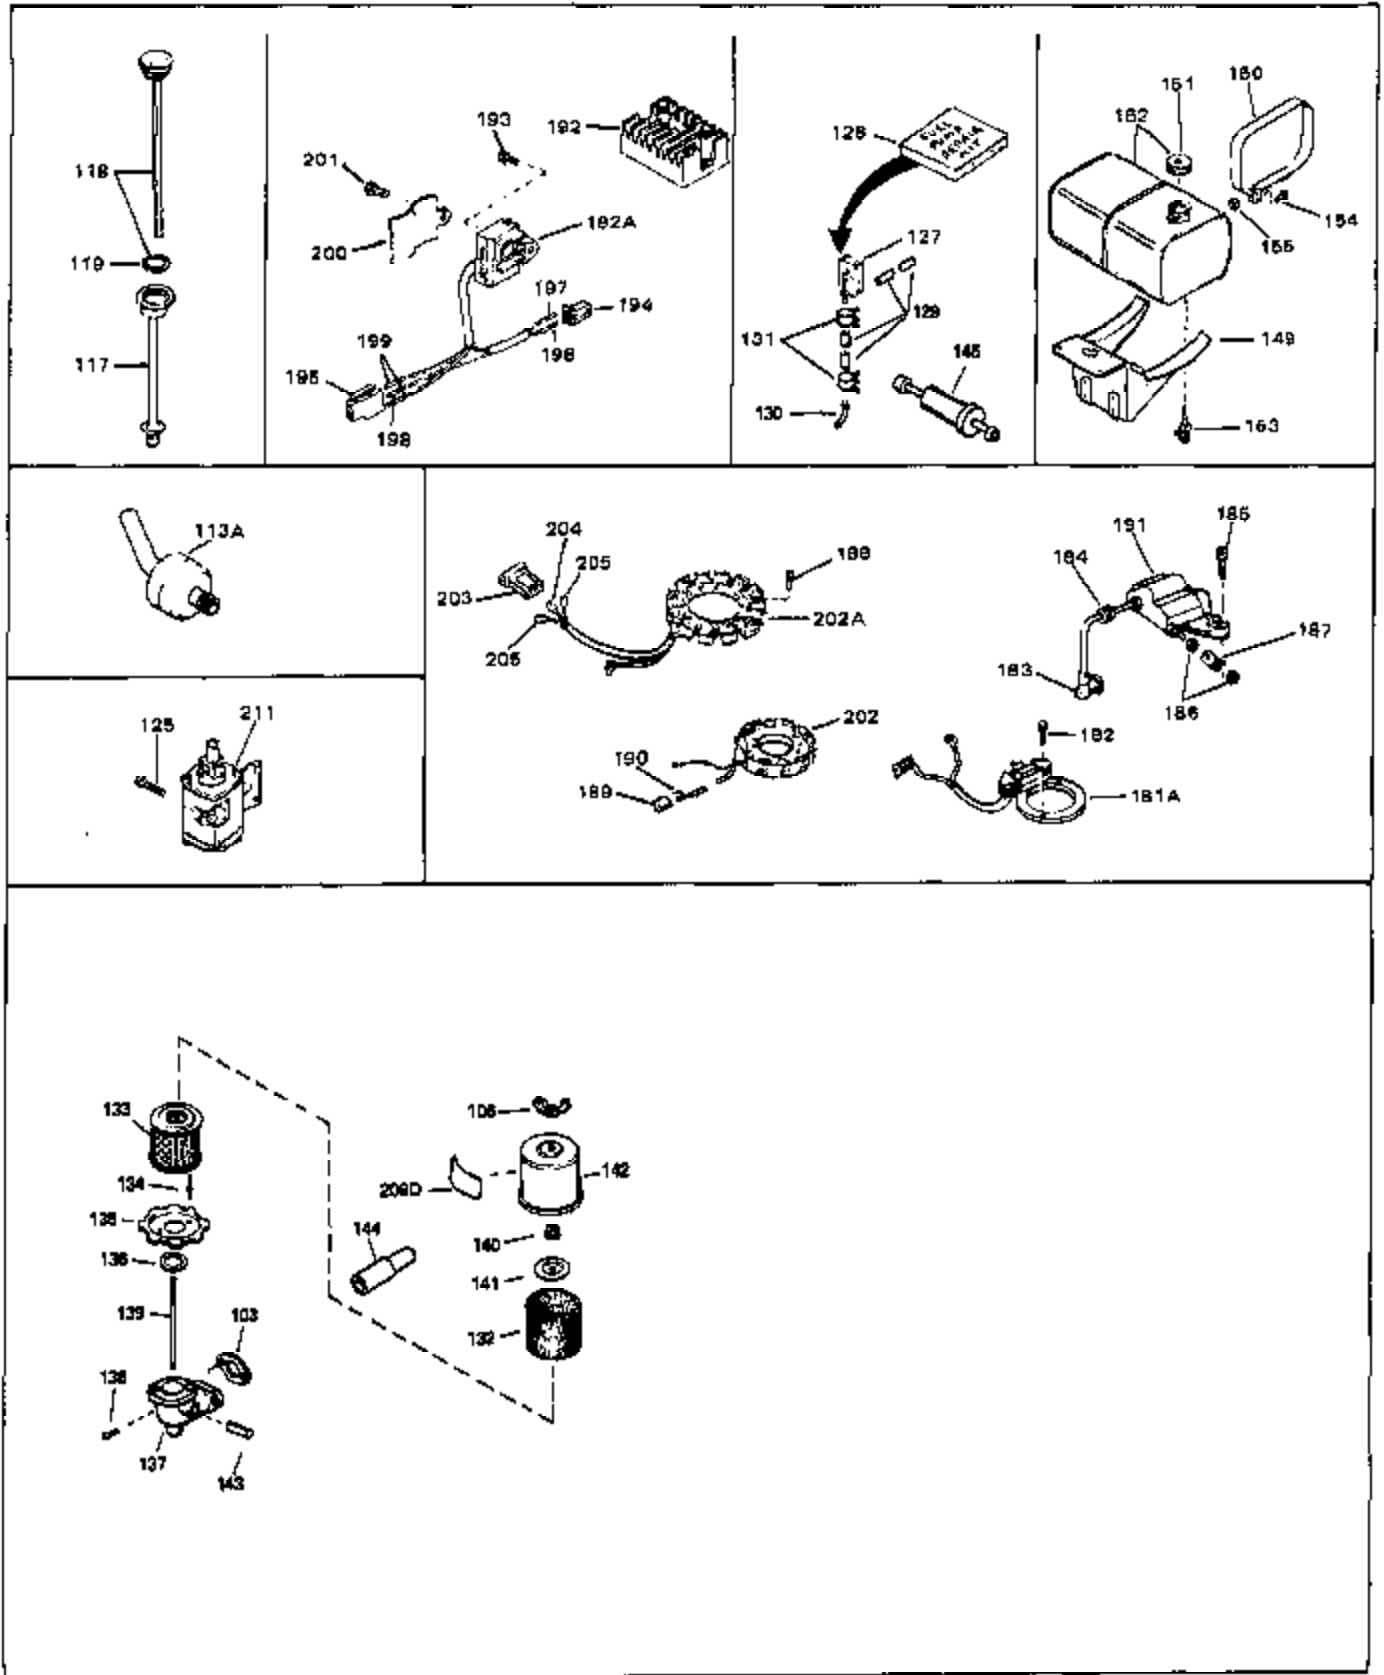

Ref #	Part Number	Qty	Description
103	27272	0	Gasket, Air cleaner
106	650513	0	Nut, Wing
125	792028	0	Screw, Hex hd. Sems, 5/16-18 x 7/8
127	33100	0	Fuel pump, Impulse
128	33010	0	Repair Kit, Impulse fuel pump
129	29774	0	Line, Fuel (Braided 8.25")
130	32958	0	Fitting, Fuel
131	26460	0	Clamp, Fuel line
151	34118	0	Cap, Fuel filler (Red Plastic) (Spurt
151	34210	0	Cap, Fuel filler (Red Plastic) (Spurt
183	610118	0	Cover, Spark plug
184	610750	0	Grommet, Lead wire
185	650661	0	Screw, Fil. hd. w/conical spring washer,
186	610408	0	Nut, Terminal
187	33356	0	Terminal, Ground
188	650416	0	Screw, Rd. hd. Sems, 10-32 x 1
189	610819	0	Connector, Pyramid
190	610922	0	Terminal
191	610748	0	Magneto, Solid State
192	610749	0	Regulator, Rectifier (10 Amp)
202	610747	0	Coil Assy., Alternator
211	32817	0	Motor, Starter (12 Volt)
211	33835	0	Motor, Starter (12 Volt)