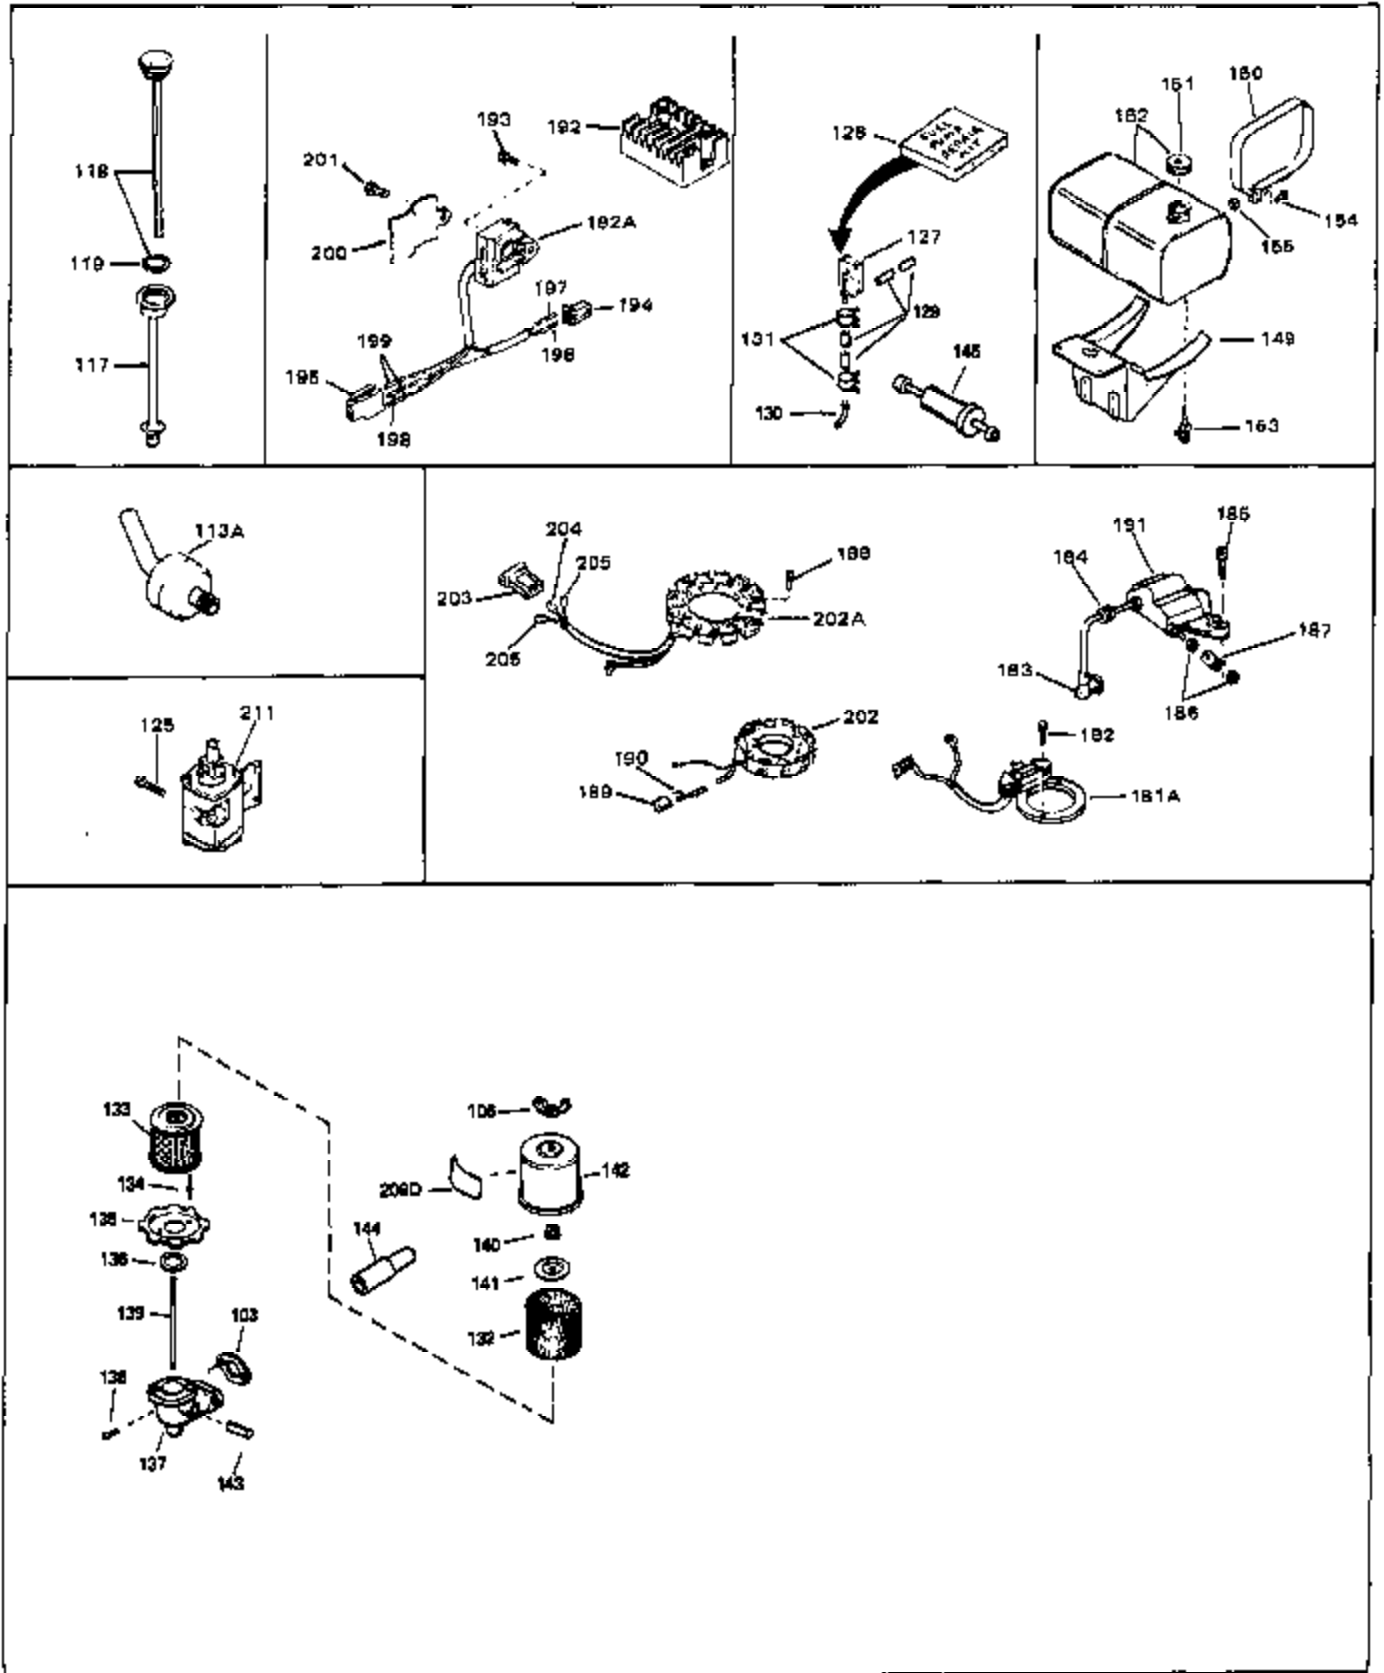

Ref #	Part Number	Qty	Description
103	27272	0	Gasket, Air cleaner
106	650513	0	Nut, Wing
125	792028	0	Screw, Hex hd. Sems, 5/16-18 x 7/8
151	34118	0	Cap, Fuel filler (Red Plastic) (Spurt
151	34210	0	Cap, Fuel filler (Red Plastic) (Spurt
183	610118	0	Cover, Spark plug
184	610750	0	Grommet, Lead wire
185	650661	0	Screw, Fil. hd. w/conical spring washer,
186	610408	0	Nut, Terminal
187	33356	0	Terminal, Ground
188	650416	0	Screw, Rd. hd. Sems, 10-32 x 1
189	610819	0	Connector, Pyramid
190	610922	0	Terminal
191	610748	0	Magneto, Solid State
192	610749	0	Regulator, Rectifier (10 Amp)
202	610747	0	Coil Assy., Alternator
211	32817	0	Motor, Starter (12 Volt)
211	33835	0	Motor, Starter (12 Volt)