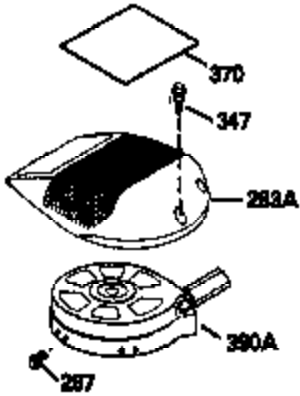

OPTIONAL SPARK ARRESTOR

Ref #	Part Number	Qty	Description
90A	611170		Flywheel
252	650929		Screw, 1/4-20 x 11/16"
260	36083		Blower Housing
261	650737		Screw, 1/4-20 x 1/2"
287	650926		Screw, 8-32 x 21/64"
370	36261		Instruction Decal