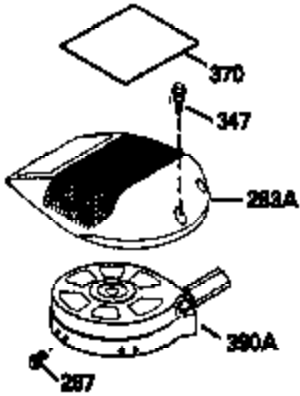

OPTIONAL SPARK ARRESTOR

Ref #	Part Number	Qty	Description
252	650929		Screw, 1/4-20 x 11/16"
261	650737		Screw, 1/4-20 x 1/2"
287	650926		Screw, 8-32 x 21/64"
370	36261		Instruction Decal