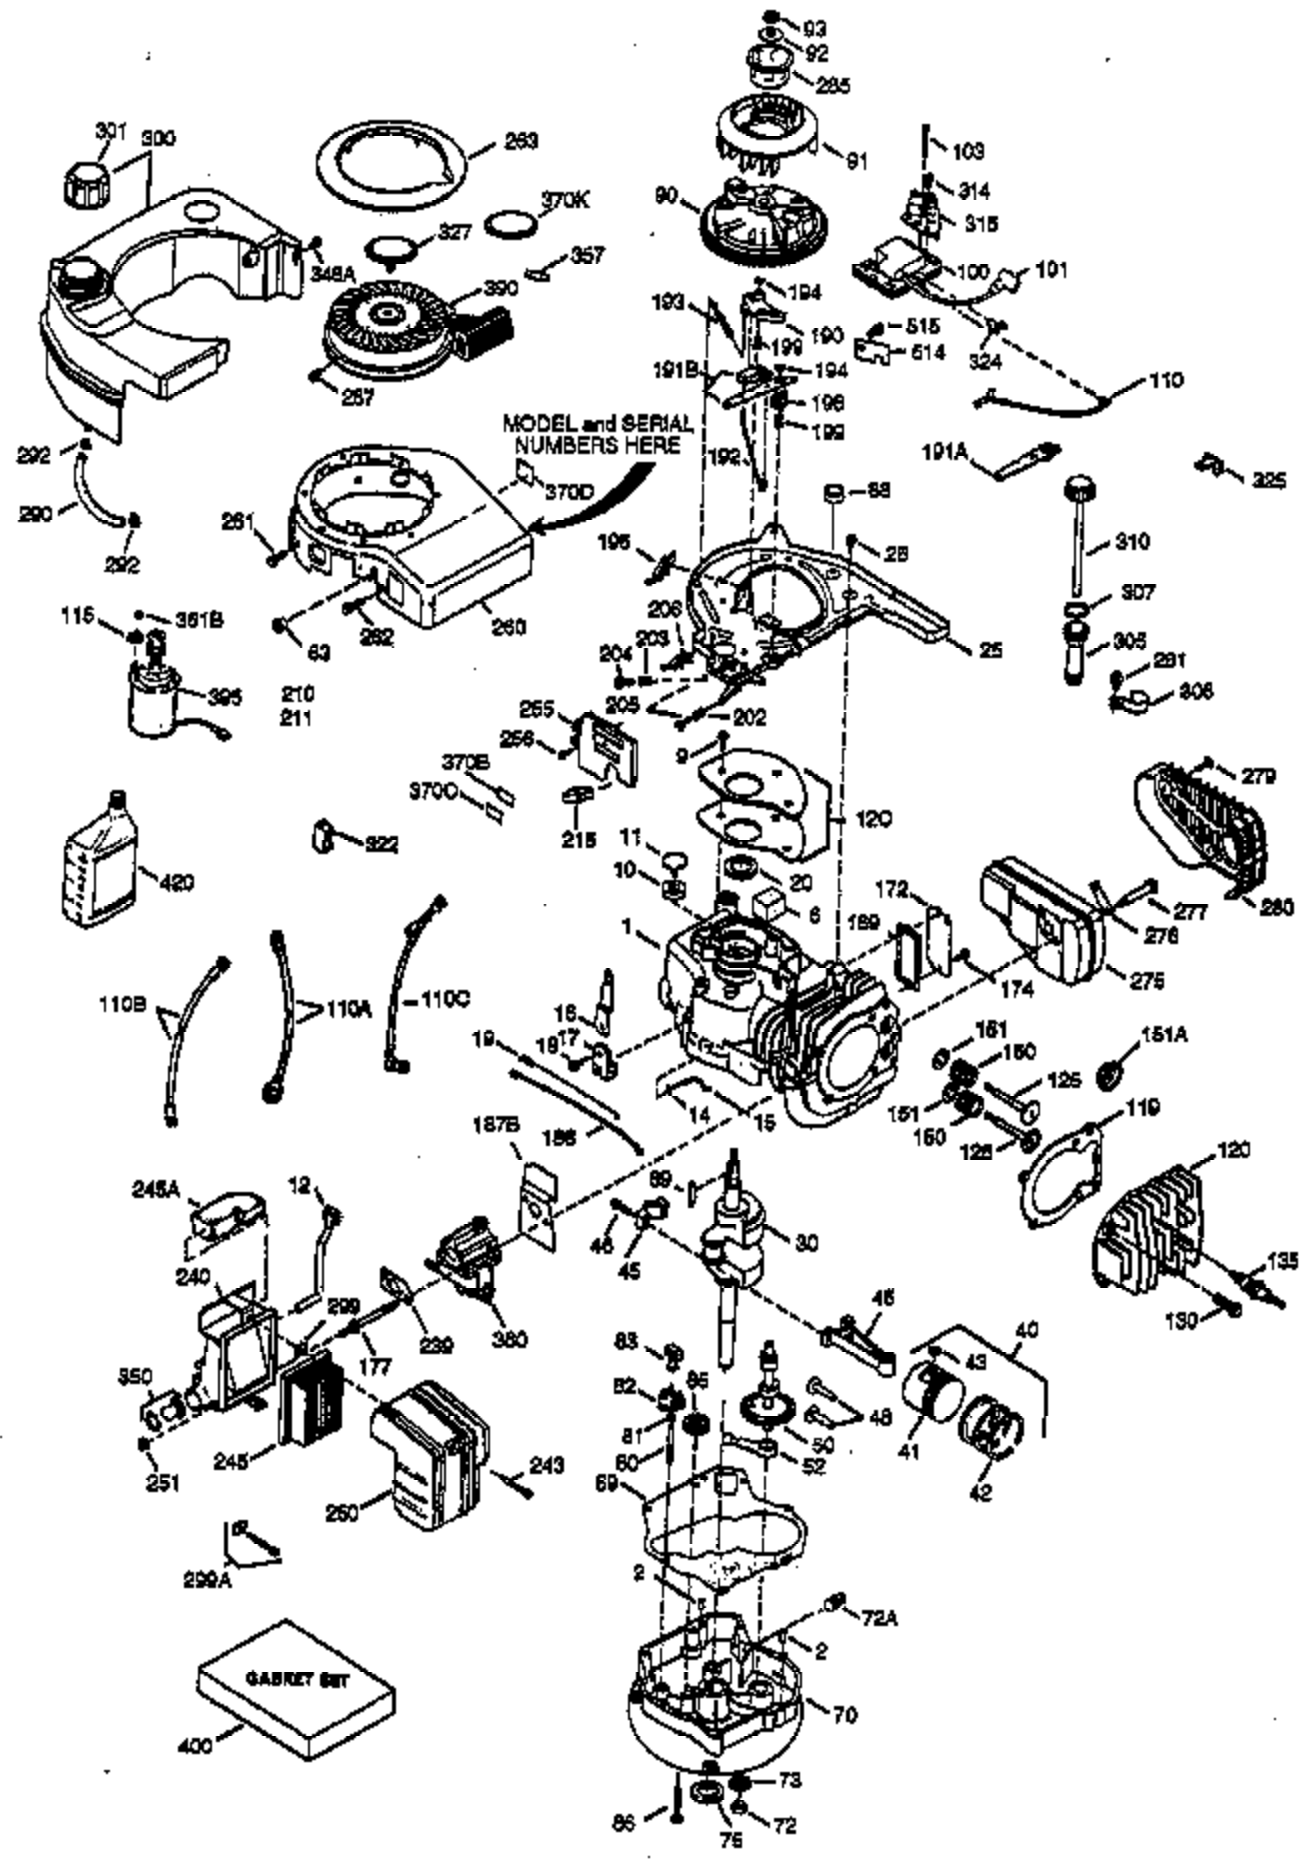

ILLUSTRATION SHOWS TYPICAL PARTS ONLY. ORDER BY PART NUMBER. PARTS NOT LISTED ARE SUPPLIED BY OEM.

Ref #	Part Number	Qty	Description
1	36084	1	Cylinder (Incl. 2, 10 & 20)
2	27652	2	Dowel Pin
6	36059	1	Breather Element
9	650836	3	Screw, 10-24 x 1/2"
10	36002	1	Breather Body
11	36003	1	Check Valve
12	36001	1	Breather Tube
12C	36005A	1	* Breather Ass'y.
14	28277	1	Washer
15	36006	1	Governor Rod
16	36008	1	Governor Lever
17	31335	1	Governor Lever Clamp
18	650548	1	Screw, 8-32 x 5/16"
19	36103	1	Extension Spring
20	36010	1	Oil Seal
25	36089	1	Blower Housing Baffle (Incl. 195)
26	650802	3	Screw, 1/4-20 x 5/8"
30	36106	1	Crankshaft
40	36073	1	Piston, Pin & Ring Set (Std.)
40	36074	1	Piston, Pin & Ring Set (.010" OS)
40	36075	1	Piston, Pin & Ring Set (.020" OS)
41	36070	1	Piston & Pin Ass'y. (Std.) (Incl. 43)
41	36071	1	Piston & Pin Ass'y. (.010" OS) (Incl. 43)
41	36072	1	Piston & Pin Ass'y. (.020" OS) (Incl. 43)
42	36076	1	Ring Set (Std.)
42	36077	1	Ring Set (.010" OS)
42	36078	1	Ring Set (.020" OS)
43	20381	2	Piston Pin Retaining Ring
45	36023	1	Connecting Rod Ass'y. (Incl. 46)
46	650923	2	Connecting Rod Bolt
48	36030	2	Valve Lifter
50	36031	1	Camshaft (MCR)
52	29914	1	Oil Pump Ass'y.
69	36032	1	* Mounting Flange Gasket
70	36033A	1	Mounting Flange (Incl. 72 thru 85)
72	36083	1	Oil Drain Plug
75	36010	1	Oil Seal
80	30574A	1	Governor Shaft
81	30590A	1	Washer
82	30591	1	Governor Gear Ass'y. (Incl. 81)
83	36057	1	Governor Spool
85	36034	1	Idle Gear
86	650924	7	Screw, 1/4-20 x 1-9/16"
89	611154	1	Flywheel Key
90	611155	1	Flywheel
91	611156	1	Flywheel Fan
92	650815	1	Belleville Washer
93	650816	1	Flywheel Nut
100	34443A	1	Solid State Ignition
101	610118	1	Spark Plug Cover
103	650814	2	Screw, Torx T-15, 10-24 x 1"
110	36054	1	Ground Wire
119	36061	1	* Cylinder Head Gasket
120	36037A	1	Cylinder Head
125	29313C	1	Exhaust Valve (Std.) (Incl. 151)
125	29315C	1	Exhaust Valve (1/32" OS) (Incl. 151)
126	29314B	1	Intake Valve (Std.) (Incl. 151)
126	29315C	1	Intake Valve (1/32" OS) (Incl. 151)