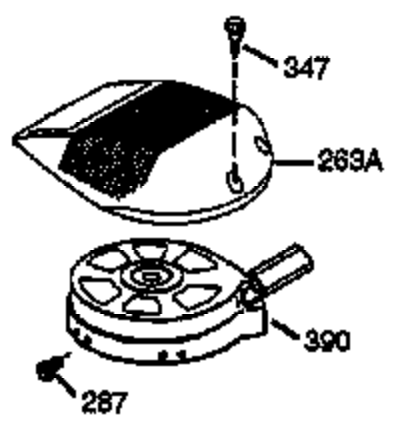

ILLUSTRATION SHOWS TYPICAL PARTS ONLY. ORDER BY PART NUMBER. PARTS NOT LISTED ARE SUPPLIED BY OEM.

Ref #	Part Number	Qty	Description
187	36035	1	* Spacer
251	650928	2	Lock Nut 1/4-20
287	650926	2	Screw, 8-32 x 21/64"
350	36045	1	Primer Ass'y.
354	35025	1	Staple
370	36260	1	Primer Decal
370A	36261	1	Instruction Decal
390	590686	1	Rewind Starter