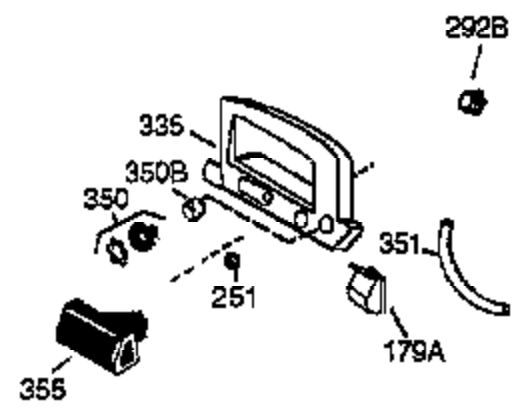

ILLUSTRATION SHOWS TYPICAL PARTS ONLY. ORDER BY PART NUMBER. PARTS NOT LISTED ARE SUPPLIED BY OEM.

Ref #	Part Number	Qty	Description
187	36035	1	* Spacer
251	650928	2	Lock Nut 1/4-20
287	650926	2	Screw, 8-32 x 21/64"
350	36045	1	Primer Ass'y.
354	35025	1	Staple
370	36260	1	Primer Decal
370A	36261	1	Instruction Decal
390	590686	1	Rewind Starter