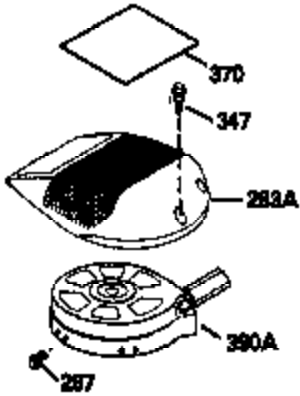

OPTIONAL SPARK ARRESTOR

Ref #	Part Number	Qty	Description
12C	36005A	1	* Breather Assy.
62	650760	1	Screw, 8-32 x 3/8"
90	611155	1	Flywheel
177	650925	2	Carburetor Mounting Stud
260	36038	1	Blower Housing
261	650929	1	Screw, 1/4-20 x 11/16"
262	650737	3	Screw, 1/4-20 x 1/2"
287	650926	2	Screw, 8-32 x 21/64"
346A	28763	2	Screw, 10-32 x 35/64"
370A	36261	1	Instruction Decal
370	36260	1	Primer Decal
416	36085	1	Spark Arrestor Kit