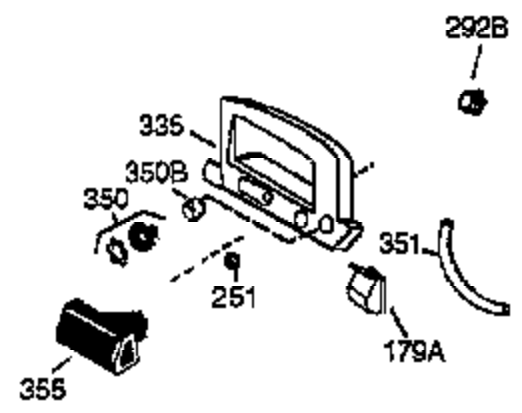

ILLUSTRATION SHOWS TYPICAL PARTS ONLY. ORDER BY PART NUMBER. PARTS NOT LISTED ARE SUPPLIED BY OEM.

Ref #	Part Number	Qty	Description
187	36035	1	* Spacer
251	650928	2	Lock Nut 1/4-20
287	650926	2	Screw, 8-32 x 21/64"
350	36045	1	Primer Ass'y.
370A	36261	1	Instruction Decal
370	36260	1	Primer Decal
390	590686	1	Rewind Starter