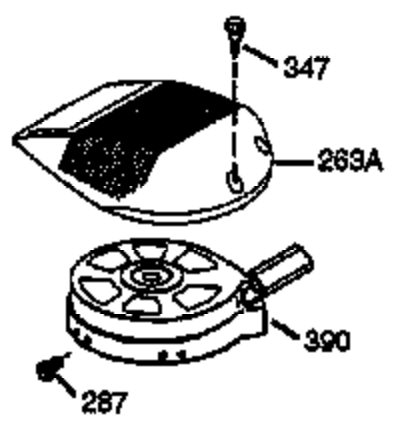

ILLUSTRATION SHOWS TYPICAL PARTS ONLY. ORDER BY PART NUMBER. PARTS NOT LISTED ARE SUPPLIED BY OEM.

Ref #	Part Number	Qty	Description
187	36035	1	* Spacer
251	650928	2	Lock Nut 1/4-20
287	650926	2	Screw, 8-32 x 21/64"
350	36045	1	Primer Ass'y.
370A	36261	1	Instruction Decal
370	36260	1	Primer Decal
390	590686	1	Rewind Starter