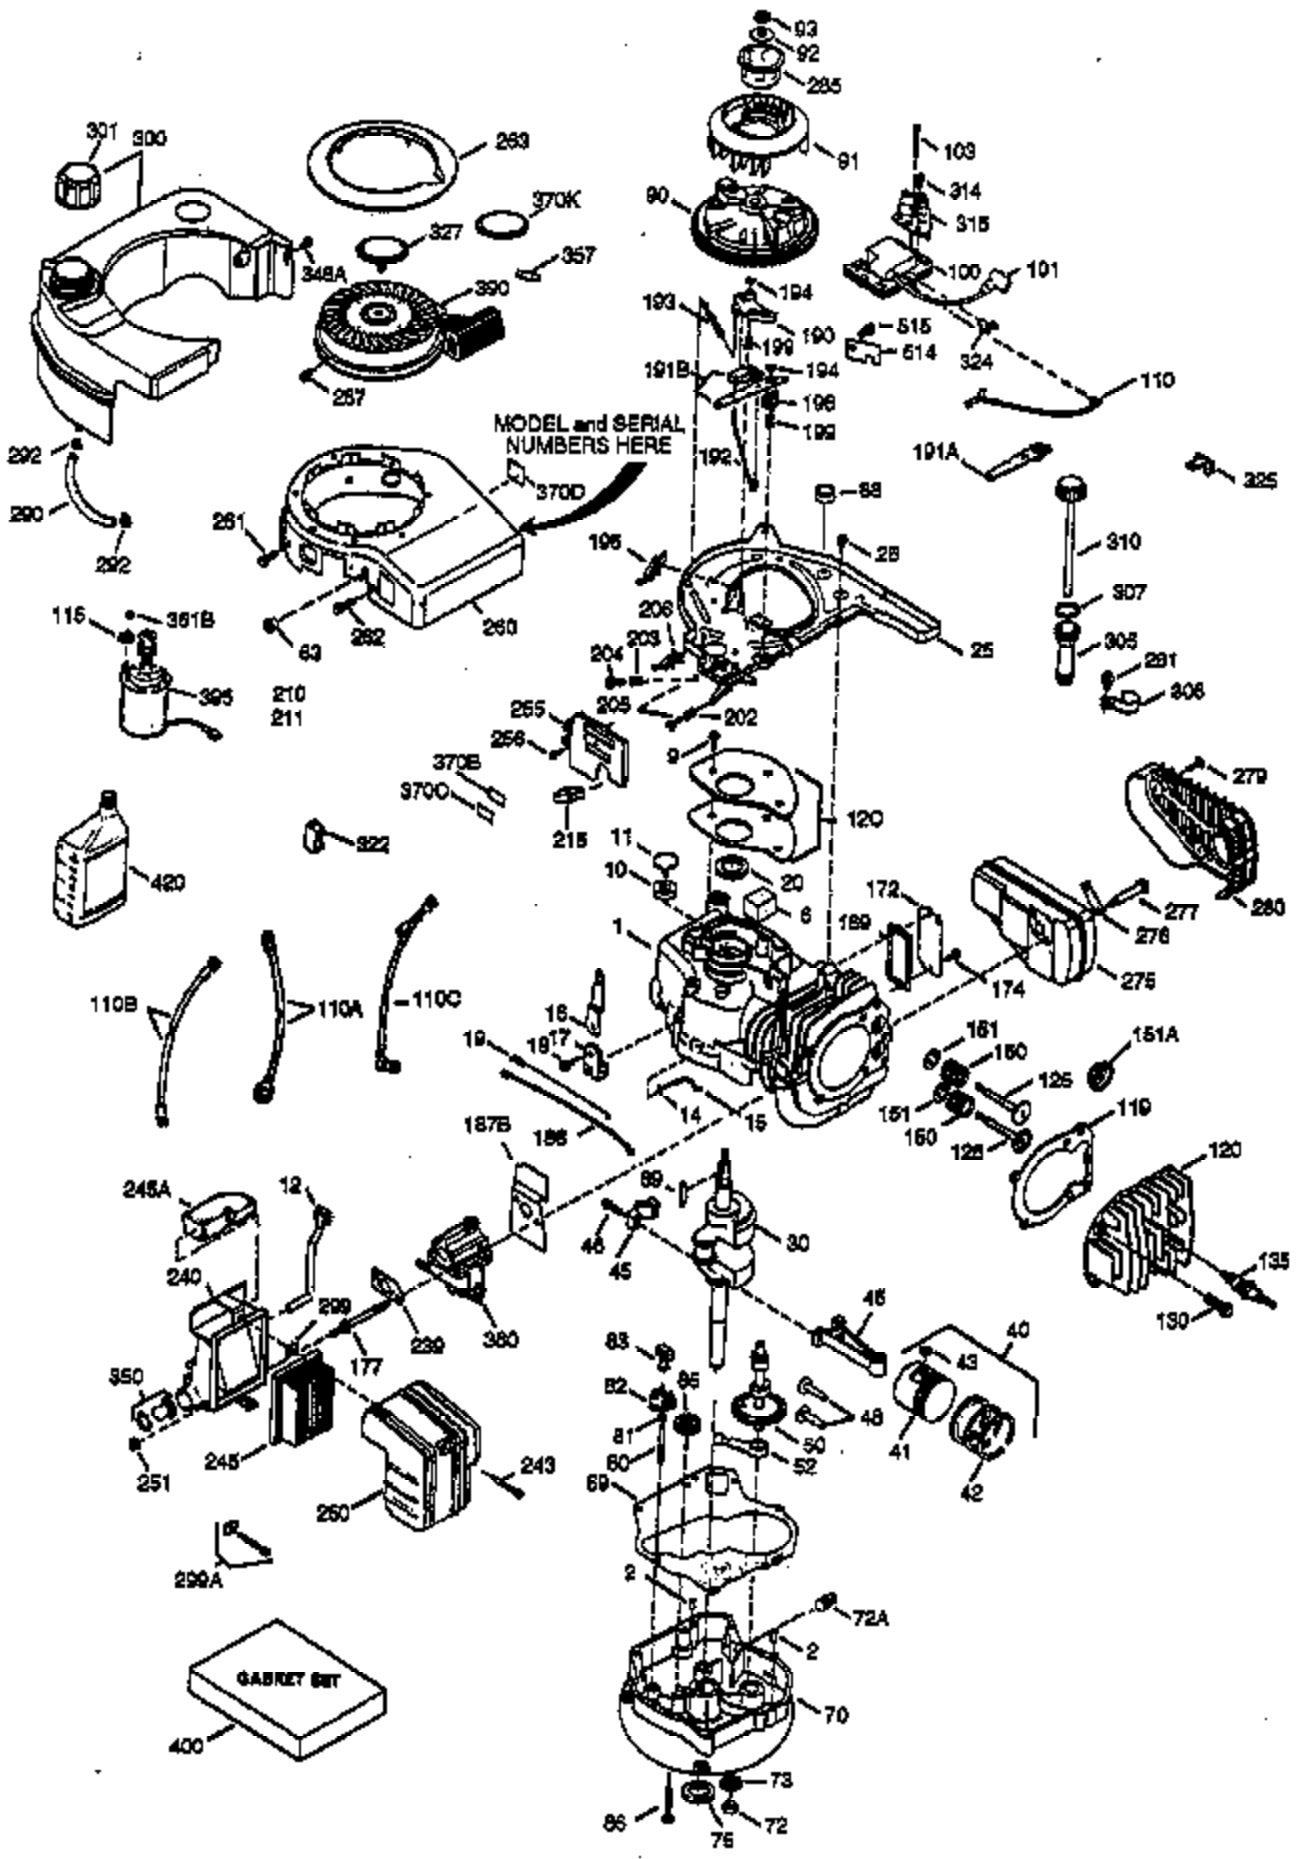

ILLUSTRATION SHOWS TYPICAL PARTS ONLY. ORDER BY PART NUMBER. PARTS NOT LISTED ARE SUPPLIED BY OEM.

Ref #	Part Number	Qty	Description
1	36084	1	Cylinder (Incl. 2, 10 & 20)
2	27652	2	Dowel Pin
6	36059	1	Breather Element
9	650836	3	Screw, 10-24 x 1/2"
10	36002	1	Breather Body
11	36003	1	Check Valve
12C	36005A	1	* Breather Ass'y.
12	36001	1	Breather Tube
14	28277	1	Washer
15	36006	1	Governor Rod
16	36008	1	Governor Lever
17	31335	1	Governor Lever Clamp
18	650548	1	Screw, 8-32 x 5/16"
19	36103	1	Extension Spring
20	36010	1	Oil Seal
25	36091	1	Blower Housing Baffle (Incl. 206)
26	650802	3	Screw, 1/4-20 x 5/8"
30	36109	1	Crankshaft
40	36073	1	Piston, Pin & Ring Set (Std.)
40	36074	1	Piston, Pin & Ring Set (.010" OS)
40	36075	1	Piston, Pin & Ring Set (.020" OS)
41	36070	1	Piston & Pin Ass'y. (Std.) (Incl. 43)
41	36071	1	Piston & Pin Ass'y. (.010" OS) (Incl. 43)
41	36072	1	Piston & Pin Ass'y. (.020" OS) (Incl. 43)
42	36076	1	Ring Set (Std.)
42	36077	1	Ring Set (.010" OS)
42	36078	1	Ring Set (.020" OS)
43	20381	2	Piston Pin Retaining Ring
45	36023	1	Connecting Rod Ass'y. (Incl. 46)
46	650923	2	Connecting Rod Bolt
48	36030	2	Valve Lifter
50	36031	1	Camshaft (MCR)
52	29914	1	Oil Pump Ass'y.
69	36032	1	* Mounting Flange Gasket
70	36033A	1	Mounting Flange (Incl. 72 thru 85)
72	36083	1	Oil Drain Plug
75	36010	1	Oil Seal
80	30574A	1	Governor Shaft
81	30590A	1	Washer
82	30591	1	Governor Gear Ass'y. (Incl. 81)
83	36057	1	Governor Spool
85	36034	1	Idle Gear
86	650924	7	Screw, 1/4-20 x 1-9/16"
89	611154	1	Flywheel Key
90	611155	1	Flywheel
91	611156	1	Flywheel Fan
92	650815	1	Belleville Washer
93	650816	1	Flywheel Nut
100	34443A	1	Solid State Ignition
101	610118	1	Spark Plug Cover
103	650814	2	Screw, Torx T-15, 10-24 x 1"
110	36230	1	Ground Wire
119	36061	1	* Cylinder Head Gasket
120	36037A	1	Cylinder Head
125	29313C	1	Exhaust Valve (Std.) (Incl. 151)
125	29315C	1	Exhaust Valve (1/32" OS) (Incl. 151)
126	29314B	1	Intake Valve (Std.) (Incl. 151)
126	29315C	1	Intake Valve (1/32" OS) (Incl. 151)