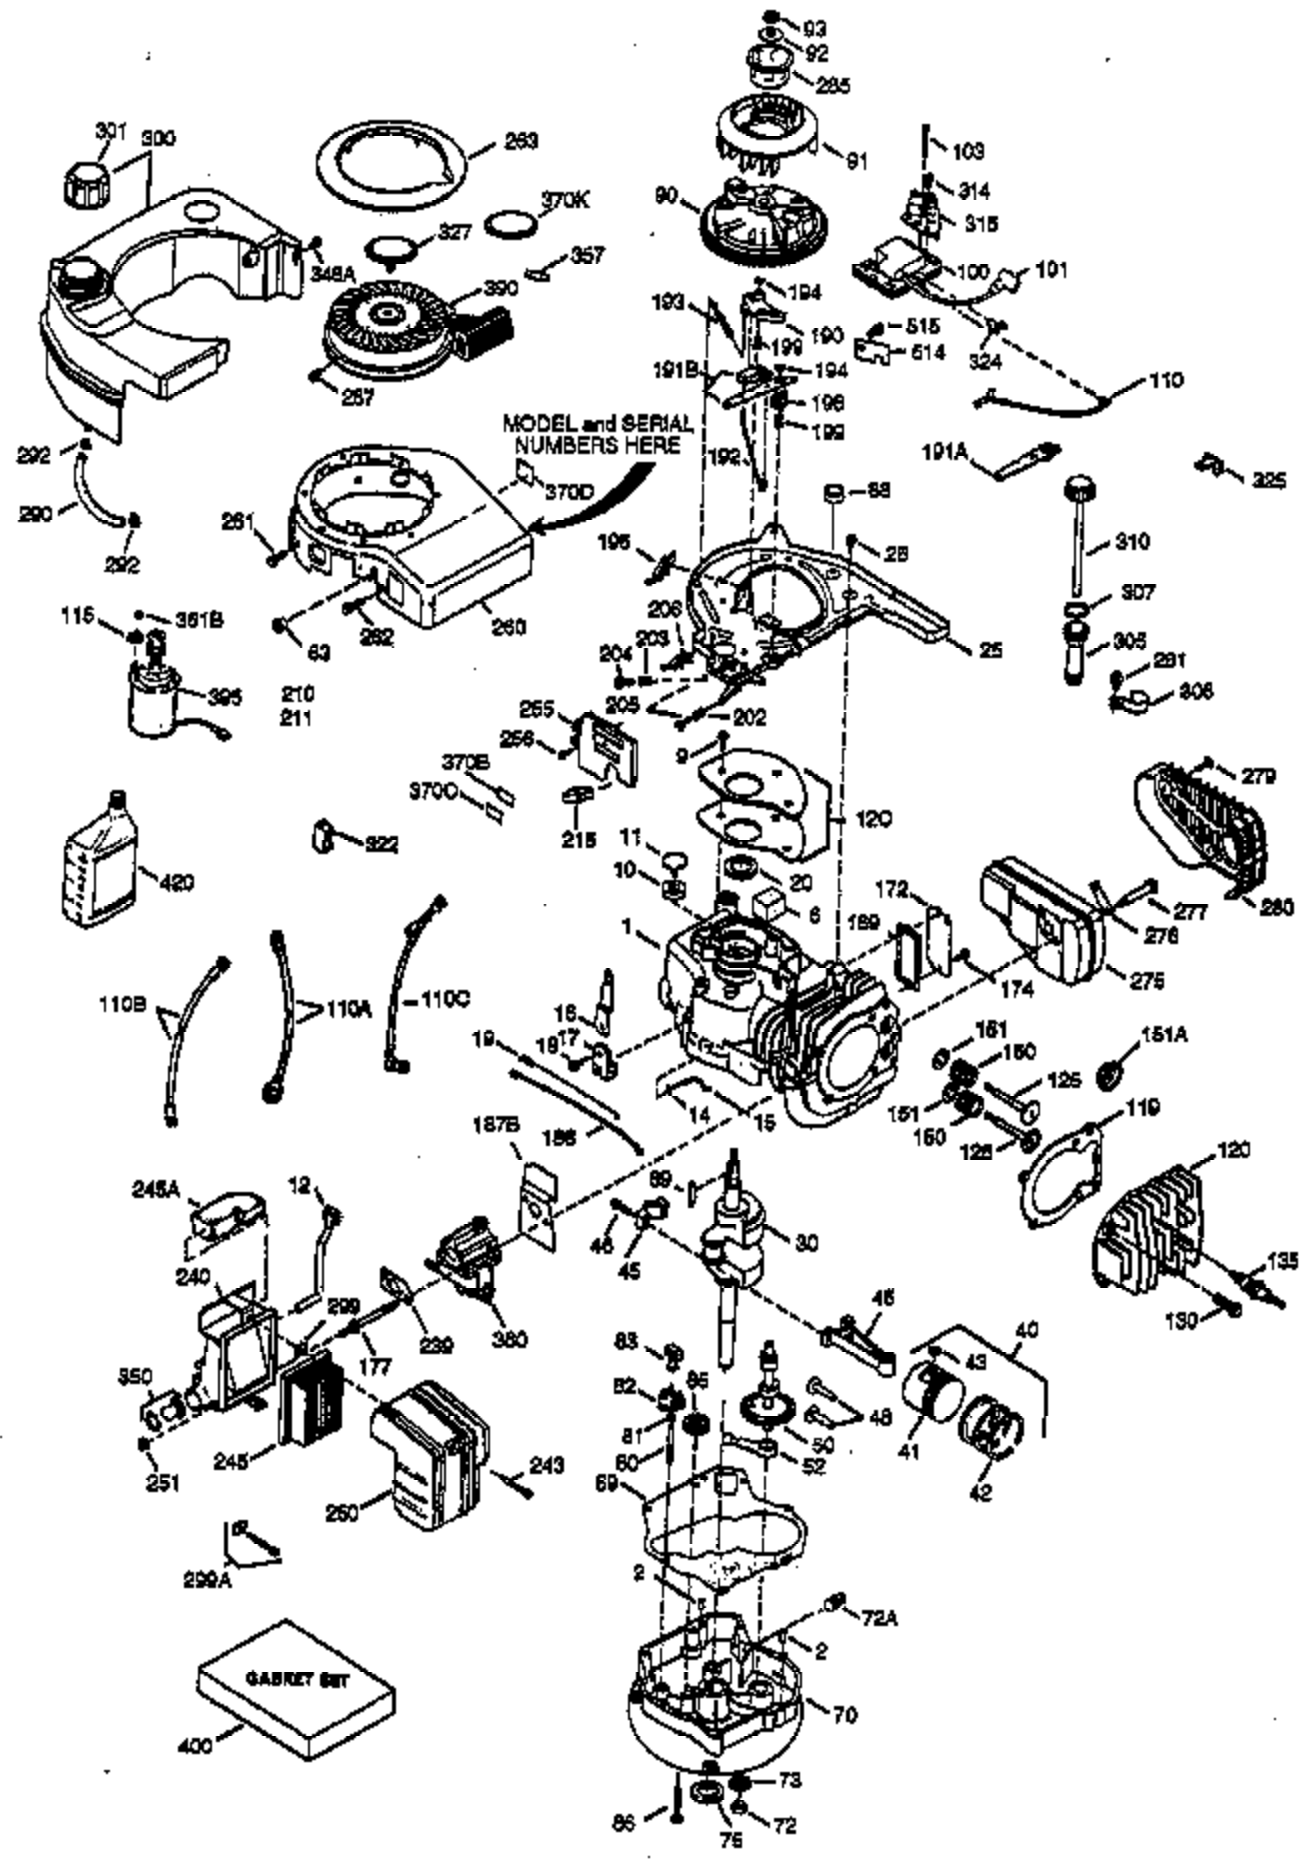

ILLUSTRATION SHOWS TYPICAL PARTS ONLY. ORDER BY PART NUMBER. PARTS NOT LISTED ARE SUPPLIED BY OEM.

Ref #	Part Number	Qty	Description
1	36084	1	Cylinder (Incl. 2, 10 & 20)
2	27652	2	Dowel Pin
6	36059	1	Breather Element
9	650836	3	Screw, 10-24 x 1/2"
10	36002	1	Breather Body
11	36003	1	Check Valve
12C	36005A	1	* Breather Ass'y.
12	36001	1	Breather Tube
14	28277	1	Washer
15	36006	1	Governor Rod
16	36008	1	Governor Lever
17	31335	1	Governor Lever Clamp
18	650548	1	Screw, 8-32 x 5/16"
19	36103	1	Extension Spring
20	36010	1	Oil Seal
25	36091	1	Blower Housing Baffle (Incl. 206)
26	650802	3	Screw, 1/4-20 x 5/8"
30	36113	1	Crankshaft
40	36073	1	Piston, Pin & Ring Set (Std.)
40	36074	1	Piston, Pin & Ring Set (.010" OS)
40	36075	1	Piston, Pin & Ring Set (.020" OS)
41	36070	1	Piston & Pin Ass'y. (Std.) (Incl. 43)
41	36071	1	Piston & Pin Ass'y. (.010" OS) (Incl. 43)
41	36072	1	Piston & Pin Ass'y. (.020" OS) (Incl. 43)
42	36076	1	Ring Set (Std.)
42	36077	1	Ring Set (.010" OS)
42	36078	1	Ring Set (.020" OS)
43	20381	2	Piston Pin Retaining Ring
45	36023	1	Connecting Rod Ass'y. (Incl. 46)
46	650923	2	Connecting Rod Bolt
48	36030	2	Valve Lifter
50	36031	1	Camshaft (MCR)
52	29914	1	Oil Pump Ass'y.
69	36032	1	* Mounting Flange Gasket
70	36033A	1	Mounting Flange (Incl. 72 thru 85)
72	36083	1	Oil Drain Plug
75	36010	1	Oil Seal
80	30574A	1	Governor Shaft
81	30590A	1	Washer
82	30591	1	Governor Gear Ass'y. (Incl. 81)
83	36057	1	Governor Spool
85	36034	1	Idle Gear
86	650924	7	Screw, 1/4-20 x 1-9/16"
89	611154	1	Flywheel Key
90	611155	1	Flywheel
91	611156	1	Flywheel Fan
92	650815	1	Belleville Washer
93	650816	1	Flywheel Nut
100	34443A	1	Solid State Ignition
101	610118	1	Spark Plug Cover
103	650814	2	Screw, Torx T-15, 10-24 x 1"
110	36230	1	Ground Wire
119	36061	1	* Cylinder Head Gasket
120	36037A	1	Cylinder Head
125	29313C	1	Exhaust Valve (Std.) (Incl. 151)
125	29315C	1	Exhaust Valve (1/32" OS) (Incl. 151)
126	29314B	1	Intake Valve (Std.) (Incl. 151)
126	29315C	1	Intake Valve (1/32" OS) (Incl. 151)