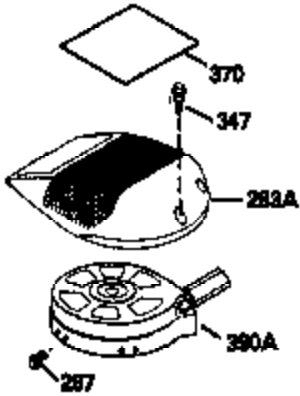

OPTIONAL SPARK ARRESTOR

Ref #	Part Number	Qty	Description
12C	36005A	1	* Breather Assy.
90	611155	1	Flywheel
177	650925	2	Carburetor Mounting Stud
191B	36012	1	S.E. Brake Bracket
245A	36102	1	Air Cleaner Filter
260	36038	1	Blower Housing
261	650737	3	Screw, 1/4-20 x 1/2"
262	650929	1	Screw, 1/4-20 x 11/16"
287	650926	2	Screw, 8-32 x 21/64"
346A	28763	2	Screw, 10-32 x 35/64"
370A	36261	1	Instruction Decal