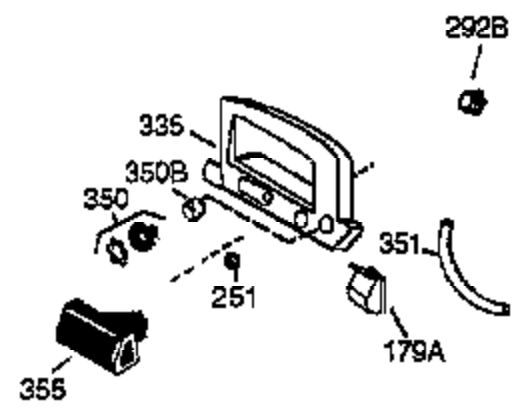

ILLUSTRATION SHOWS TYPICAL PARTS ONLY. ORDER BY PART NUMBER. PARTS NOT LISTED ARE SUPPLIED BY OEM.

Ref #	Part Number	Qty	Description
187	36035	1	* Spacer
251	650928	2	Lock Nut 1/4-20
287	650926	2	Screw, 8-32 x 21/64"
350	36045	1	Primer Ass'y.
365	36086	1	Electric Starter Motor
370A	36261	1	Instruction Decal
370	36260	1	Primer Decal
390	590686	1	Rewind Starter