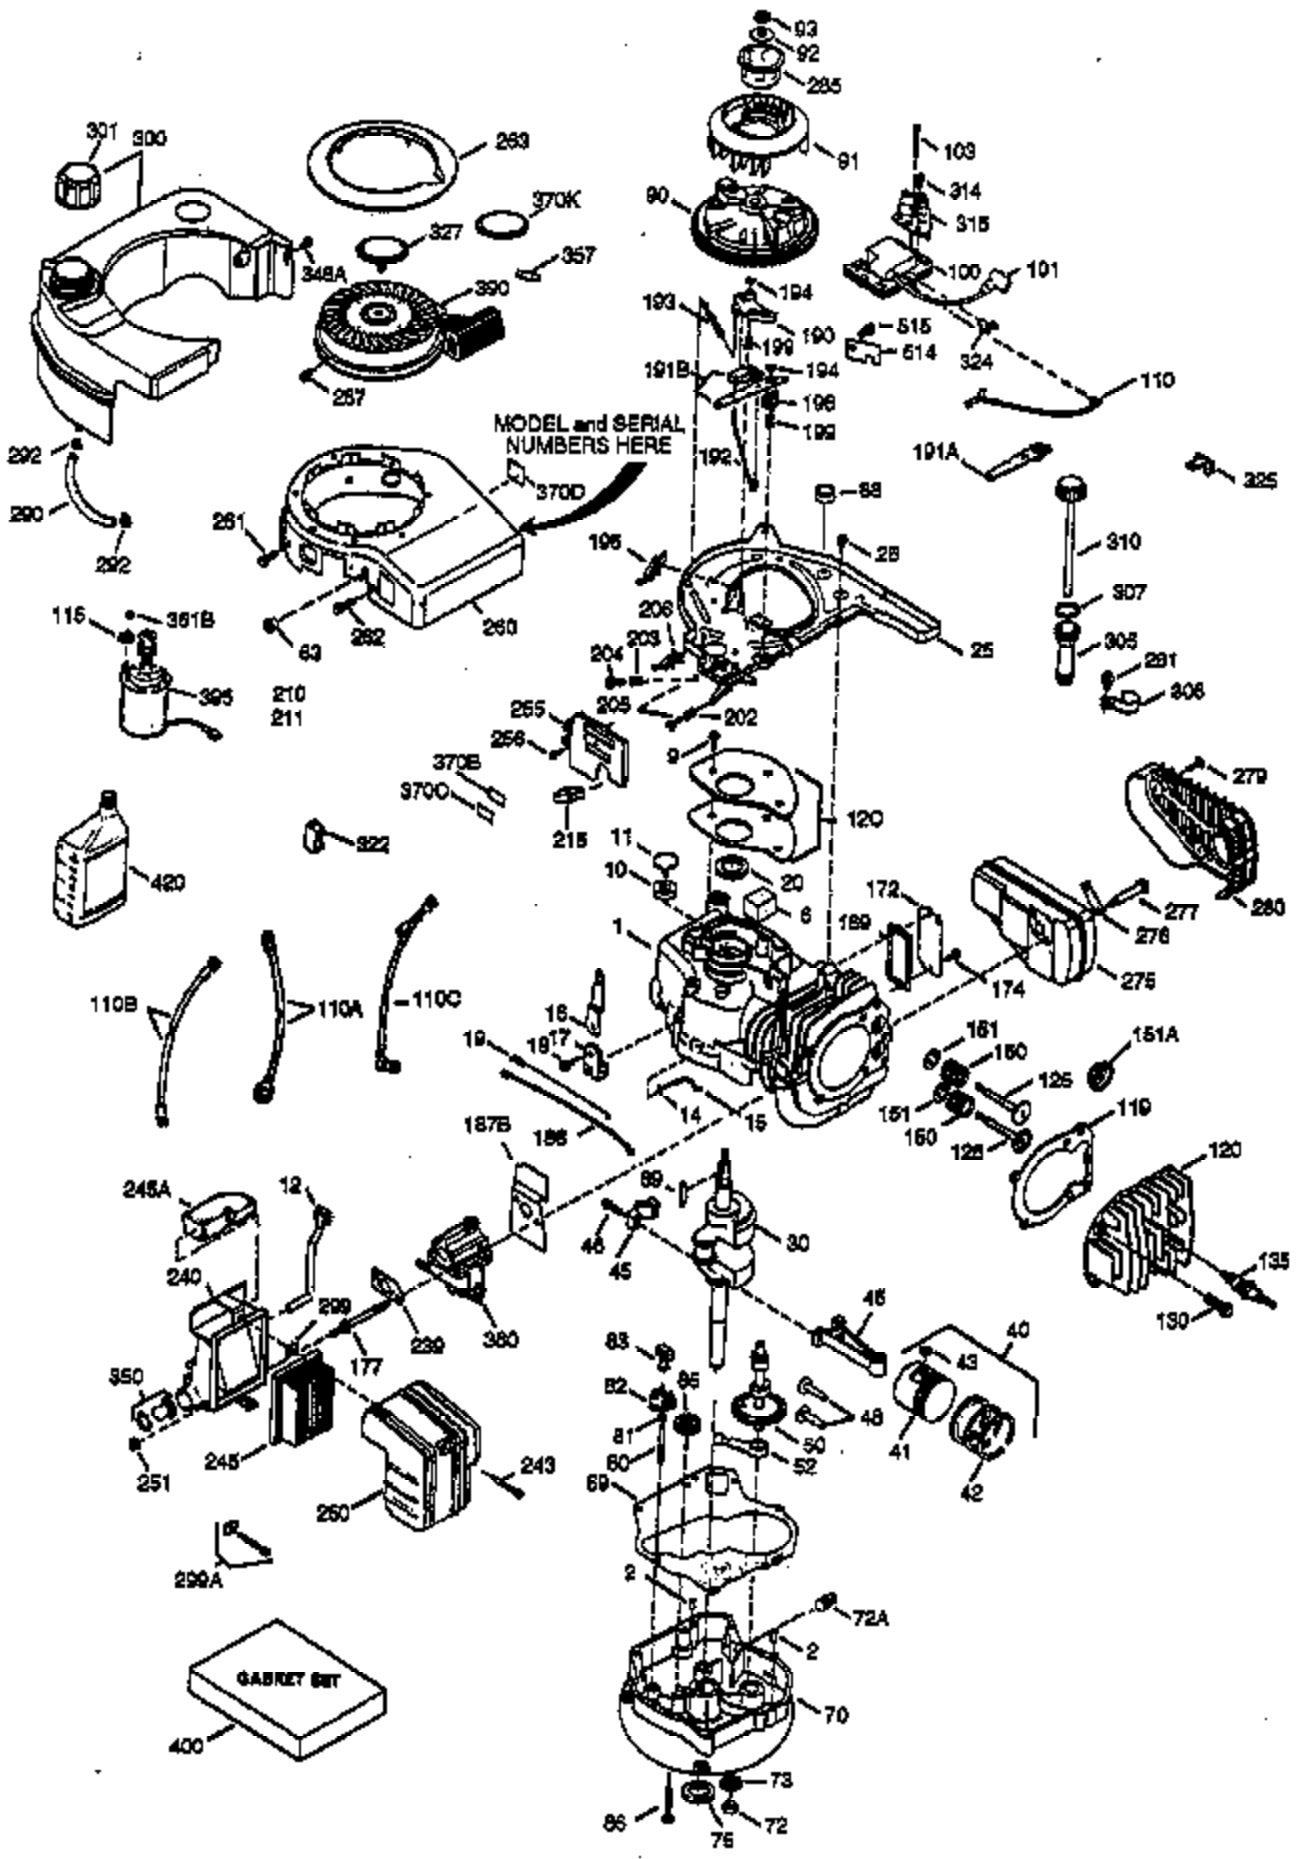

ILLUSTRATION SHOWS TYPICAL PARTS ONLY. ORDER BY PART NUMBER. PARTS NOT LISTED ARE SUPPLIED BY OEM.

Ref #	Part Number	Qty	Description
1	36084	1	Cylinder (Incl. 2, 10 & 20)
2	27652	2	Dowel Pin
6	36059	1	Breather Element
9	650836	3	Screw, 10-24 x 1/2"
10	36002	1	Breather Body
11	36003	1	Check Valve
12	36001	1	Breather Tube
12C	36005A	1	* Breather Ass'y.
14	28277	1	Washer
15	36006	1	Governor Rod
16	36008	1	Governor Lever
17	31335	1	Governor Lever Clamp
18	650548	1	Screw, 8-32 x 5/16"
19	36103	1	Extension Spring
20	36010	1	Oil Seal
25	36091A	1	Blower Housing Baffle (Incl. 206)
26	650802	3	Screw, 1/4-20 x 5/8"
30	36113	1	Crankshaft
40	36073	1	Piston, Pin & Ring Set (Std.)
40	36074	1	Piston, Pin & Ring Set (.010" OS)
40	36075	1	Piston, Pin & Ring Set (.020" OS)
41	36070	1	Piston & Pin Ass'y. (Std.) (Incl. 43)
41	36071	1	Piston & Pin Ass'y. (.010" OS) (Incl. 43)
41	36072	1	Piston & Pin Ass'y. (.020" OS) (Incl. 43)
42	36076	1	Ring Set (Std.)
42	36077	1	Ring Set (.010" OS)
42	36078	1	Ring Set (.020" OS)
43	20381	2	Piston Pin Retaining Ring
45	36023	1	Connecting Rod Ass'y. (Incl. 46)
46	650923	2	Connecting Rod Bolt
48	36030	2	Valve Lifter
50	36031	1	Camshaft (MCR)
52	29914	1	Oil Pump Ass'y.
69	36032	1	* Mounting Flange Gasket
70	36033A	1	Mounting Flange (Incl. 72 thru 85)
72	36083	1	Oil Drain Plug
75	36010	1	Oil Seal
80	30574A	1	Governor Shaft
81	30590A	1	Washer
82	30591	1	Governor Gear Ass'y. (Incl. 81)
83	36057	1	Governor Spool
85	36034	1	Idle Gear
86	650924	7	Screw, 1/4-20 x 1-9/16"
89	611154	1	Flywheel Key
90	611171	1	Flywheel
91	611156	1	Flywheel Fan
92	650815	1	Belleville Washer
93	650816	1	Flywheel Nut
100	34443A	1	Solid State Ignition
101	610118	1	Spark Plug Cover
103	650814	2	Screw, Torx T-15, 10-24 x 1"
110B	36099	1	Ground Wire
110	36230	1	Ground Wire
110A	36097	1	Ground Wire
115	650518	1	Lock Washer
119	36061	1	* Cylinder Head Gasket
120	36037A	1	Cylinder Head
125	29313C	1	Exhaust Valve (Std.) (Incl. 151)