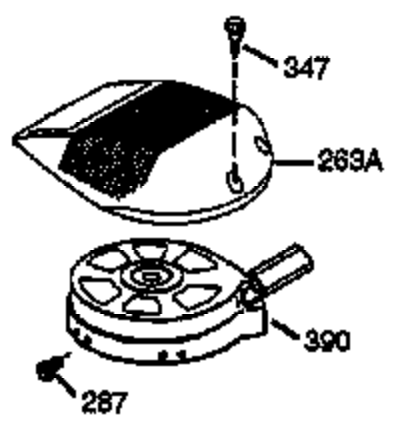

ILLUSTRATION SHOWS TYPICAL PARTS ONLY. ORDER BY PART NUMBER. PARTS NOT LISTED ARE SUPPLIED BY OEM.

Ref #	Part Number	Qty	Description
187	36035	1	* Spacer
251	650928	2	Lock Nut 1/4-20
287	650926	2	Screw, 8-32 x 21/64"
350	36045	1	Primer Ass'y.
365	36086	1	Electric Starter Motor
370A	36261	1	Instruction Decal
370	36260	1	Primer Decal
390	590686	1	Rewind Starter