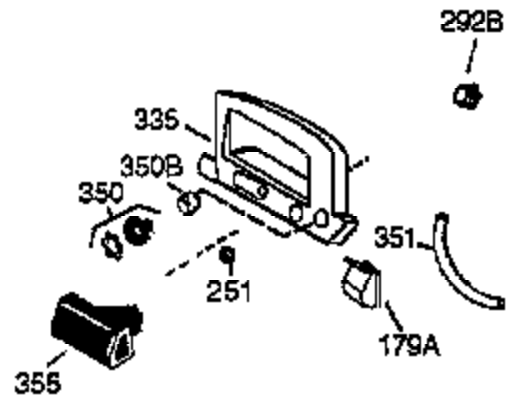

ILLUSTRATION SHOWS TYPICAL PARTS ONLY. ORDER BY PART NUMBER. PARTS NOT LISTED ARE SUPPLIED BY OEM.

Ref #	Part Number	Qty	Description
187	36035	1	* Spacer
251	650928	2	Lock Nut 1/4-20
287	650926	2	Screw, 8-32 x 21/64"
350	36045	1	Primer Ass'y.
365	36086	1	Electric Starter Motor
370A	36261	1	Instruction Decal
370	36260	1	Primer Decal
390	590686	1	Rewind Starter