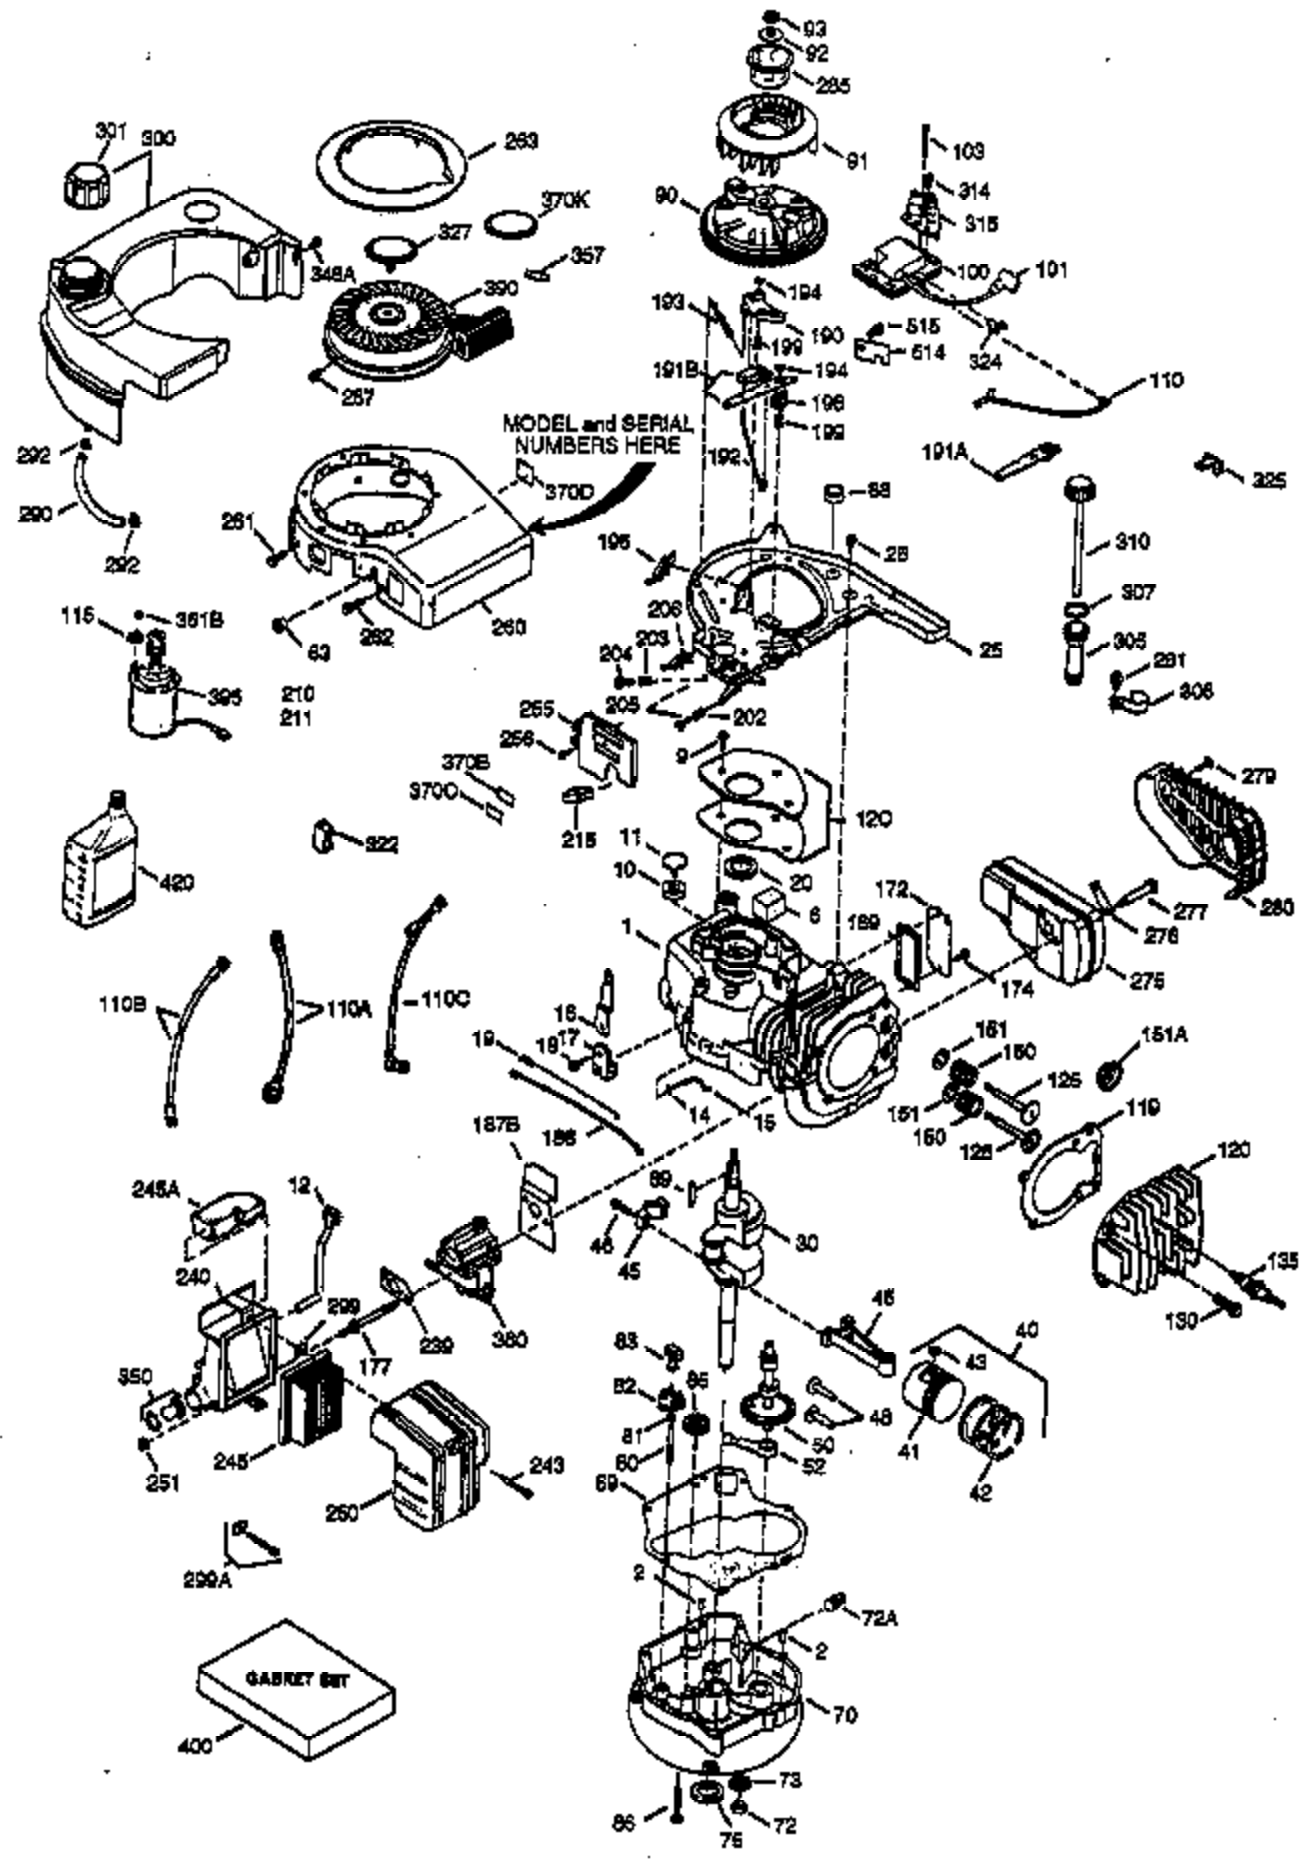

ILLUSTRATION SHOWS TYPICAL PARTS ONLY. ORDER BY PART NUMBER. PARTS NOT LISTED ARE SUPPLIED BY OEM.

Ref #	Part Number	Qty	Description
1	36084	1	Cylinder (Incl. 2, 10 & 20)
2	27652	2	Dowel Pin
6	36059	1	Breather Element
9	650836	3	Screw, 10-24 x 1/2"
10	36002	1	Breather Body
11	36003	1	Check Valve
12	36001	1	Breather Tube
12C	36005A	1	* Breather Ass'y.
14	28277	1	Washer
15	36006	1	Governor Rod
16	36008	1	Governor Lever
17	31335	1	Governor Lever Clamp
18	650548	1	Screw, 8-32 x 5/16"
19	36103	1	Extension Spring
20	36010	1	Oil Seal
25	36091A	1	Blower Housing Baffle (Incl. 206)
26	650802	3	Screw, 1/4-20 x 5/8"
30	36113	1	Crankshaft
40	36073	1	Piston, Pin & Ring Set (Std.)
40	36074	1	Piston, Pin & Ring Set (.010" OS)
40	36075	1	Piston, Pin & Ring Set (.020" OS)
41	36070	1	Piston & Pin Ass'y. (Std.) (Incl. 43)
41	36071	1	Piston & Pin Ass'y. (.010" OS) (Incl. 43)
41	36072	1	Piston & Pin Ass'y. (.020" OS) (Incl. 43)
42	36076	1	Ring Set (Std.)
42	36077	1	Ring Set (.010" OS)
42	36078	1	Ring Set (.020" OS)
43	20381	2	Piston Pin Retaining Ring
45	36023	1	Connecting Rod Ass'y. (Incl. 46)
46	650923	2	Connecting Rod Bolt
48	36030	2	Valve Lifter
50	36031	1	Camshaft (MCR)
52	29914	1	Oil Pump Ass'y.
69	36032	1	* Mounting Flange Gasket
70	36033A	1	Mounting Flange (Incl. 72 thru 85)
72	36083	1	Oil Drain Plug
75	36010	1	Oil Seal
80	30574A	1	Governor Shaft
81	30590A	1	Washer
82	30591	1	Governor Gear Ass'y. (Incl. 81)
83	36057	1	Governor Spool
85	36034	1	Idle Gear
86	650924	7	Screw, 1/4-20 x 1-9/16"
89	611154	1	Flywheel Key
90	611171	1	Flywheel
91	611156	1	Flywheel Fan
92	650815	1	Belleville Washer
93	650816	1	Flywheel Nut
100	34443A	1	Solid State Ignition
101	610118	1	Spark Plug Cover
103	650814	2	Screw, Torx T-15, 10-24 x 1"
110B	36099	1	Ground Wire
110	36230	1	Ground Wire
110A	36097	1	Ground Wire
115	650518	1	Lock Washer
119	36061	1	* Cylinder Head Gasket
120	36037A	1	Cylinder Head
125	29313C	1	Exhaust Valve (Std.) (Incl. 151)