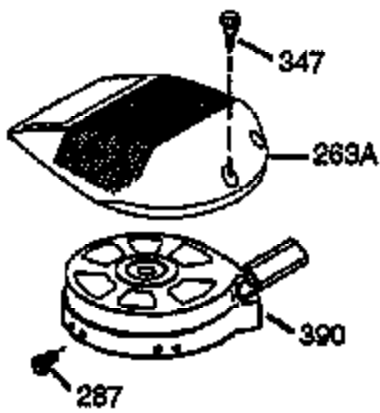

ILLUSTRATION SHOWS TYPICAL PARTS ONLY. ORDER BY PART NUMBER. PARTS NOT LISTED ARE SUPPLIED BY OEM.

Ref #	Part Number	Qty	Description
187	36035	1	* Spacer
251	650928	2	Lock Nut 1/4-20
287	650926	2	Screw, 8-32 x 21/64"
350	36045	1	Primer Ass'y.
365	36086	1	Electric Starter Motor
370A	36261	1	Instruction Decal
370	36260	1	Primer Decal
390	590686	1	Rewind Starter