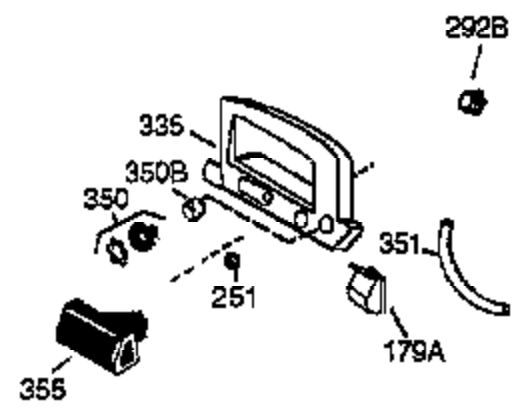

ILLUSTRATION SHOWS TYPICAL PARTS ONLY. ORDER BY PART NUMBER. PARTS NOT LISTED ARE SUPPLIED BY OEM.

Ref #	Part Number	Qty	Description
187	36035	1	* Spacer
251	650928	2	Lock Nut 1/4-20
287	650926	2	Screw, 8-32 x 21/64"
350	36045	1	Primer Ass'y.
370A	36261	1	Instruction Decal
370	36260	1	Primer Decal
390	590688	1	Rewind Starter