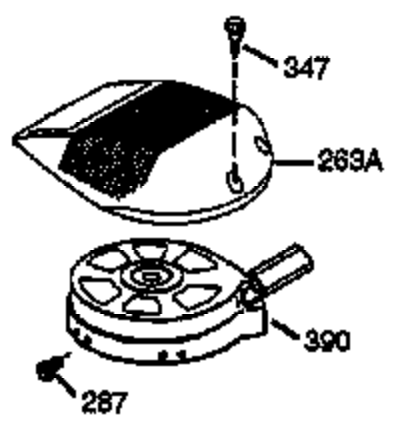

ILLUSTRATION SHOWS TYPICAL PARTS ONLY. ORDER BY PART NUMBER. PARTS NOT LISTED ARE SUPPLIED BY OEM.

Ref #	Part Number	Qty	Description
187	36035	1	* Spacer
251	650928	2	Lock Nut 1/4-20
287	650926	2	Screw, 8-32 x 21/64"
350	36045	1	Primer Ass'y.
370A	36261	1	Instruction Decal
370	36260	1	Primer Decal
390	590688	1	Rewind Starter