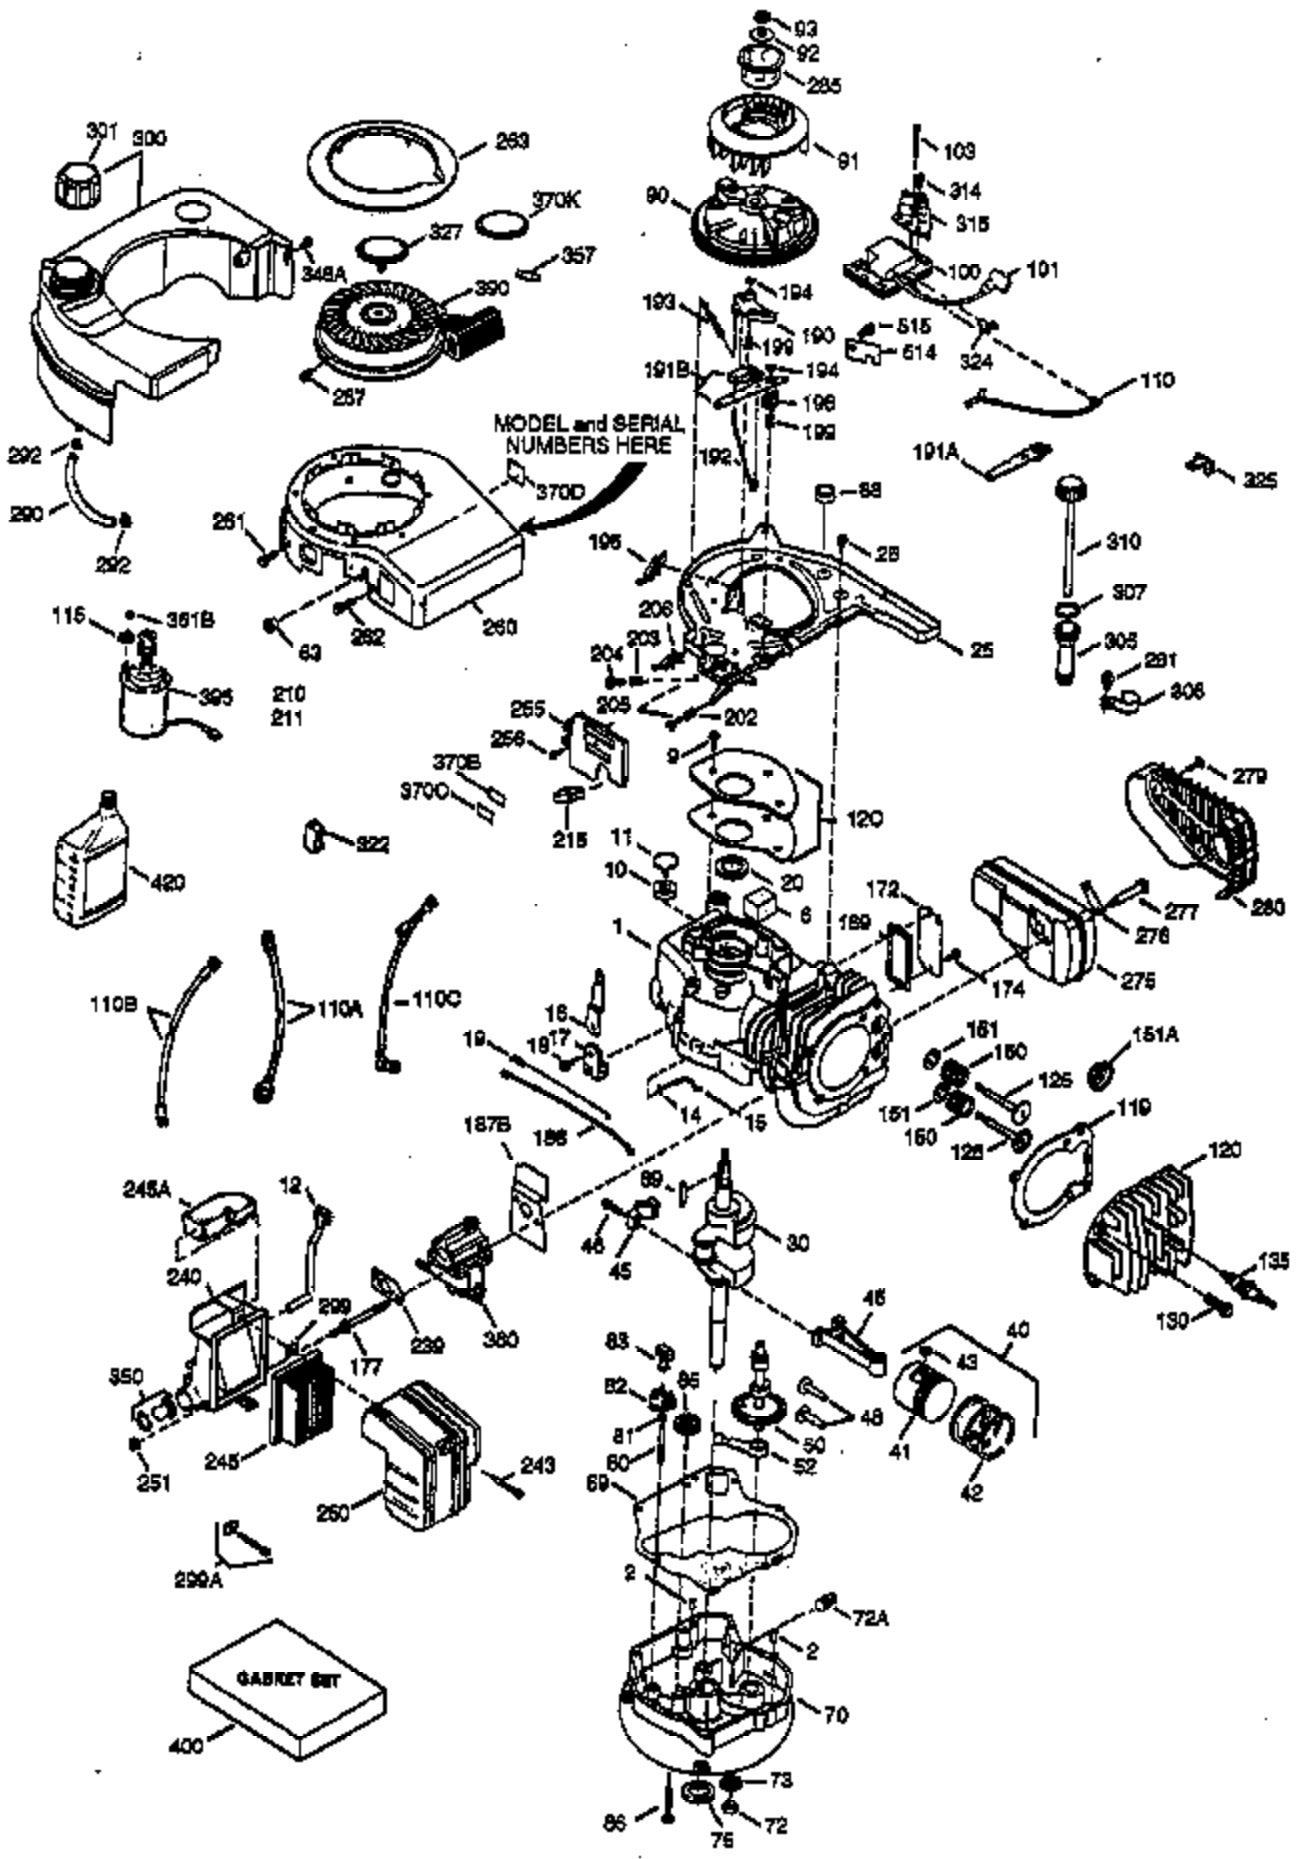

ILLUSTRATION SHOWS TYPICAL PARTS ONLY. ORDER BY PART NUMBER. PARTS NOT LISTED ARE SUPPLIED BY OEM.

Ref #	Part Number	Qty	Description
1	36084	1	Cylinder (Incl. 2, 10 & 20)
2	27652	2	Dowel Pin
6	36059	1	Breather Element
9	650836	3	Screw, 10-24 x 1/2"
10	36002	1	Breather Body
11	36003	1	Check Valve
12C	36005A	1	* Breather Ass'y.
12	36001	1	Breather Tube
14	28277	1	Washer
15	36006	1	Governor Rod
16	36008	1	Governor Lever
17	31335	1	Governor Lever Clamp
18	650548	1	Screw, 8-32 x 5/16"
19	36103	1	Extension Spring
20	36010	1	Oil Seal
25	36091	1	Blower Housing Baffle (Incl. 206)
26	650802	3	Screw, 1/4-20 x 5/8"
30	36116	1	Crankshaft
40	36073	1	Piston, Pin & Ring Set (Std.)
40	36074	1	Piston, Pin & Ring Set (.010" OS)
40	36075	1	Piston, Pin & Ring Set (.020" OS)
41	36070	1	Piston & Pin Ass'y. (Std.) (Incl. 43)
41	36071	1	Piston & Pin Ass'y. (.010" OS) (Incl. 43)
41	36072	1	Piston & Pin Ass'y. (.020" OS) (Incl. 43)
42	36076	1	Ring Set (Std.)
42	36077	1	Ring Set (.010" OS)
42	36078	1	Ring Set (.020" OS)
43	20381	2	Piston Pin Retaining Ring
45	36023	1	Connecting Rod Ass'y. (Incl. 46)
46	650923	2	Connecting Rod Bolt
48	36030	2	Valve Lifter
50	36031	1	Camshaft (MCR)
52	29914	1	Oil Pump Ass'y.
69	36032	1	* Mounting Flange Gasket
70	36033A	1	Mounting Flange (Incl. 72 thru 85)
72	36083	1	Oil Drain Plug
75	36010	1	Oil Seal
80	30574A	1	Governor Shaft
81	30590A	1	Washer
82	30591	1	Governor Gear Ass'y. (Incl. 81)
83	36057	1	Governor Spool
85	36034	1	Idle Gear
86	650924	7	Screw, 1/4-20 x 1-9/16"
89	611154	1	Flywheel Key
90	611155	1	Flywheel
91	611156	1	Flywheel Fan
92	650815	1	Belleville Washer
93	650816	1	Flywheel Nut
100	34443A	1	Solid State Ignition
101	610118	1	Spark Plug Cover
103	650814	2	Screw, Torx T-15, 10-24 x 1"
110	36230	1	Ground Wire
119	36061	1	* Cylinder Head Gasket
120	36037A	1	Cylinder Head
125	29313C	1	Exhaust Valve (Std.) (Incl. 151)
125	29315C	1	Exhaust Valve (1/32" OS) (Incl. 151)
126	29314B	1	Intake Valve (Std.) (Incl. 151)
126	29315C	1	Intake Valve (1/32" OS) (Incl. 151)