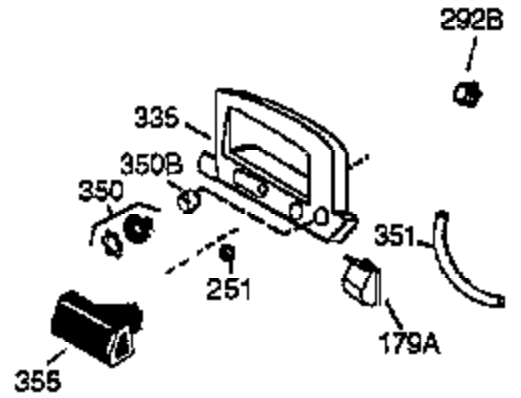

ILLUSTRATION SHOWS TYPICAL PARTS ONLY. ORDER BY PART NUMBER. PARTS NOT LISTED ARE SUPPLIED BY OEM.

Ref #	Part Number	Qty	Description
187	36035	1	* Spacer
251	650928	2	Lock Nut 1/4-20
287	650926	2	Screw, 8-32 x 21/64"
350	36045	1	Primer Ass'y.
370A	36261	1	Instruction Decal
370	36260	1	Primer Decal
390	590686	1	Rewind Starter