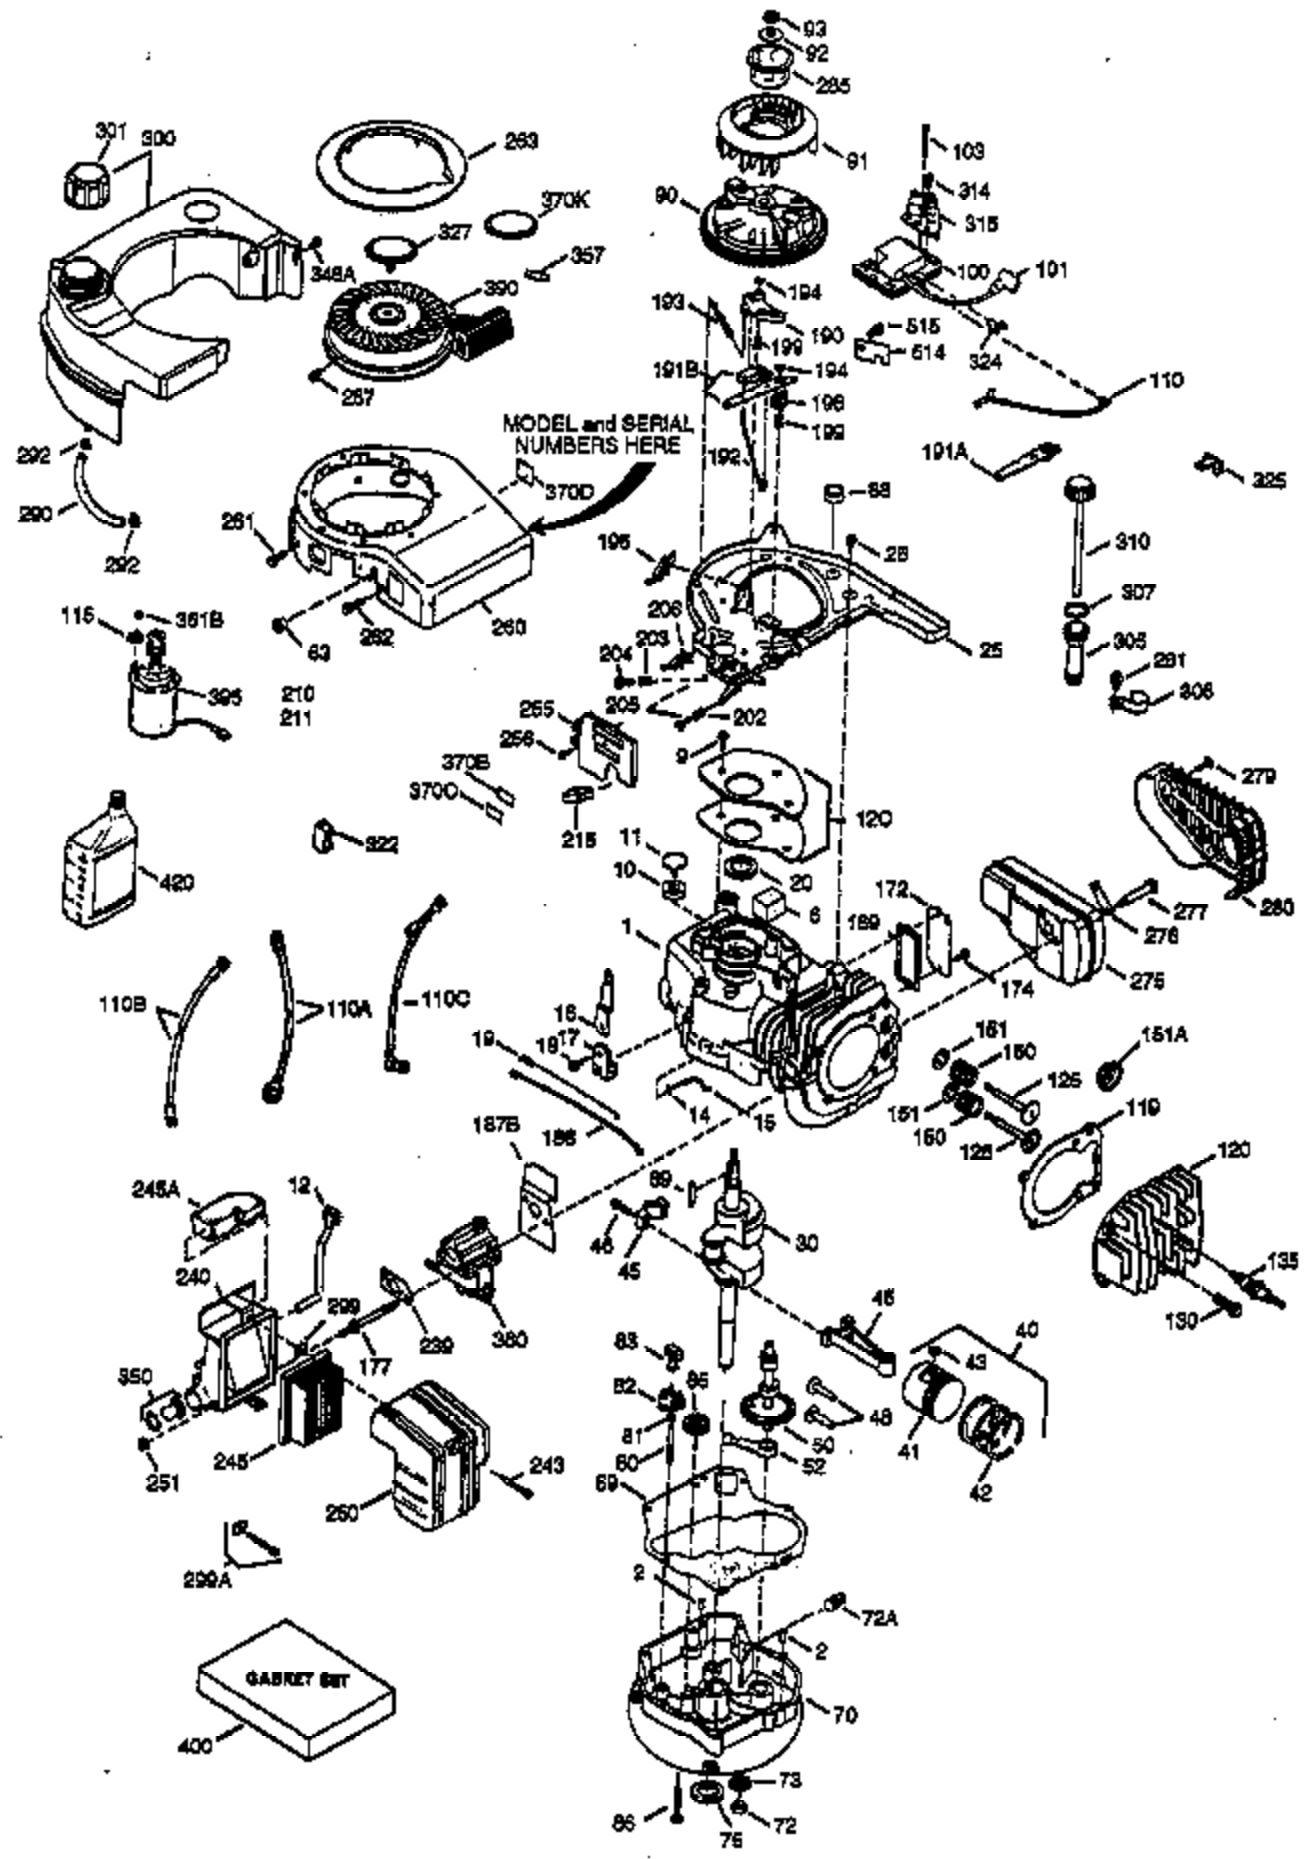

ILLUSTRATION SHOWS TYPICAL PARTS ONLY. ORDER BY PART NUMBER. PARTS NOT LISTED ARE SUPPLIED BY OEM.

Ref #	Part Number	Qty	Description
1	36084	1	Cylinder (Incl. 2, 10 & 20)
2	27652	2	Dowel Pin
6	36059	1	Breather Element
9	650836	3	Screw, 10-24 x 1/2"
10	36002	1	Breather Body
11	36003	1	Check Valve
12	36001	1	Breather Tube
12C	36005A	1	* Breather Ass'y.
14	28277	1	Washer
15	36006	1	Governor Rod
16	36008	1	Governor Lever
17	31335	1	Governor Lever Clamp
18	650548	1	Screw, 8-32 x 5/16"
19	36103	1	Extension Spring
20	36010	1	Oil Seal
25	36091	1	Blower Housing Baffle (Incl. 206)
26	650802	3	Screw, 1/4-20 x 5/8"
30	36113	1	Crankshaft
40	36073	1	Piston, Pin & Ring Set (Std.)
40	36074	1	Piston, Pin & Ring Set (.010" OS)
40	36075	1	Piston, Pin & Ring Set (.020" OS)
41	36070	1	Piston & Pin Ass'y. (Std.) (Incl. 43)
41	36071	1	Piston & Pin Ass'y. (.010" OS) (Incl. 43)
41	36072	1	Piston & Pin Ass'y. (.020" OS) (Incl. 43)
42	36076	1	Ring Set (Std.)
42	36077	1	Ring Set (.010" OS)
42	36078	1	Ring Set (.020" OS)
43	20381	2	Piston Pin Retaining Ring
45	36023	1	Connecting Rod Ass'y. (Incl. 46)
46	650923	2	Connecting Rod Bolt
48	36030	2	Valve Lifter
50	36031	1	Camshaft (MCR)
52	29914	1	Oil Pump Ass'y.
69	36032	1	* Mounting Flange Gasket
70	36033A	1	Mounting Flange (Incl. 72 thru 85)
72	36083	1	Oil Drain Plug
75	36010	1	Oil Seal
80	30574A	1	Governor Shaft
81	30590A	1	Washer
82	30591	1	Governor Gear Ass'y. (Incl. 81)
83	36057	1	Governor Spool
85	36034	1	Idle Gear
86	650924	7	Screw, 1/4-20 x 1-9/16"
89	611154	1	Flywheel Key
90	611170	1	Flywheel
92	650815	1	Belleville Washer
93	650816	1	Flywheel Nut
100	34443A	1	Solid State Ignition
101	610118	1	Spark Plug Cover
103	650814	2	Screw, Torx T-15, 10-24 x 1"
110	36230	1	Ground Wire
119	36061	1	* Cylinder Head Gasket
120	36037A	1	Cylinder Head
125	29313C	1	Exhaust Valve (Std.) (Incl. 151)
125	29315C	1	Exhaust Valve (1/32" OS) (Incl. 151)
126	29314B	1	Intake Valve (Std.) (Incl. 151)
126	29315C	1	Intake Valve (1/32" OS) (Incl. 151)
130	6021A	7	Screw, 5/16-18 x 1-1/2"