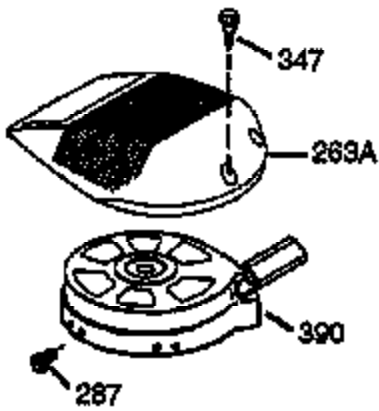

ILLUSTRATION SHOWS TYPICAL PARTS ONLY. ORDER BY PART NUMBER. PARTS NOT LISTED ARE SUPPLIED BY OEM.

Ref #	Part Number	Qty	Description
187	36035	1	* Spacer
251	650928	2	Lock Nut 1/4-20
287	650926	2	Screw, 8-32 x 21/64"
350	36045	1	Primer Ass'y.
370A	36261	1	Instruction Decal
370	36260	1	Primer Decal
390	590686	1	Rewind Starter