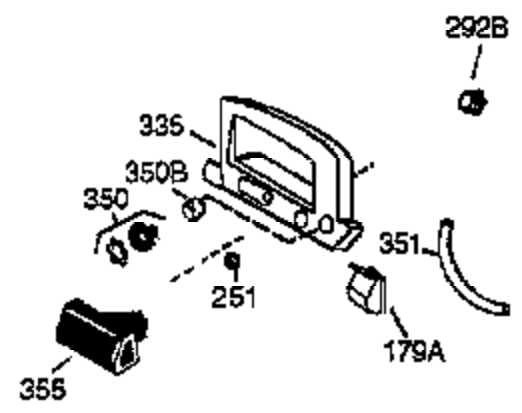

ILLUSTRATION SHOWS TYPICAL PARTS ONLY. ORDER BY PART NUMBER. PARTS NOT LISTED ARE SUPPLIED BY OEM.

Ref #	Part Number	Qty	Description
7	36005A	1	* Breather Assy.
187	36035	1	* Spacer
251	650928	2	Lock Nut 1/4-20
287	650926	2	Screw, 8-32 x 21/64"
350	36045	1	Primer Ass'y.
370A	36261	1	Instruction Decal
390	590732	1	Rewind Starter (NOTE: This engine could have been built with 590688 starter. Refer to the design of the air intake louvers for part identification. Individual starter parts do not interchange.)