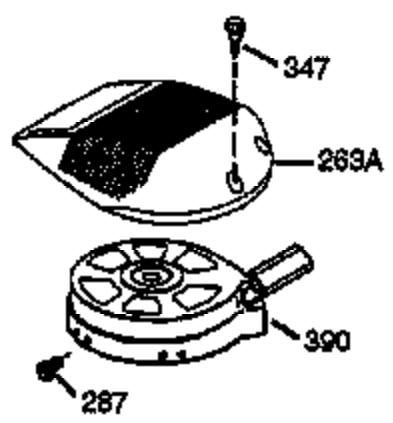

ILLUSTRATION SHOWS TYPICAL PARTS ONLY. ORDER BY PART NUMBER. PARTS NOT LISTED ARE SUPPLIED BY OEM.

Ref #	Part Number	Qty	Description
7	36005A	1	* Breather Assy.
187	36035	1	* Spacer
251	650928	2	Lock Nut 1/4-20
287	650926	2	Screw, 8-32 x 21/64"
350	36045	1	Primer Ass'y.
370A	36261	1	Instruction Decal
390	590732	1	Rewind Starter (NOTE: This engine could have been built with 590688 starter. Refer to the design of the air intake louvers for part identification. Individual starter parts do not interchange.)