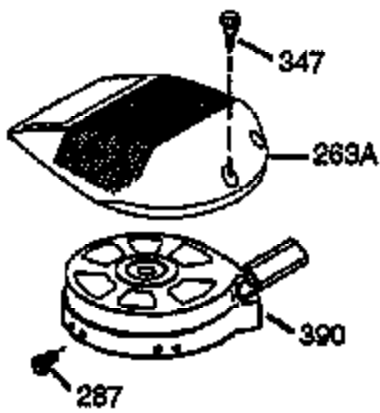

Ref #	Part Number	Qty	Description
420	730225	1	SAE 30 4-Cycle Engine Oil (Quart)

ILLUSTRATION SHOWS TYPICAL PARTS ONLY. ORDER BY PART NUMBER. PARTS NOT LISTED ARE SUPPLIED BY OEM.

Ref #	Part Number	Qty	Description
	7 36005A	1	* Breather Assy.
179A	36141	1	Retainer Clip
187	36035	1	* Spacer
191	36012	1	S.E. Brake Bracket
251	650928	2	Lock Nut 1/4-20
263A	36133	1	Starter Grill
287	650926	4	Screw, 8-32 x 21/64"
292B	36144	1	Fuel Line Clamp
350B	632647	1	Primer Bulb Filter
350	632694	1	Primer Ass'y.
351	36143	2	Primer Line
355	36136	1	Starter Handle
370A	36261	1	Instruction Decal
390	590702	1	Rewind Starter (NOTE: This engine could have been built with 590637 starter. Refer to the design of the air intake louvers for part identification. Individual starter parts do not interchange.)