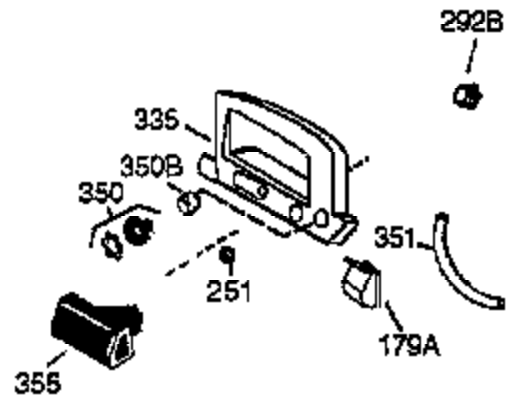

ILLUSTRATION SHOWS TYPICAL PARTS ONLY. ORDER BY PART NUMBER. PARTS NOT LISTED ARE SUPPLIED BY OEM.

Ref #	Part Number	Qty	Description
	7 36005A	1	* Breather Assy.
179A	36141	1	Retainer Clip
187	36035	1	* Spacer
191	36012	1	S.E. Brake Bracket
251	650928	2	Lock Nut 1/4-20
263A	36133	1	Starter Grill
287	650926	4	Screw, 8-32 x 21/64"
292B	36144	1	Fuel Line Clamp
350B	632647	1	Primer Bulb Filter
350	632694	1	Primer Ass'y.
351	36143	2	Primer Line
355	36136	1	Starter Handle
370A	36261	1	Instruction Decal
390	590702	1	Rewind Starter (NOTE: This engine could have been built with 590637 starter. Refer to the design of the air intake louvers for part identification. Individual starter parts do not interchange.)