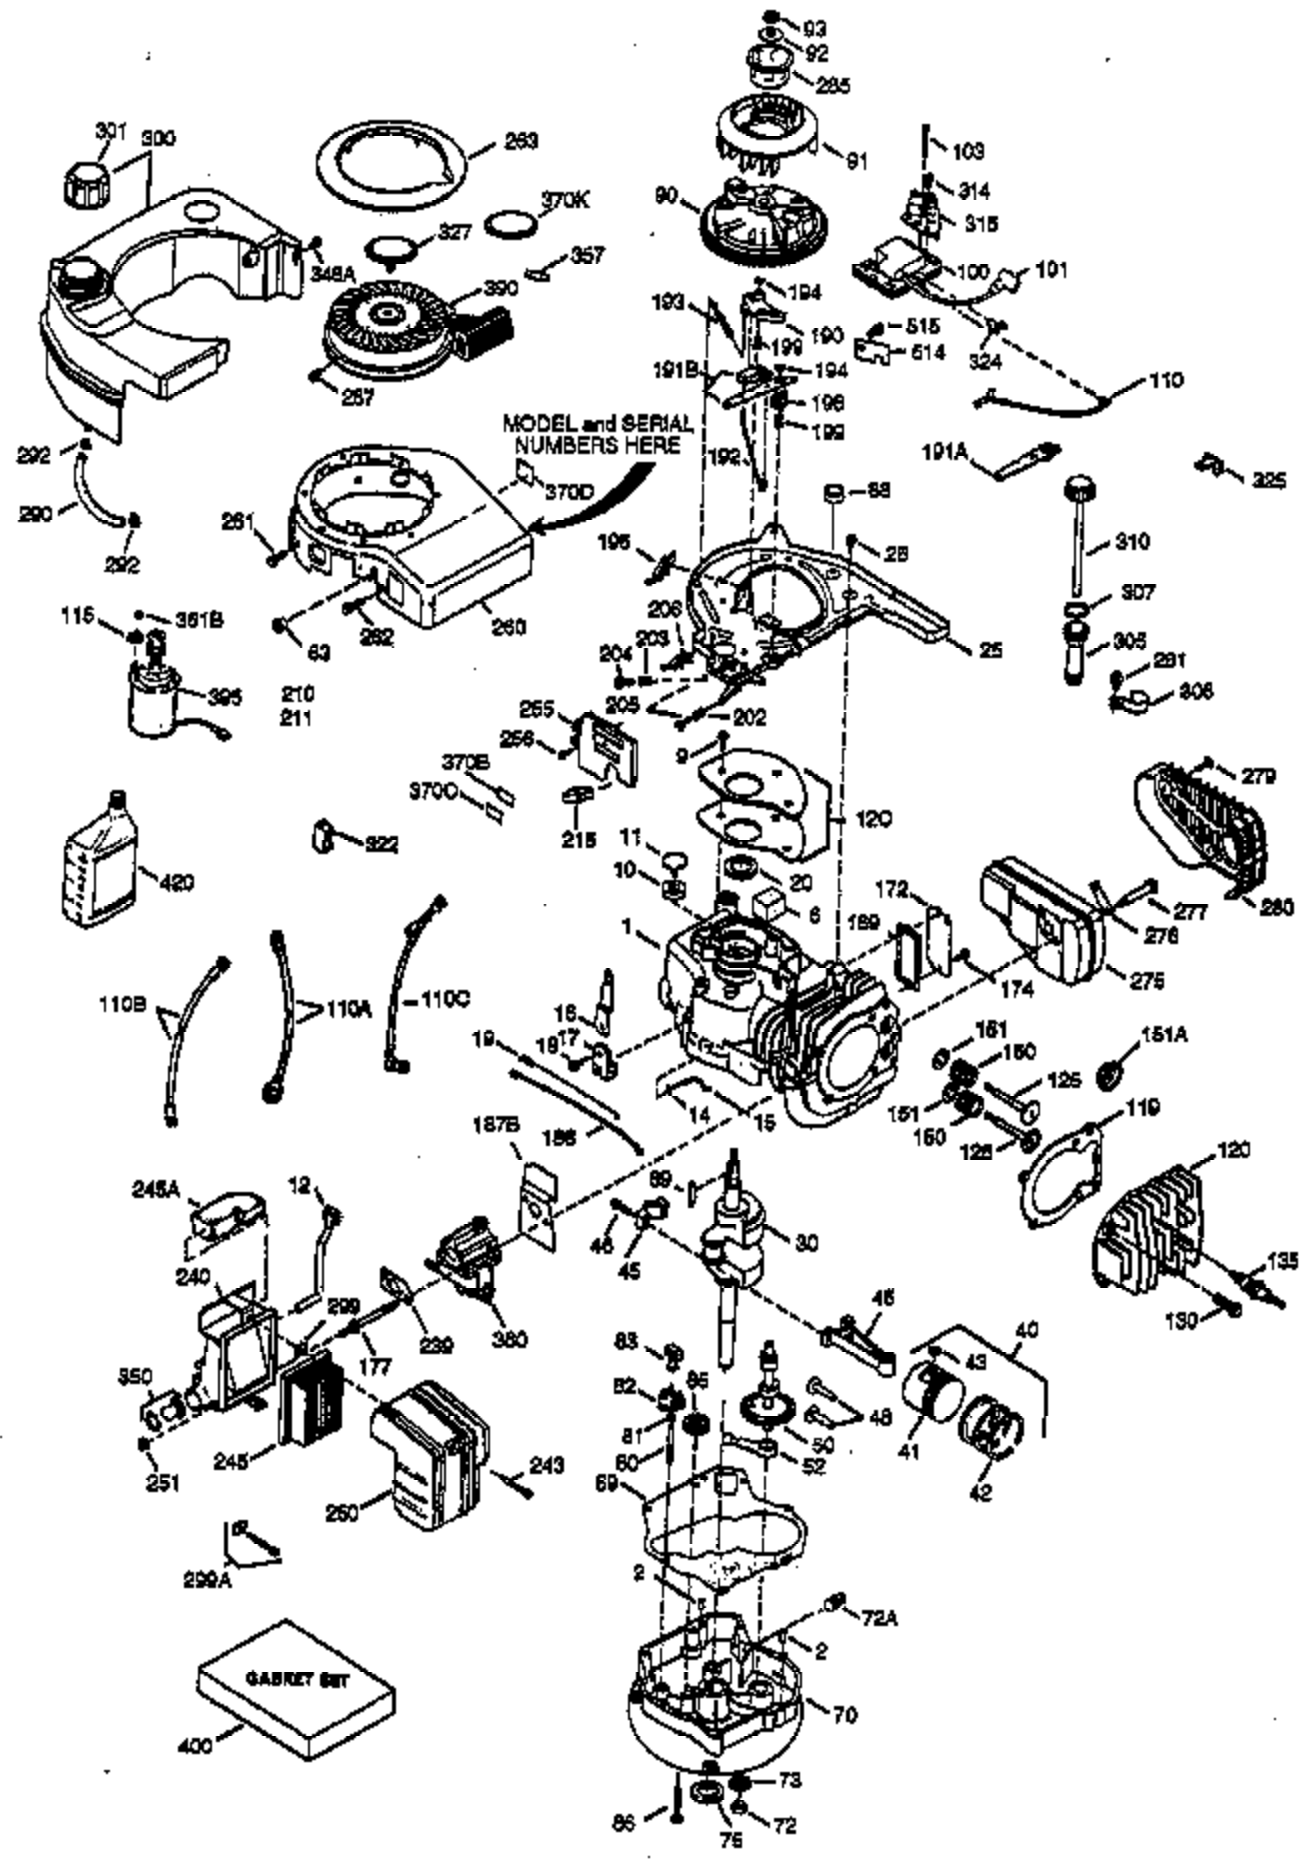

ILLUSTRATION SHOWS TYPICAL PARTS ONLY. ORDER BY PART NUMBER. PARTS NOT LISTED ARE SUPPLIED BY OEM.

Ref #	Part Number	Qty	Description
1	36118	1	Cylinder (Incl. 2,10,20 & 125)
2	27652	2	Dowel Pin
6	36059	1	Breather Element
7	36005A	1	* Breather Ass'y.
9	650836	3	Screw, 10-24 x 1/2"
10	36002	1	Breather Body
11	36003	1	Check Valve
12	36001	1	Breather Tube
14	28277	1	Washer
15	36006	1	Governor Rod
16	36008	1	Governor Lever
17	31335	1	Governor Lever Clamp
18	650548	1	Screw, 8-32 x 5/16"
19	36103	1	Extension Spring
20	36010	1	Oil Seal
25	36132	1	B.H. Baffle(Incl.110,190-195,198,199, 202-205)
26	650802	3	Screw, 1/4-20 x 5/8"
30	36127	1	Crankshaft
40	36073	1	Piston, Pin & Ring Set (Std.)
40	36074	1	Piston, Pin & Ring Set (.010" OS)
40	36075	1	Piston, Pin & Ring Set (.020" OS)
41	36070	1	Piston & Pin Ass'y. (Std.) (Incl. 43)
41	36071	1	Piston & Pin Ass'y. (.010" OS) (Incl. 43)
41	36072	1	Piston & Pin Ass'y. (.020" OS) (Incl. 43)
42	36076	1	Ring Set (Std.)
42	36077	1	Ring Set (.010" OS)
42	36078	1	Ring Set (.020" OS)
43	20381	2	Piston Pin Retaining Ring
45	36023A	1	Connecting Rod Ass'y. (Incl. 46)
46	32610A	2	Connecting Rod Bolt
48	36030	2	Valve Lifter
50	36031	1	Camshaft (MCR)
52	29914	1	Oil Pump Ass'y.
69	36032A	1	* Mounting Flange Gasket
70	36033A	1	Mounting Flange (Incl. 72 thru 85)
72	36083	1	Oil Drain Plug
75	36010	1	Oil Seal
80	30574A	1	Governor Shaft
81	30590A	1	Washer
82	30591	1	Governor Gear Ass'y. (Incl. 81)
83	36057	1	Governor Spool
85	36034	1	Idle Gear
86	650924	7	Screw, 1/4-20 x 1-9/16"
89	611154	1	Flywheel Key
90	611155	1	Flywheel
91	611156	1	Flywheel Fan
92	650815	1	Belleville Washer
93	650816	1	Flywheel Nut
100	34443A	1	Solid State Ignition
101	610118	1	Spark Plug Cover
103	650814	2	Screw, Torx T-15, 10-24 x 1"
110	36054	1	Ground Wire
119	36061	1	* Cylinder Head Gasket
120	36142	1	Cylinder Head
125	36471	1	Exhaust Valve (Std.) (Incl. 151)
125	36472	1	Exhaust Valve (1/32" OS) (Incl. 151)
126	29314B	1	Intake Valve (Std.) (Incl. 151)
126	29315C	1	Intake Valve (1/32" OS) (Incl. 151)