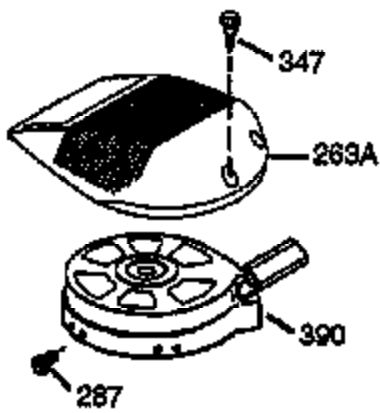

ILLUSTRATION SHOWS TYPICAL PARTS ONLY. ORDER BY PART NUMBER. PARTS NOT LISTED ARE SUPPLIED BY OEM.

Ref #	Part Number	Qty	Description
187	36035	1	* Carburetor Mounting Spacer
251	650928	2	Lock Nut 1/4-20
287	650926	4	Screw, 8-32 x 21/64"
350	36045	1	Primer
370	36261	1	Instruction Decal
390	590686	1	Rewind Starter