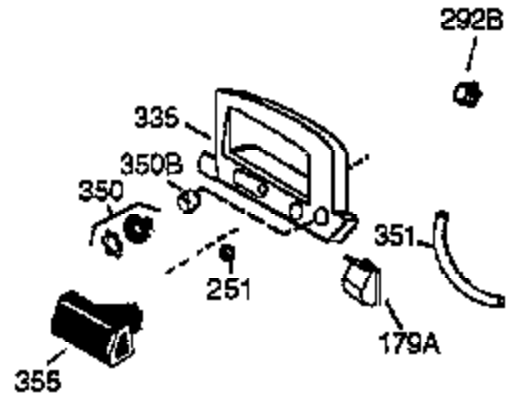

ILLUSTRATION SHOWS TYPICAL PARTS ONLY. ORDER BY PART NUMBER. PARTS NOT LISTED ARE SUPPLIED BY OEM.

Ref #	Part Number	Qty	Description
187	36035	1	* Carburetor Mounting Spacer
251	650928	2	Lock Nut 1/4-20
287	650926	4	Screw, 8-32 x 21/64"
350	36045	1	Primer
370	36261	1	Instruction Decal
390	590686	1	Rewind Starter