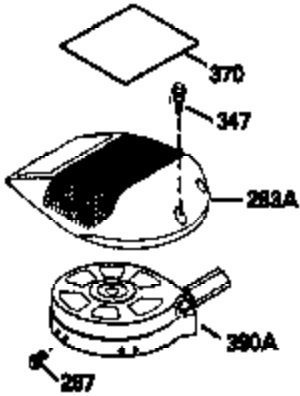

OPTIONAL SPARK ARRESTOR

Ref #	Part Number	Qty	Description
12C	36005A	1	* Breather Cover & Gasket
90	611171	1	Flywheel
110A	36097	1	Ground Wire
110C	36099	1	Ground Wire
110B	36098	1	Ground Wire
177	650925	2	Carburetor Mounting Stud
191B	36122	1	Brake Control Lever & Switch
260	36101	1	Blower Housing
261	650929	1	Screw, 1/4-20 x 11/16"
262	650737	3	Screw, 1/4-20 x 1-1/2"
287	650926	4	Screw, 8-32 x 21/64"
346A	28763	2	Screw, 10-32 x 35/64"
361B	29216	3	Lock Nut
370	36261	1	Instruction Decal